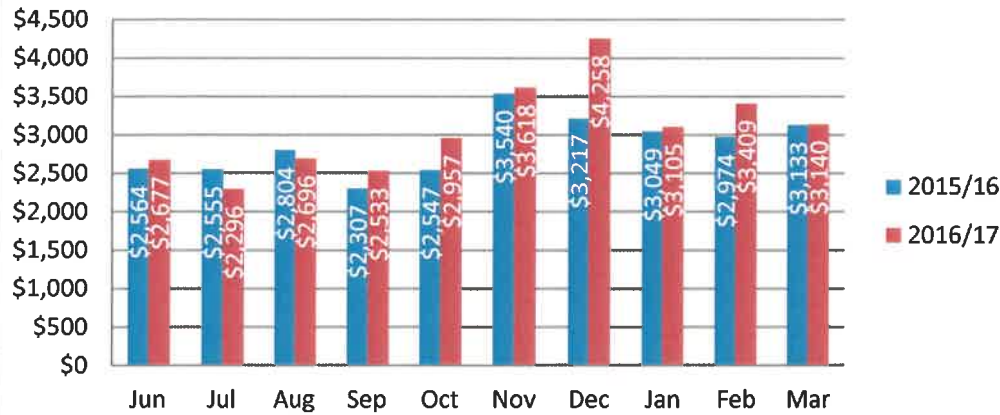

District Office 2015 to 2016 Power Bill Comparison

Maintenance 2015 to 2016 Power Bill Comparison

Food Service 2015 to 2016 Power Bill Comparison

Jerome Prairie 2015 to 2016 Power Bill Comparison