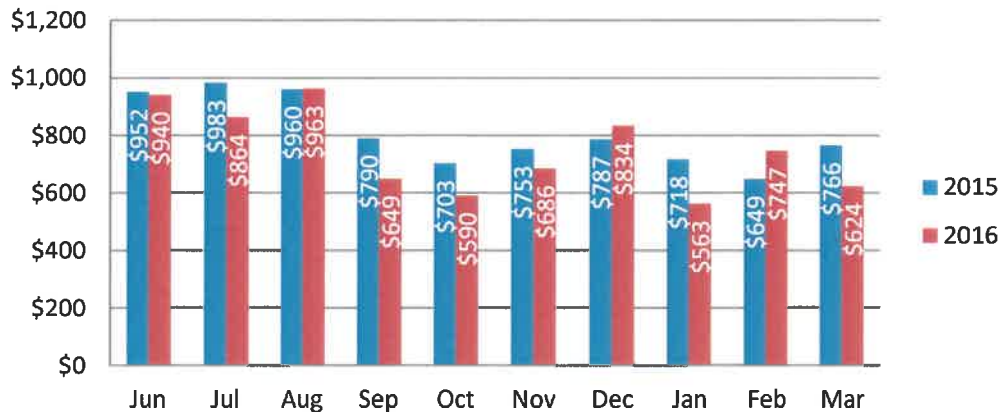

District Office 2015 to 2016 Power Bill Comparison

Maintenance 2015 to 2016 Power Bill Comparison

Food Service 2015 to 2016 Power Bill Comparison

Jerome Prairie 2015 to 2016 Power Bill Comparison