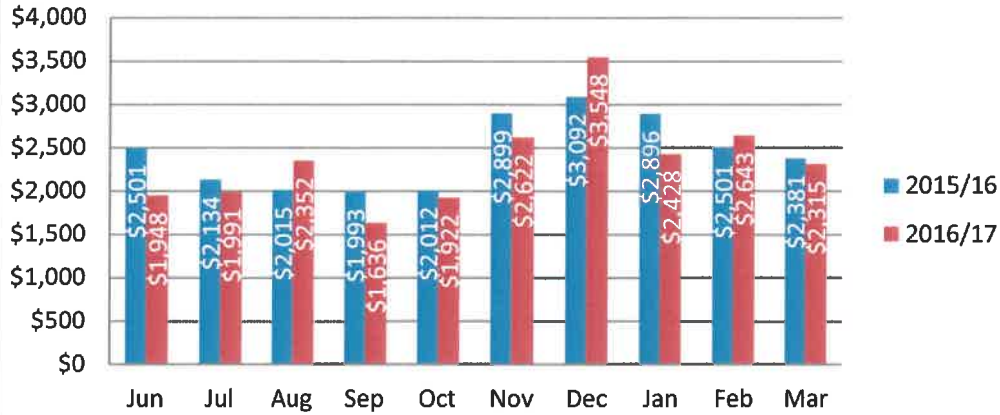

District Office 2015 to 2016 Power Bill Comparison

Maintenance 2015 to 2016 Power Bill Comparison

Food Service 2015 to 2016 Power Bill Comparison

Jerome Prairie 2015 to 2016 Power Bill Comparison