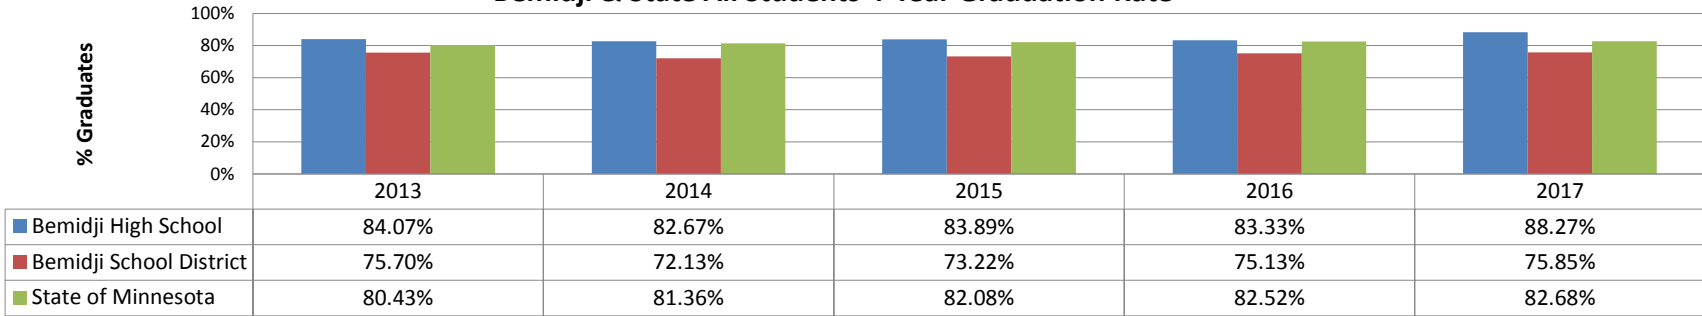

Bemidji & State All Students 4-Year Graduation Rate

Bemidji & State Special Education 4-Year Graduation Rate

Bemidji & State Free & Reduced Lunch 4-Year Graduation Rate

Bemidji & State American Indian 4-Year Graduation Rate