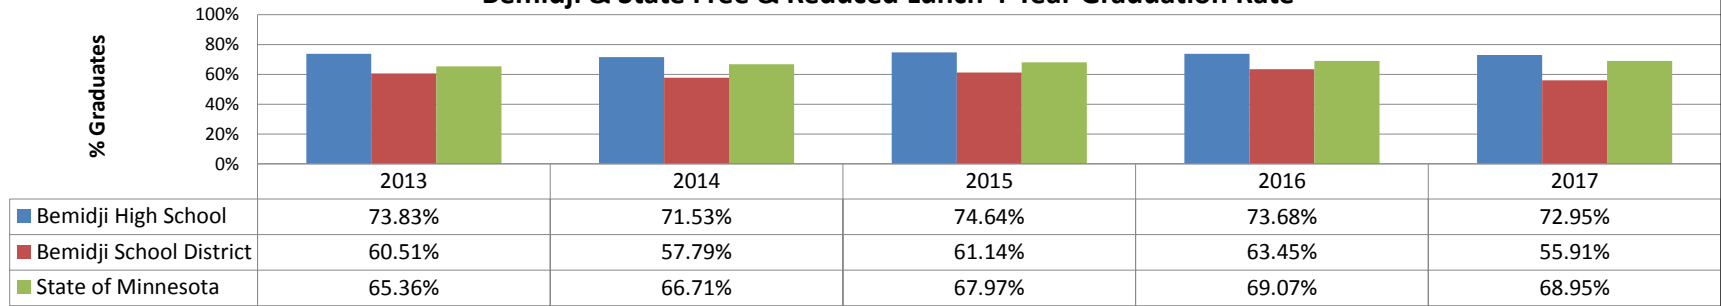

Bemidji & State All Students 4-Year Graduation Rate

Bemidji & State Special Education 4-Year Graduation Rate

Bemidji & State Free & Reduced Lunch 4-Year Graduation Rate

Bemidji & State American Indian 4-Year Graduation Rate