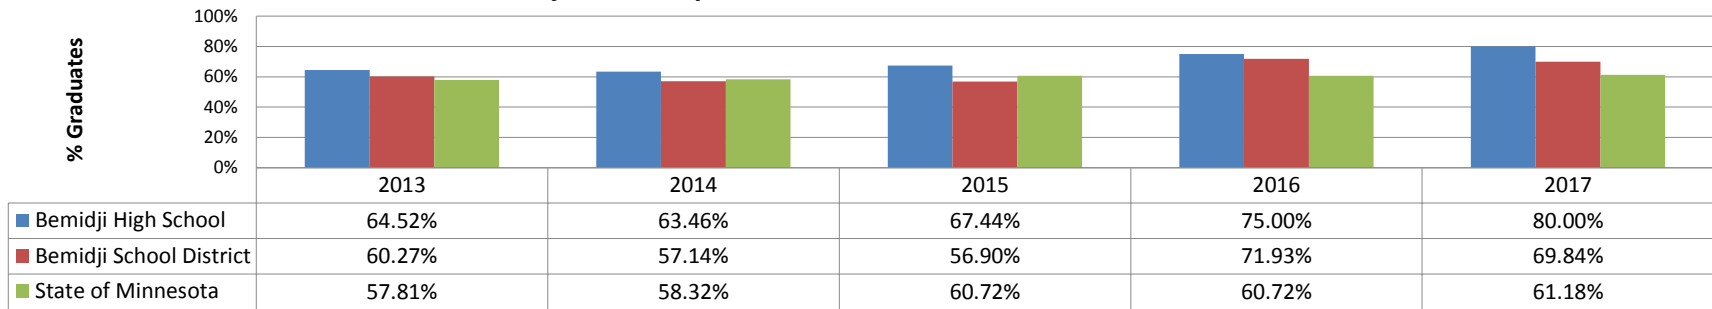

Bemidji & State All Students 4-Year Graduation Rate

Bemidji & State Special Education 4-Year Graduation Rate

Bemidji & State Free & Reduced Lunch 4-Year Graduation Rate

Bemidji & State American Indian 4-Year Graduation Rate