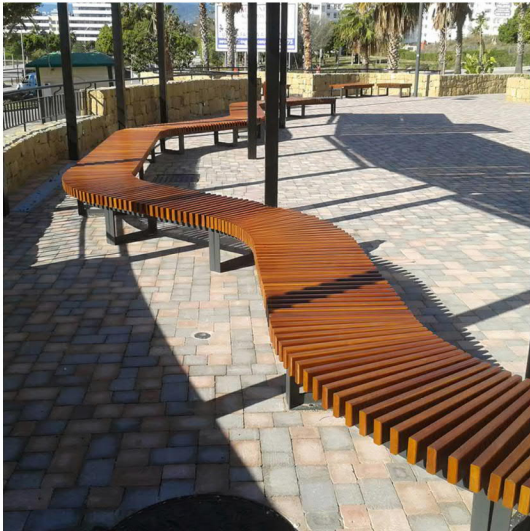

ARTIFICIAL TURF

EXISTING LANDSCAPING
remulch

AMPHITHEATER SEATING

DOOR BRANDING
1/8" = 1'-0"

GROUND SURFACE ELEMENTS

TABLE

SECURITY BOLLARDS TO MATCH EXISTING

- TURF GRASSES
- CONCRETE FINISH
- WOOD FINISH
- MULCH
- TABLE AND STOOLS

01.11.2023
22066
LH-1

Lincoln Hall - Plaza Scheme
Lincolnwood SD 74
2023 TH RH LH General Work
6950 E Prairie Rd., Lincolnwood, IL 60712

GROUND SEATING ELEMENTS

AIR COLLECTION - LANDSCAPE FORMS
high-density polyethylene (HDPE) molding

GEMZ - TONIK
high-density polyethylene (HDPE) molding

RADIUS - TROPITONE
polymer - seat pad option available

SKIN 2 & SKIN CONNECT - LABELLO
wood and aluminum

ARABO BENCH - JANE HAMLEY WELLS
wood slats and galvanized steel

TABLES

MULTIPLICITY - LANDSCAPE FORMS
wood and aluminum

CHARLIE TABLE - LANDSCAPE FORMS
stainless steel

GRETCHEN PICNIC TABLE - LANDSCAPE FORMS
powder-coated metal

STOOLS

K-02 SEAT - URBASTYLE
molded concrete, anchored