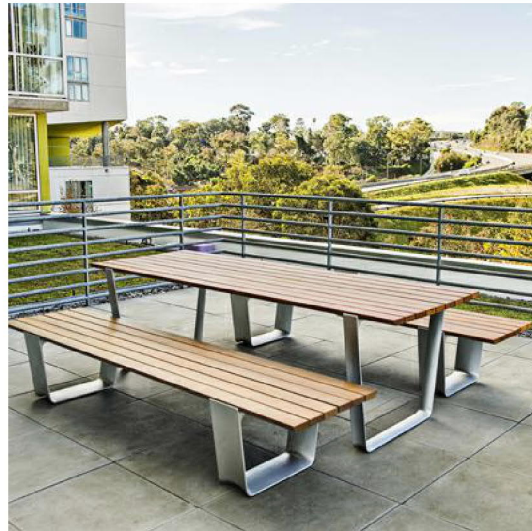

AUSTIN BENCH - LANDSCAPE FORMS
powdercoated metal with wood grains

PERISCOPE BENCH - LANDSCAPE FORMS
powdercoated metal

01.11.2023
 22066
LH-2

Lookbook - Lincoln Plaza
 Lincolnwood SD 74
 2023 TH RH LH General Work
 6950 E Prairie Rd., Lincolnwood, IL 60712

TABLES

MULTIPLICITY - LANDSCAPE FORMS
wood and aluminum

CHARLIE TABLE - LANDSCAPE FORMS
stainless steel

GRETCHEN PICNIC TABLE - LANDSCAPE FORMS
powder-coated metal

STOOLS

K-02 SEAT - URBASTYLE
molded concrete, anchored