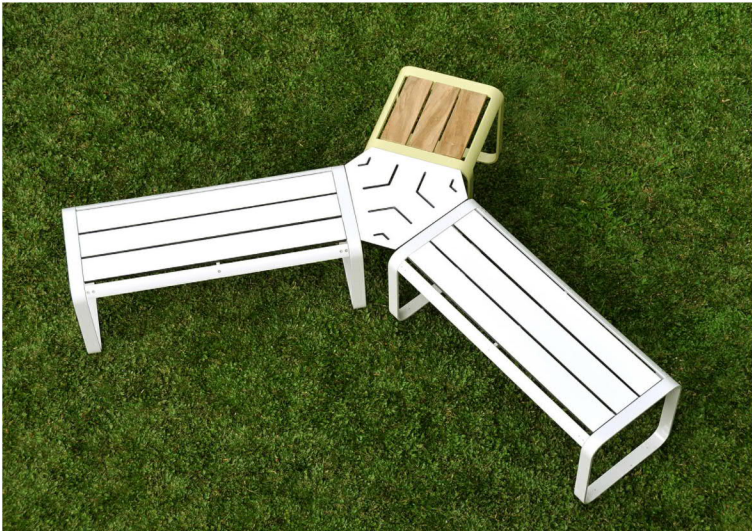

ARTIFICIAL TURF

EXISTING LANDSCAPING
remulch

AMPHITHEATER SEATING

DOOR BRANDING
1/8" = 1'-0"

GROUND SURFACE ELEMENTS

TABLE

SECURITY BOLLARDS TO MATCH EXISTING

- TURF GRASSES
- CONCRETE FINISH
- WOOD FINISH
- MULCH
- TABLE AND STOOLS

GEMZ - TONIK
high-density polyethylene (HDPE) molding

RADIUS - TROPITONE
polymer - seat pad option available

SKIN 2 & SKIN CONNECT - LABELLO
wood and aluminum

ARABO BENCH - JANE HAMLEY WELLS
wood slats and galvanized steel