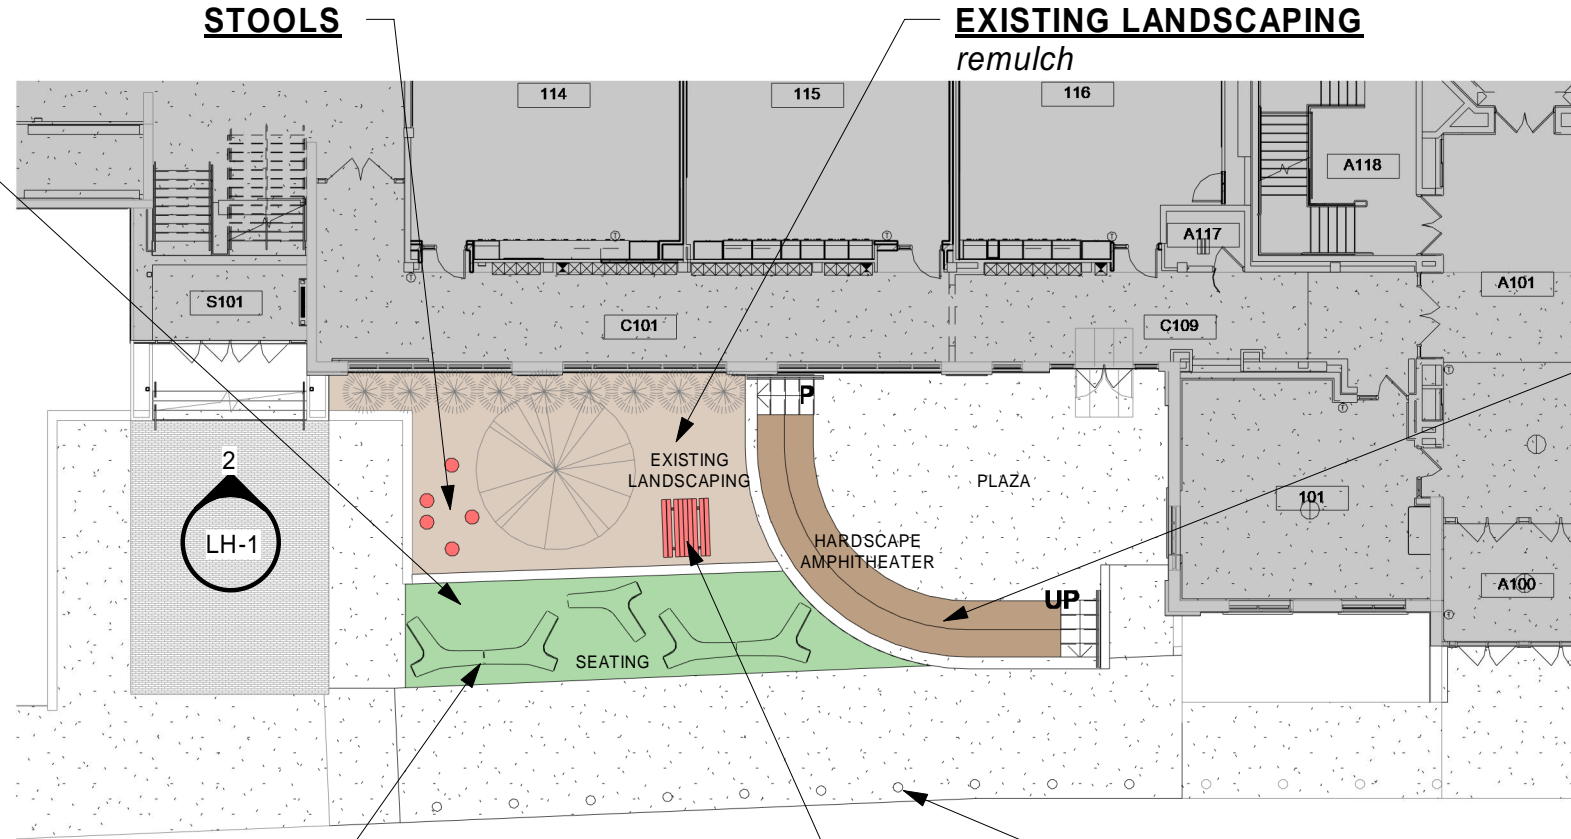

ARTIFICIAL TURF

EXISTING LANDSCAPING
remulch

AMPHITHEATER SEATING

DOOR BRANDING
1/8" = 1'-0"

GROUND SURFACE ELEMENTS

TABLE

SECURITY BOLLARDS TO MATCH EXISTING

- TURF GRASSES
- CONCRETE FINISH
- WOOD FINISH
- MULCH
- TABLE AND STOOLS

01.11.2023
22066
LH-1

Lincoln Hall - Plaza Scheme
Lincolnwood SD 74
2023 TH RH LH General Work
6950 E Prairie Rd., Lincolnwood, IL 60712

GROUND SEATING ELEMENTS

AIR COLLECTION - LANDSCAPE FORMS
high-density polyethylene (HDPE) molding

GEMZ - TONIK
high-density polyethylene (HDPE) molding

RADIUS - TROPITONE
polymer - seat pad option available

SKIN 2 & SKIN CONNECT - LABELLO
wood and aluminum

ARABO BENCH - JANE HAMLEY WELLS
wood slats and galvanized steel