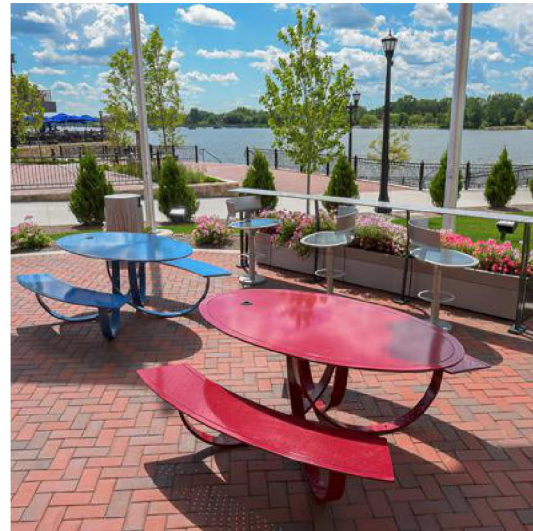

AUSTIN BENCH - LANDSCAPE FORMS
powdercoated metal with wood grains

PERISCOPE BENCH - LANDSCAPE FORMS
powdercoated metal

01.11.2023
 22066
LH-2

Lookbook - Lincoln Plaza
 Lincolnwood SD 74
 2023 TH RH LH General Work
 6950 E Prairie Rd., Lincolnwood, IL 60712

TABLES

MULTIPLICITY - LANDSCAPE FORMS
wood and aluminum

CHARLIE TABLE - LANDSCAPE FORMS
stainless steel

GRETCHEN PICNIC TABLE - LANDSCAPE FORMS
powder-coated metal

STOOLS

K-02 SEAT - URBASTYLE
molded concrete, anchored