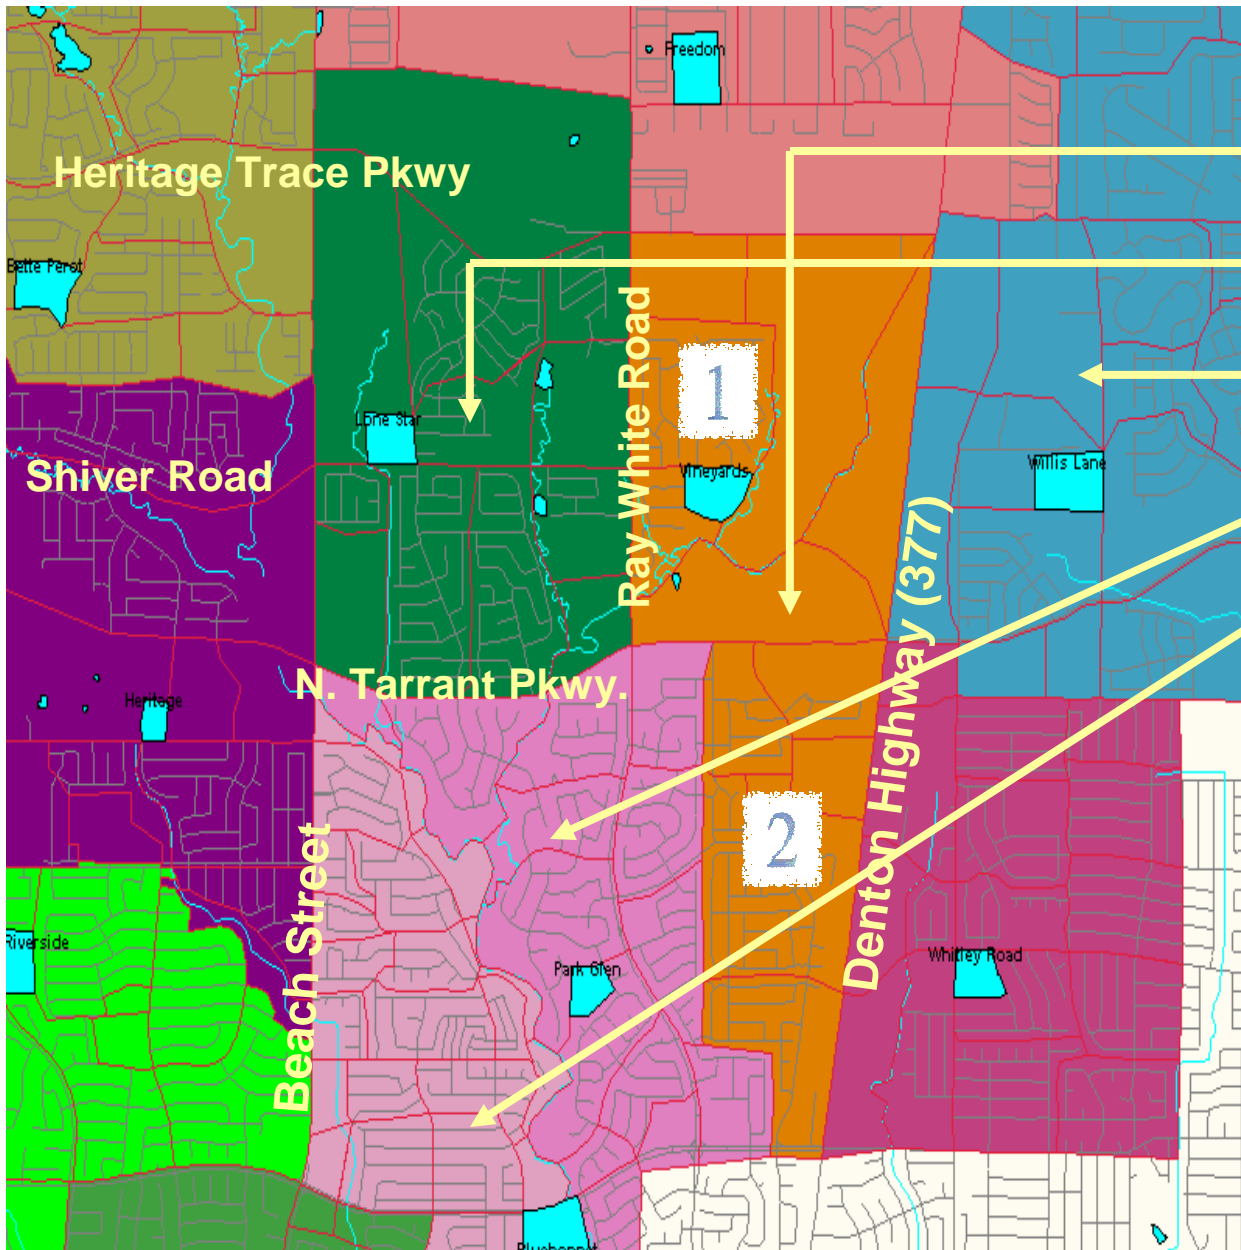

New Woodland Springs #2 Elementary Boundary

LEGEND

-  Woodland Springs Elementary
-  Woodland Springs Elementary #2
-  Freedom Elementary
-  Bette Perot Elementary

Notes:

1. All of the Crawford Farms subdivision will attend Bette Perot Elementary during the 2006-2007 school year.
2. All of the Meadow Glen Mobile Home Park would be re-zoned from Keller-Harvel Elementary and would now attend Woodland Springs #2
3. All of the Villages of Woodland Springs west of Park Vista Blvd. will attend Woodland Springs #2

Heritage Elementary Boundary

LEGEND

-  Heritage Elementary
-  Lone Star Elementary
-  North Riverside Elementary
-  Park Glen Elementary
-  Bluebonnet Elementary

Notes:

1. All of the Arcadia Park subdivision (including the Manor Hill @ Arcadia Park area) would be re-zoned from Bette Perot Elementary and would now attend Heritage Elementary.

New Vineyard's Elementary Boundary

LEGEND

-  New Vineyard's Elementary
-  Lone Star Elementary
-  Willis Lane Elementary
-  Park Glen Elementary
-  Bluebonnet Elementary

Notes:

1. All of the Vineyard's @ Heritage subdivision would be re-zoned from Freedom Elementary and would now attend the new Vineyard's Elementary.
2. All of the area south of North Tarrant Parkway would be re-zoned from Lone Star Elementary and would now attend the new Vineyard's Elementary.

New Middle School Boundary