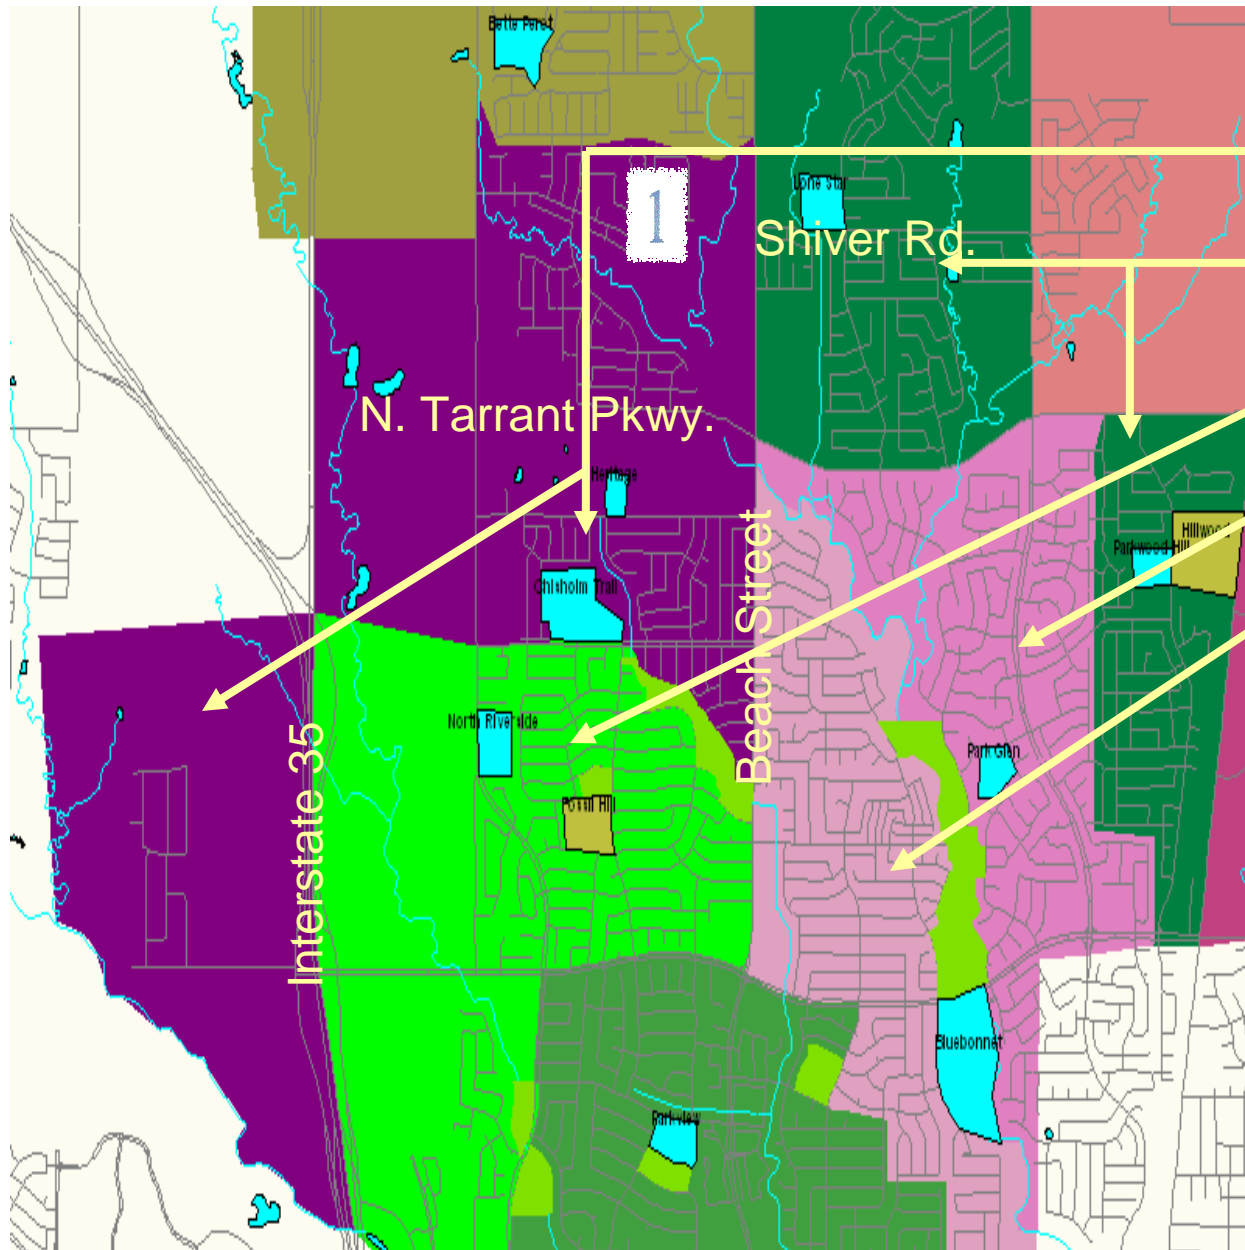

New Woodland Springs #2 Elementary Boundary

LEGEND

-  Woodland Springs Elementary
-  Woodland Springs Elementary #2
-  Freedom Elementary
-  Bette Perot Elementary

Notes:

1. All of the Crawford Farms subdivision will attend Bette Perot Elementary during the 2006-2007 school year.
2. All of the Meadow Glen Mobile Home Park would be re-zoned from Keller-Harvel Elementary and would now attend Woodland Springs #2
3. All of the Villages of Woodland Springs west of Park Vista Blvd. will attend Woodland Springs #2

Heritage Elementary Boundary

LEGEND

-  Heritage Elementary
-  Lone Star Elementary
-  North Riverside Elementary
-  Park Glen Elementary
-  Bluebonnet Elementary

Notes:

1. All of the Arcadia Park subdivision (including the Manor Hill @ Arcadia Park area) would be re-zoned from Bette Perot Elementary and would now attend Heritage Elementary.

New Vineyard's Elementary Boundary

LEGEND

-  New Vineyard's Elementary
-  Lone Star Elementary
-  Willis Lane Elementary
-  Park Glen Elementary
-  Bluebonnet Elementary

Notes:

1. All of the Vineyard's @ Heritage subdivision would be re-zoned from Freedom Elementary and would now attend the new Vineyard's Elementary.
2. All of the area south of North Tarrant Parkway would be re-zoned from Lone Star Elementary and would now attend the new Vineyard's Elementary.

New Middle School Boundary