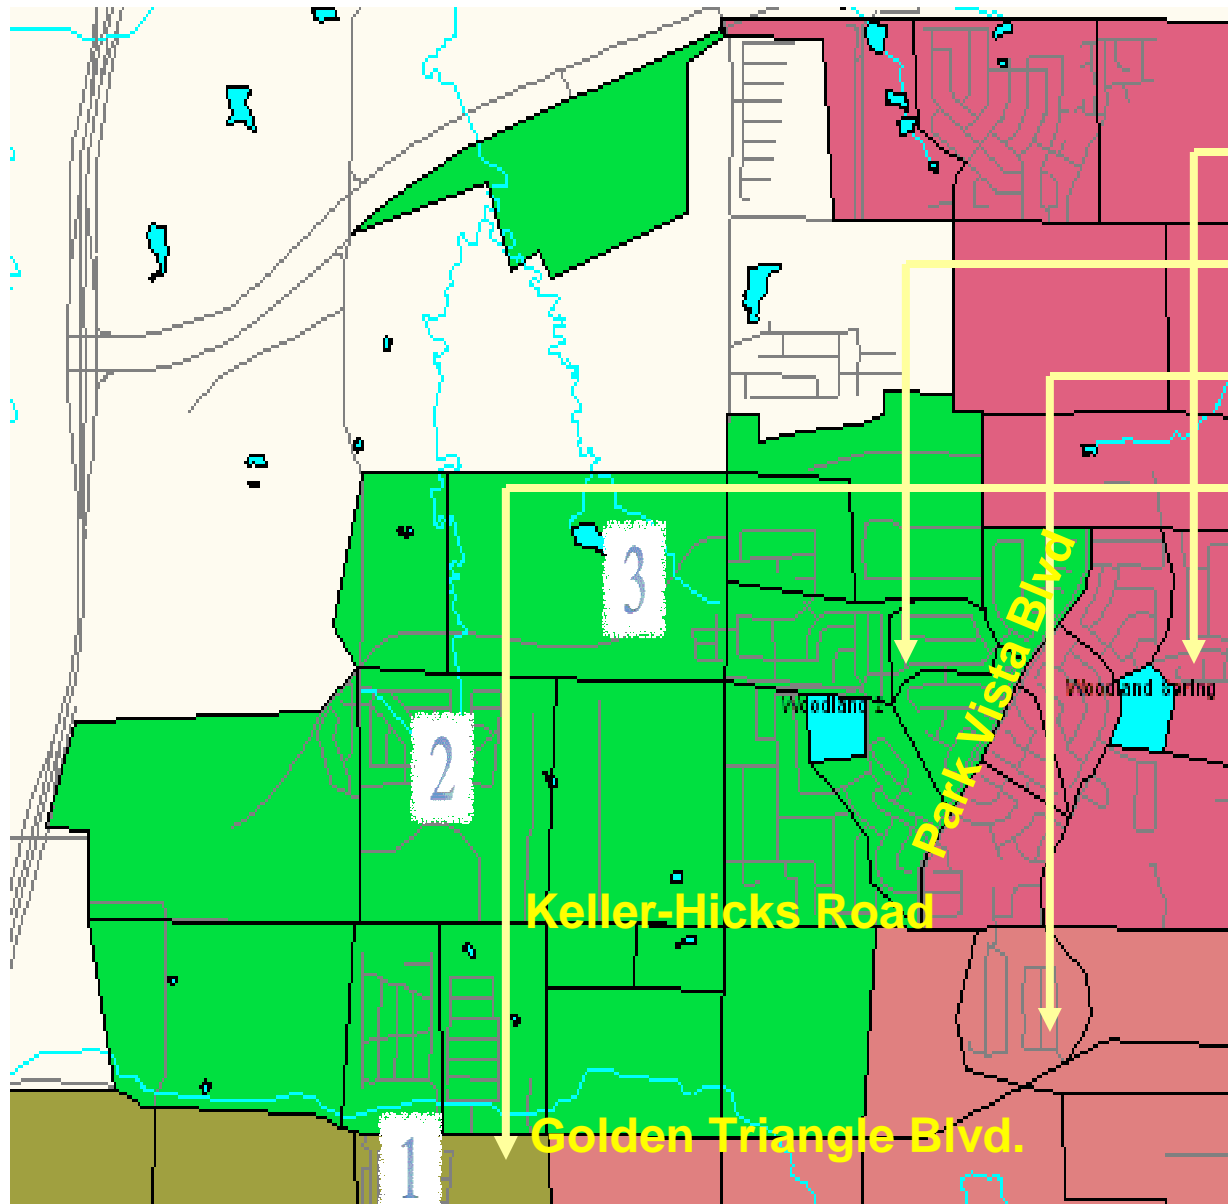

New Woodland Springs #2 Elementary Boundary

LEGEND

-  Woodland Springs Elementary
-  Woodland Springs Elementary #2
-  Freedom Elementary
-  Bette Perot Elementary

Notes:

1. All of the Crawford Farms subdivision will attend Bette Perot Elementary during the 2006-2007 school year.
2. All of the Meadow Glen Mobile Home Park would be re-zoned from Keller-Harvel Elementary and would now attend Woodland Springs #2
3. All of the Villages of Woodland Springs west of Park Vista Blvd. will attend Woodland Springs #2

Heritage Elementary Boundary

LEGEND

-  Heritage Elementary
-  Lone Star Elementary
-  North Riverside Elementary
-  Park Glen Elementary
-  Bluebonnet Elementary

Notes:

1. All of the Arcadia Park subdivision (including the Manor Hill @ Arcadia Park area) would be re-zoned from Bette Perot Elementary and would now attend Heritage Elementary.

New Vineyard's Elementary Boundary

LEGEND

-  New Vineyard's Elementary
-  Lone Star Elementary
-  Willis Lane Elementary
-  Park Glen Elementary
-  Bluebonnet Elementary

Notes:

1. All of the Vineyard's @ Heritage subdivision would be re-zoned from Freedom Elementary and would now attend the new Vineyard's Elementary.
2. All of the area south of North Tarrant Parkway would be re-zoned from Lone Star Elementary and would now attend the new Vineyard's Elementary.

New Middle School Boundary