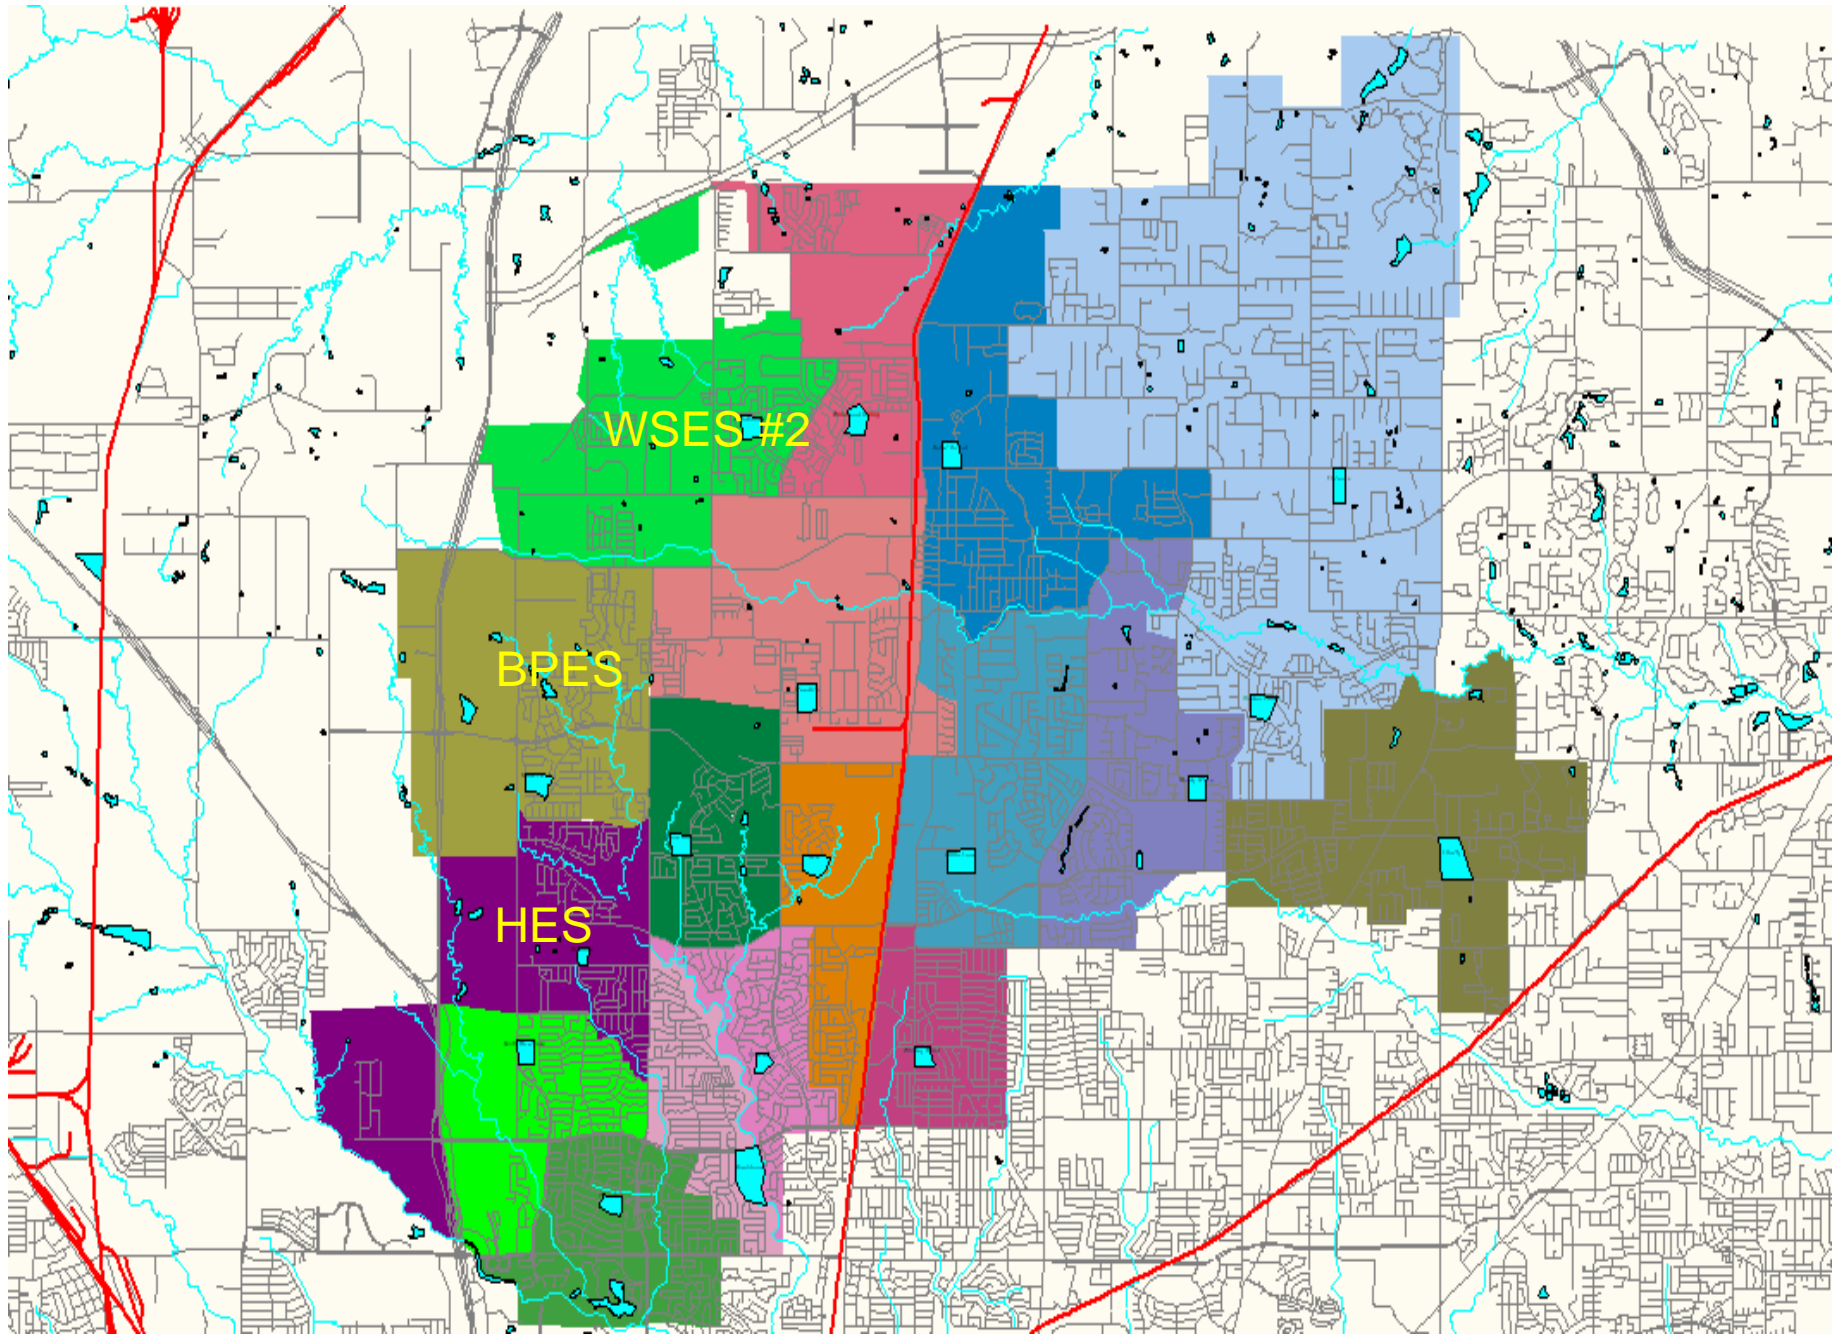

New Woodland Springs #2 Elementary Boundary

LEGEND

-  Woodland Springs Elementary
-  Woodland Springs Elementary #2
-  Freedom Elementary
-  Bette Perot Elementary

Notes:

1. All of the Crawford Farms subdivision will attend Bette Perot Elementary during the 2006-2007 school year.
2. All of the Meadow Glen Mobile Home Park would be re-zoned from Keller-Harvel Elementary and would now attend Woodland Springs #2
3. All of the Villages of Woodland Springs west of Park Vista Blvd. will attend Woodland Springs #2

Heritage Elementary Boundary

LEGEND

-  Heritage Elementary
-  Lone Star Elementary
-  North Riverside Elementary
-  Park Glen Elementary
-  Bluebonnet Elementary

Notes:

1. All of the Arcadia Park subdivision (including the Manor Hill @ Arcadia Park area) would be re-zoned from Bette Perot Elementary and would now attend Heritage Elementary.

New Vineyard's Elementary Boundary

LEGEND

-  New Vineyard's Elementary
-  Lone Star Elementary
-  Willis Lane Elementary
-  Park Glen Elementary
-  Bluebonnet Elementary

Notes:

1. All of the Vineyard's @ Heritage subdivision would be re-zoned from Freedom Elementary and would now attend the new Vineyard's Elementary.
2. All of the area south of North Tarrant Parkway would be re-zoned from Lone Star Elementary and would now attend the new Vineyard's Elementary.

New Middle School Boundary