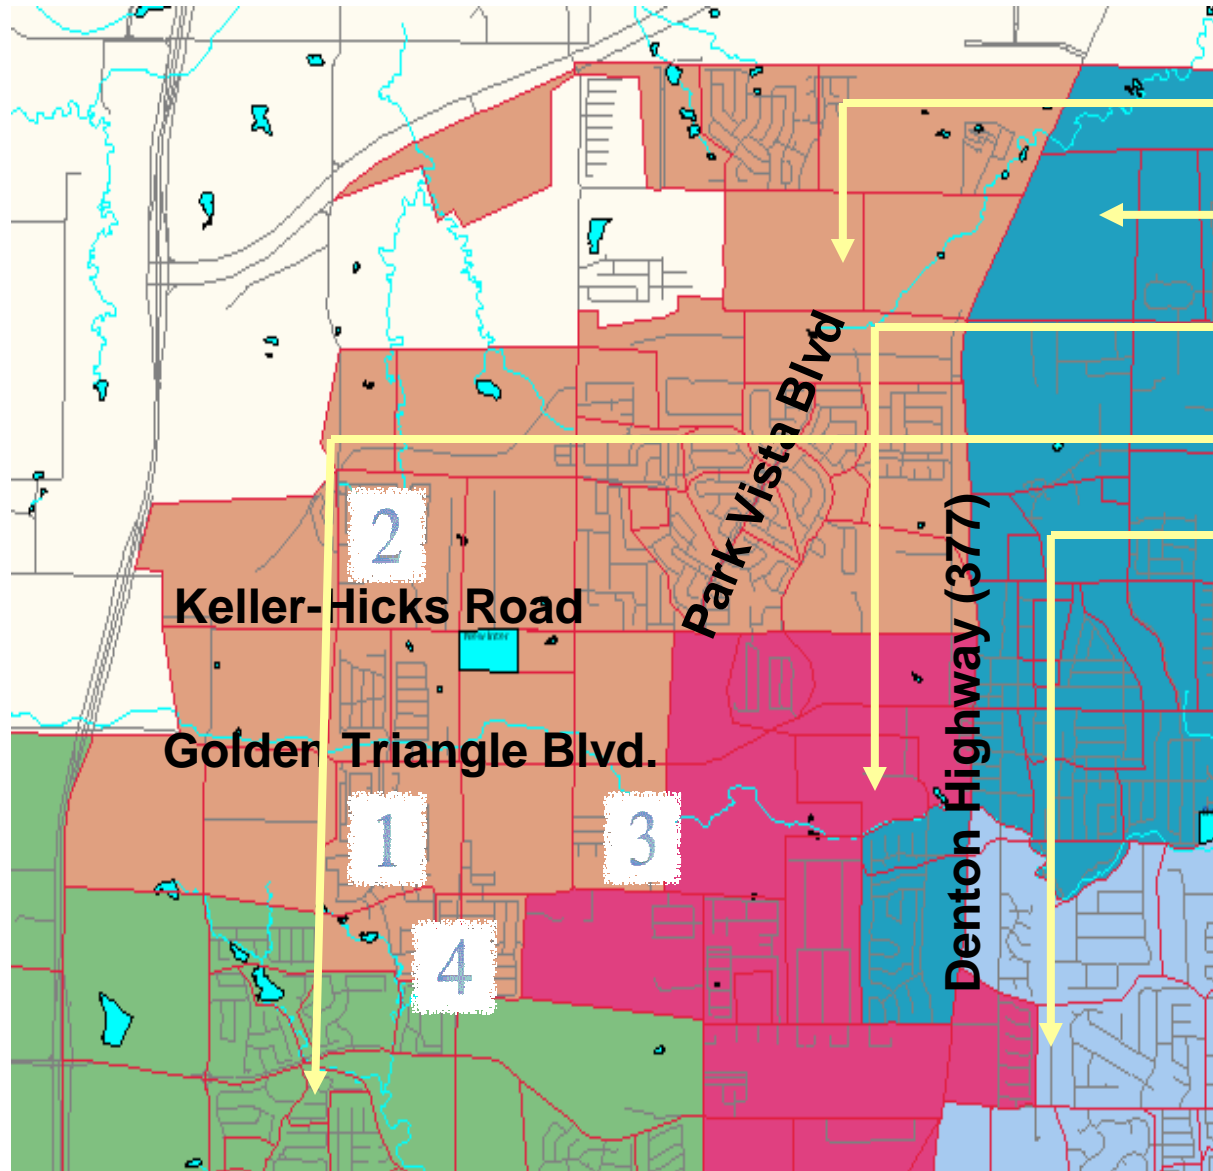

Heritage Elementary Boundary

LEGEND

-  Heritage Elementary
-  Lone Star Elementary
-  North Riverside Elementary
-  Park Glen Elementary
-  Bluebonnet Elementary

Notes:

1. All of the Arcadia Park subdivision (including the Manor Hill @ Arcadia Park area) would be re-zoned from Bette Perot Elementary and would now attend Heritage Elementary.

New Vineyard's Elementary Boundary

LEGEND

-  New Vineyard's Elementary
-  Lone Star Elementary
-  Willis Lane Elementary
-  Park Glen Elementary
-  Bluebonnet Elementary

Notes:

1. All of the Vineyard's @ Heritage subdivision would be re-zoned from Freedom Elementary and would now attend the new Vineyard's Elementary.
2. All of the area south of North Tarrant Parkway would be re-zoned from Lone Star Elementary and would now attend the new Vineyard's Elementary.

WSES #2

BPES

HES

New Intermediate Boundary

LEGEND

-  New Intermediate School
-  Bear Creek Intermediate
-  Parkwood Hill Intermediate
-  Chishholm Trail Intermediate
-  South Keller Intermediate

Notes:

1. All of the Crawford Farms subdivision would be re-zoned from Chishholm Trail Intermediate and would now attend the new intermediate campus.
2. All of Meadow Glen Mobile Home Park would be re-zoned from Bear Creek Intermediate and would now attend the new intermediate campus.
3. All of the Bear Creek Vista subdivision would be re-zoned from Chishholm Trail Intermediate and would now attend the new intermediate campus.
4. All of the Vista Meadows subdivision would be re-zoned from Chishholm Trail Intermediate and would now attend the new intermediate campus.

New Middle School Boundary