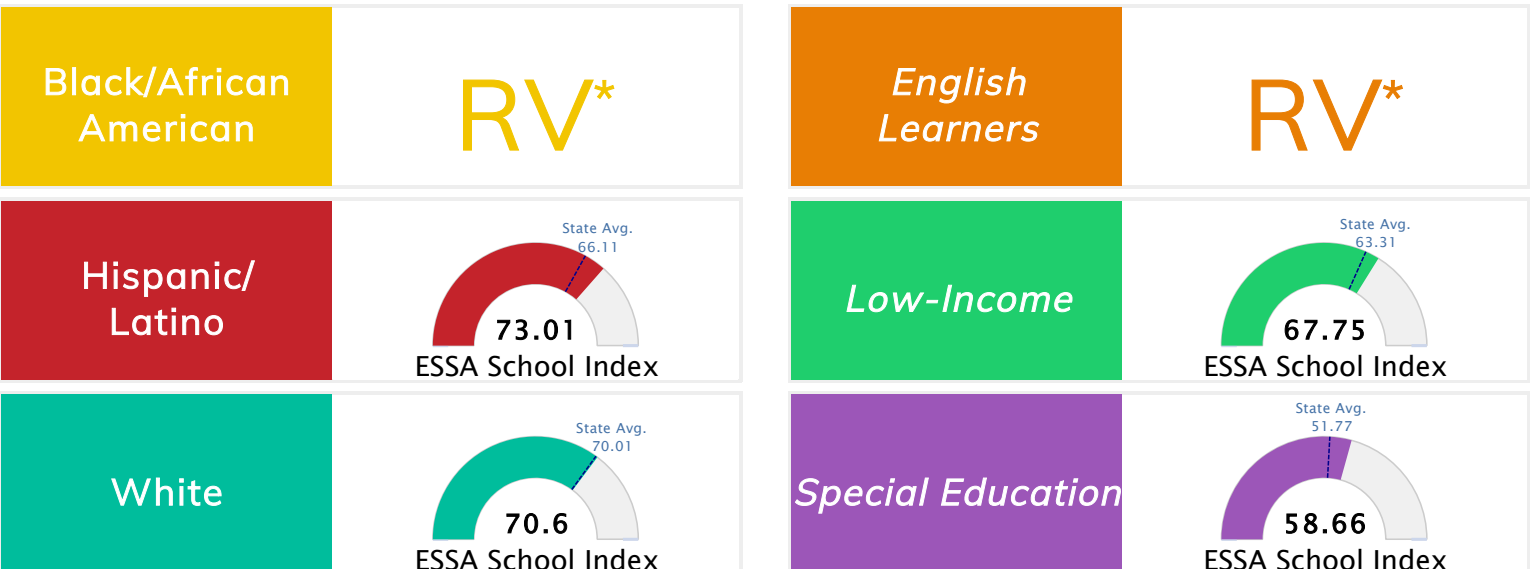

Note: Full color represents score

*RV = Restricted Value for sub-pops size < 10