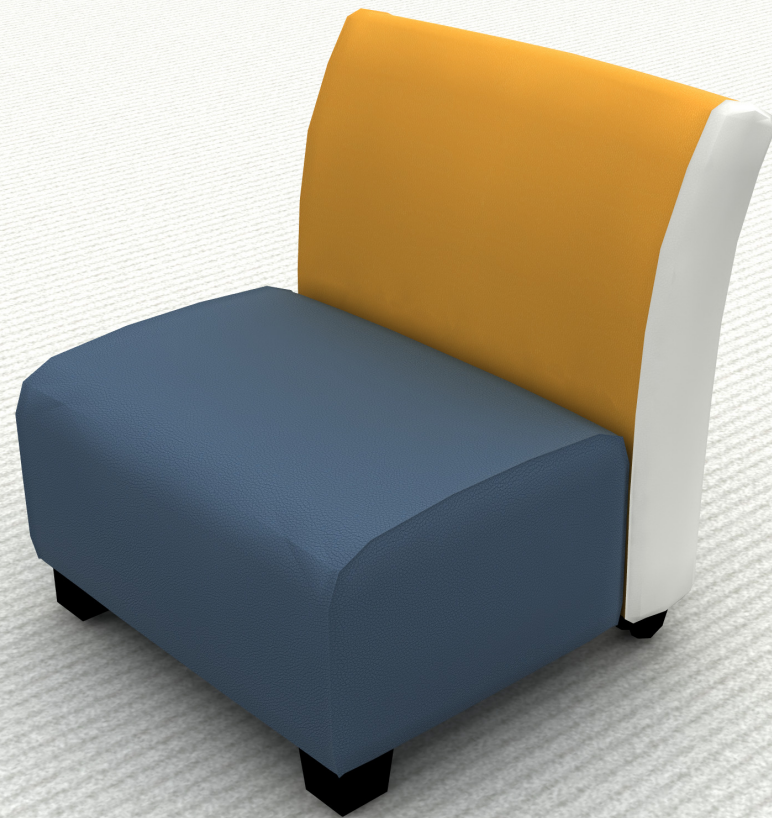

NOTE: BLUE DIMENSIONS SHOWN IN THE FURNITURE PLAN ARE FOR POWER LOCATION ON WALLS OR FLOOR BOXES RELATED TO FURNITURE.

Steelcase Jenny Chair

Approved By:

Page

Steelcase Jenny Chair

Approved By:

Page

Steelcase Jenny Chair