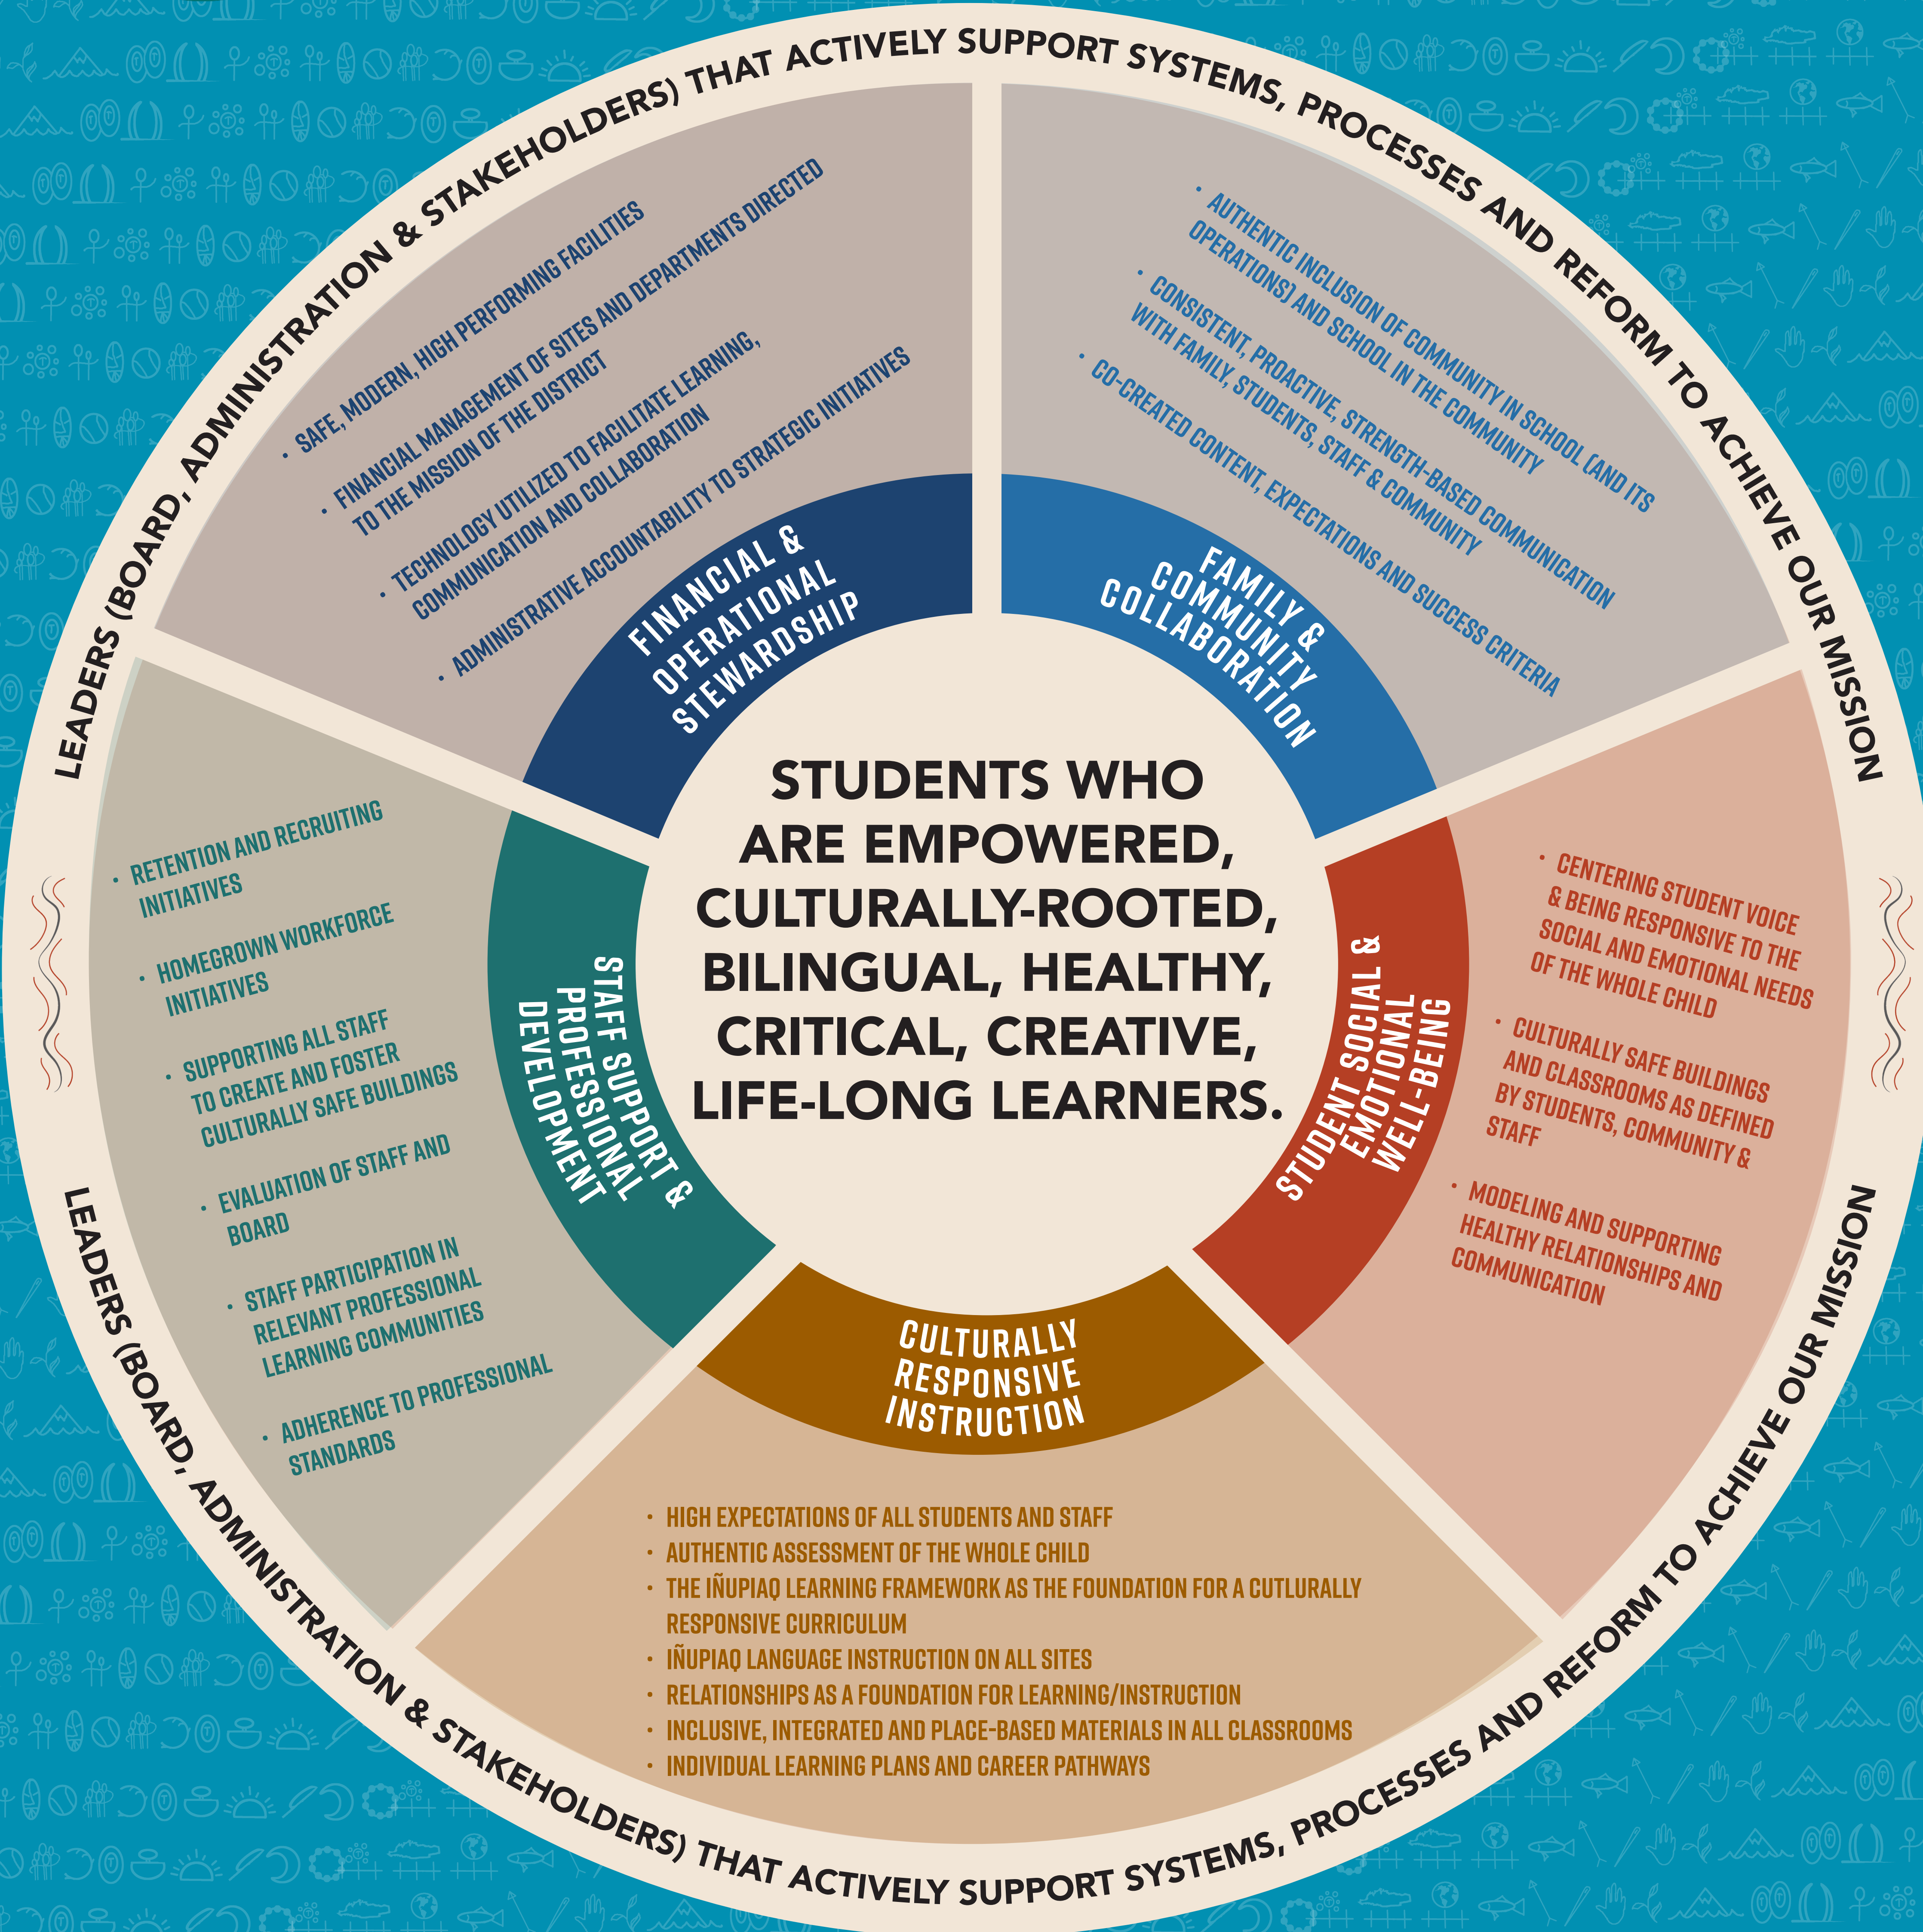

# NORTH SLOPE BOROUGH SCHOOL DISTRICT PEDAGOGY IMPLEMENTATION PLAN