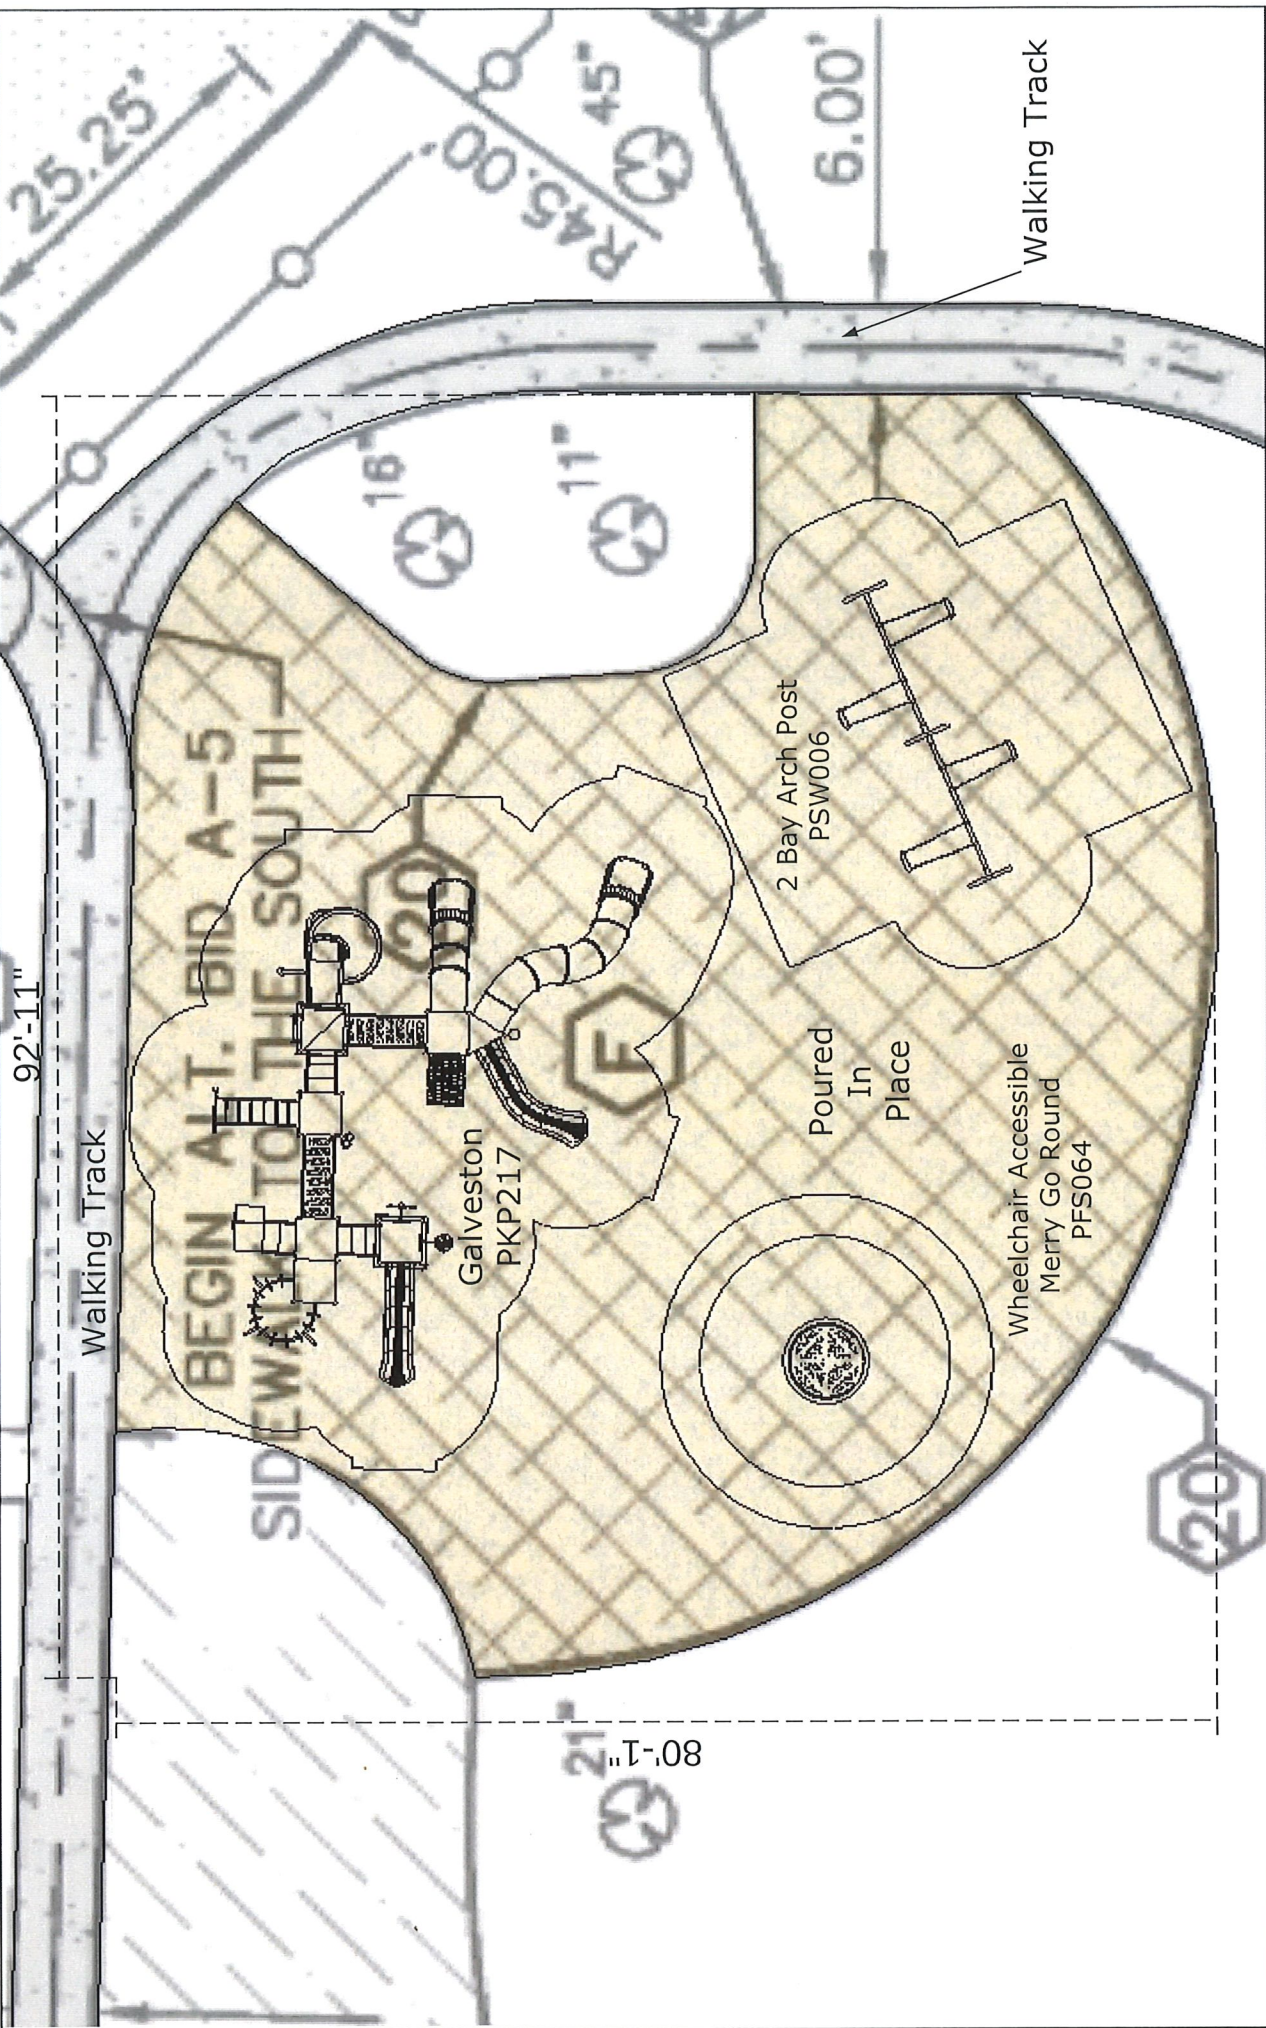

K-2 Playground Area:

Option 1: Based on previous selections

For the K-2nd Grade, there is the following:

Galveston

One Wheelchair ADA Merry Go Round

2 Bay Arch Swings

Molanda Company Pana IL Elementary K-2nd Grade| 2D Site Plan

Turf Surface
 Perimeter: ~ 310'
 Area: ~5482 ft²

Design Request#: 23-09963

Created On: November 7, 2023

The information provided on this sheet is subject to change without notice.