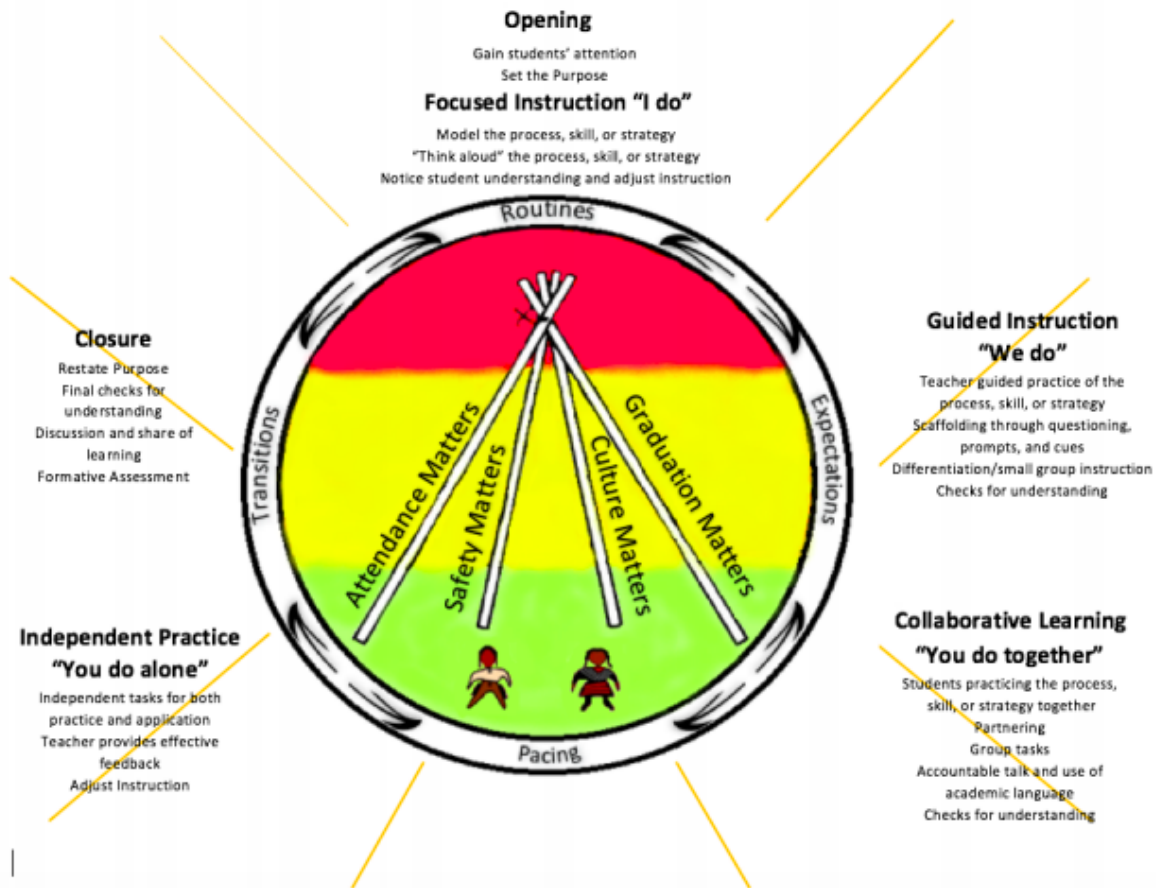

We are ready!!

At KW/Vina Elementary we value life, family, and know the children, "Sacred Beings" we serve are as valuable as the air we breathe, the water we drink, and the ground we walk on.

Join us on our campus for a fun filled, action packed school year. Sit beside us and be an integral part of our children's educational journey. We will continue to follow our Framework: Attendance Matters, Safety Matters, Culture Matters, and Graduation Matters.

KW/Vina Elementary Multi-Tiered Systems of Support Academic/Social Emotional Learner

Many Blessings from KW/Vina Elementary!