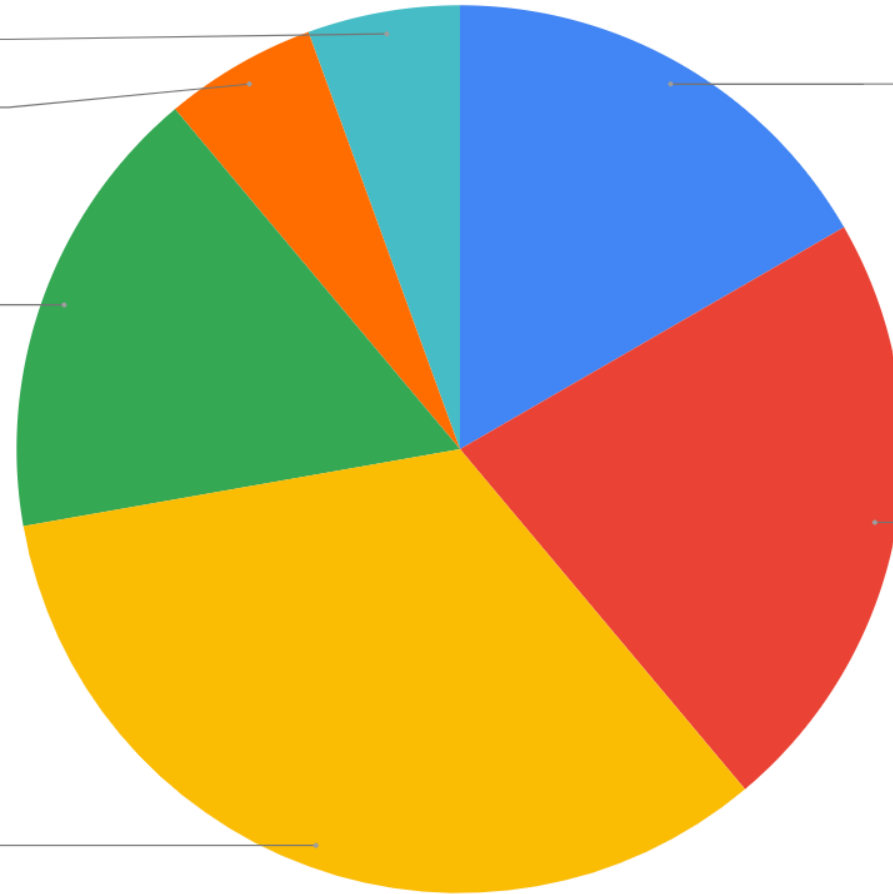

Notus School District (18 responses) 1st Choice

Electronics Technology - 3 year program

5.6%

Plumbing - 3 year program

5.6%

Cosmetology - 3 year program

16.7%

Construction Trades - 2 to 3 year program

33.3%

Electrical - 3 year program

16.7%

Pre-Engineering - 3 year program

22.2%