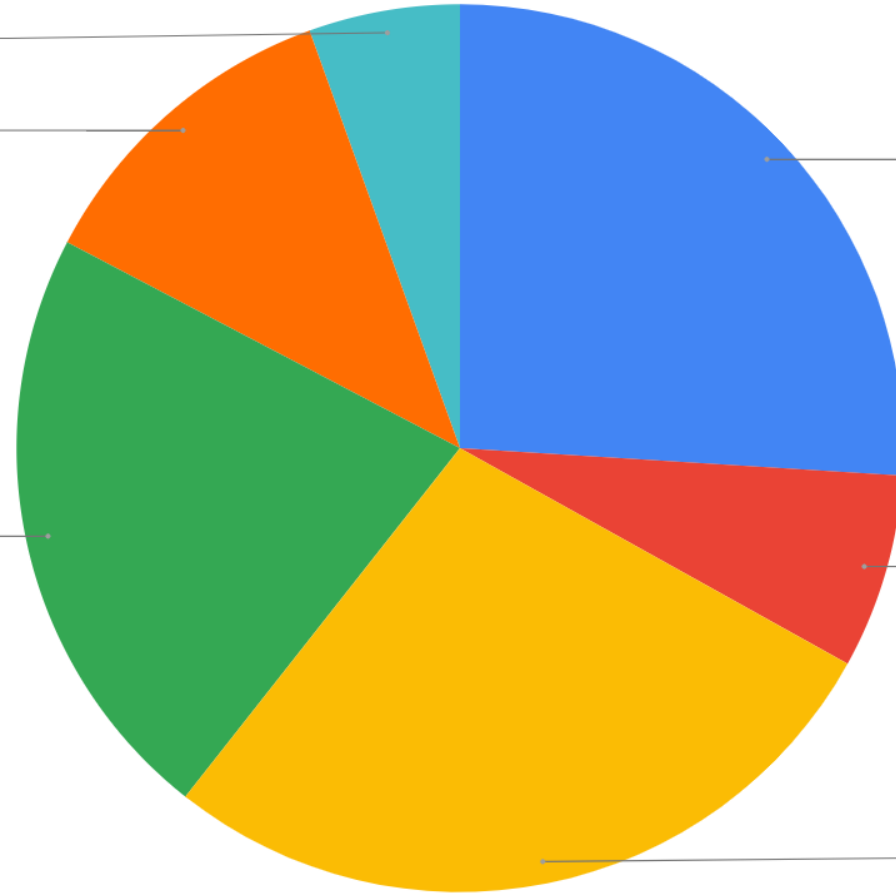

Construction Trades - 2 to 3 year program  
22.0%

Cosmetology - 3 year program  
26.0%

Electrical - 3 year program  
7.1%

Pre-Engineering - 3 year program  
27.6%