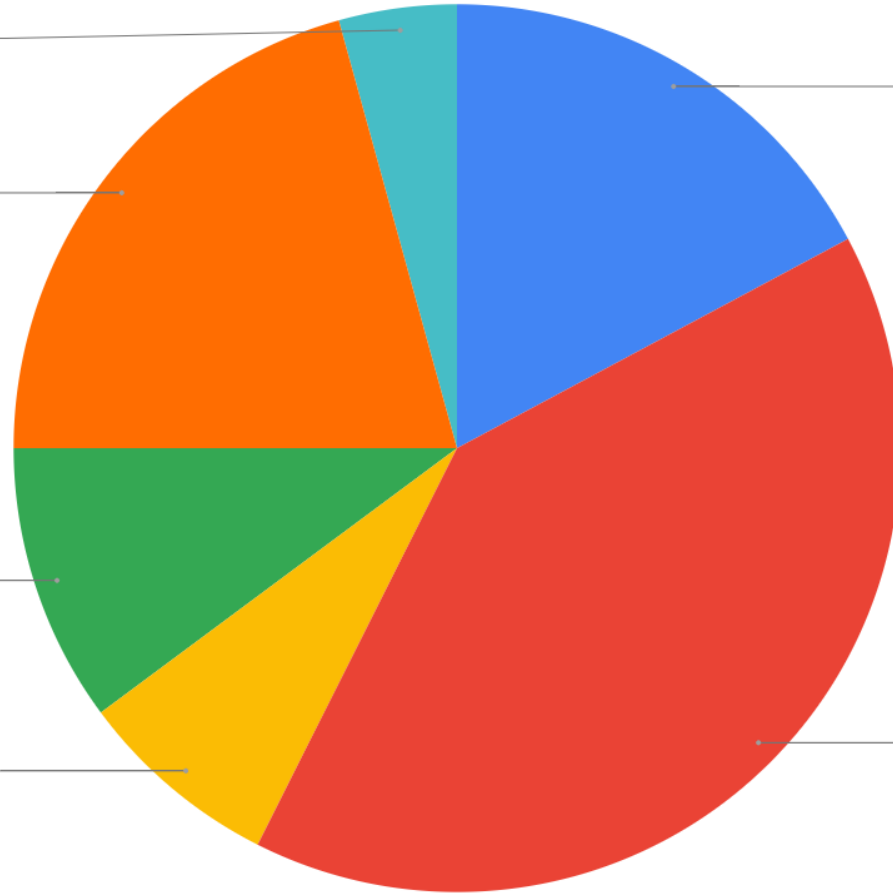

Construction Trades - 2 to 3 year program  
17.2%

Cosmetology - 3 year program  
40.2%