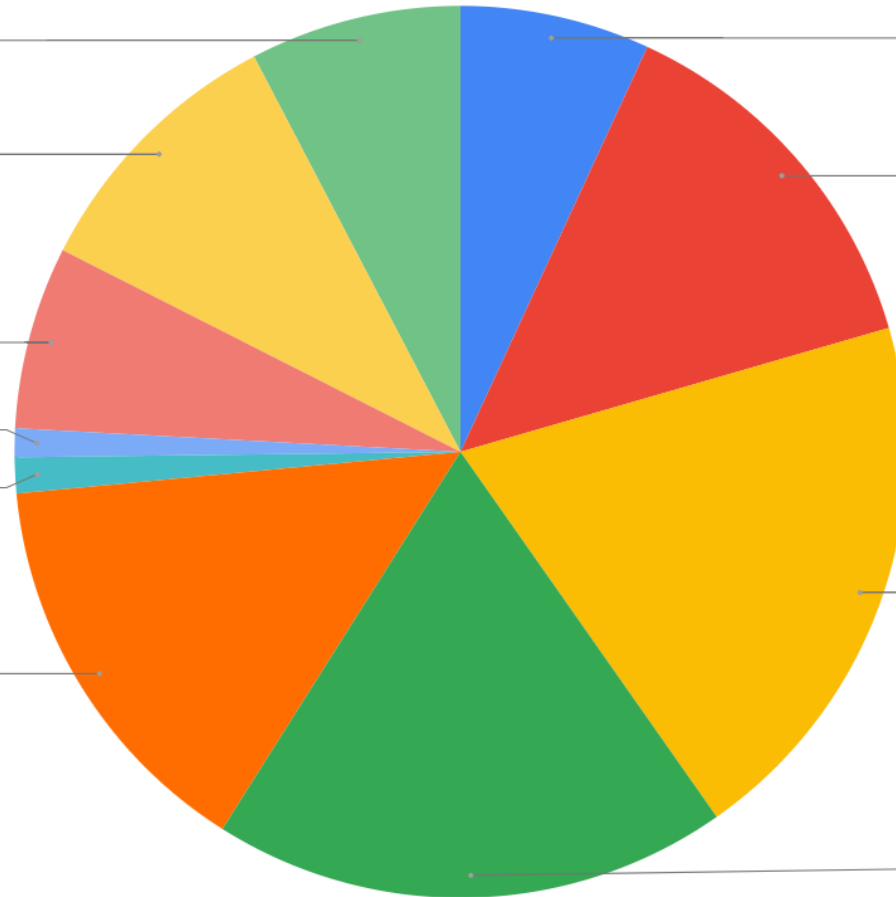

Count of Which high school does you/your student attend:

Wilder High School
7.7%

Parma Middle School
9.9%

Parma High School
6.6%

Notus middle school
1.0%

Notus High School
1.3%

Marsing middle school
14.5%

COSSA Academy
6.9%

Homedale High School
13.6%

homedale middle school
19.7%

Marsing High School
18.7%