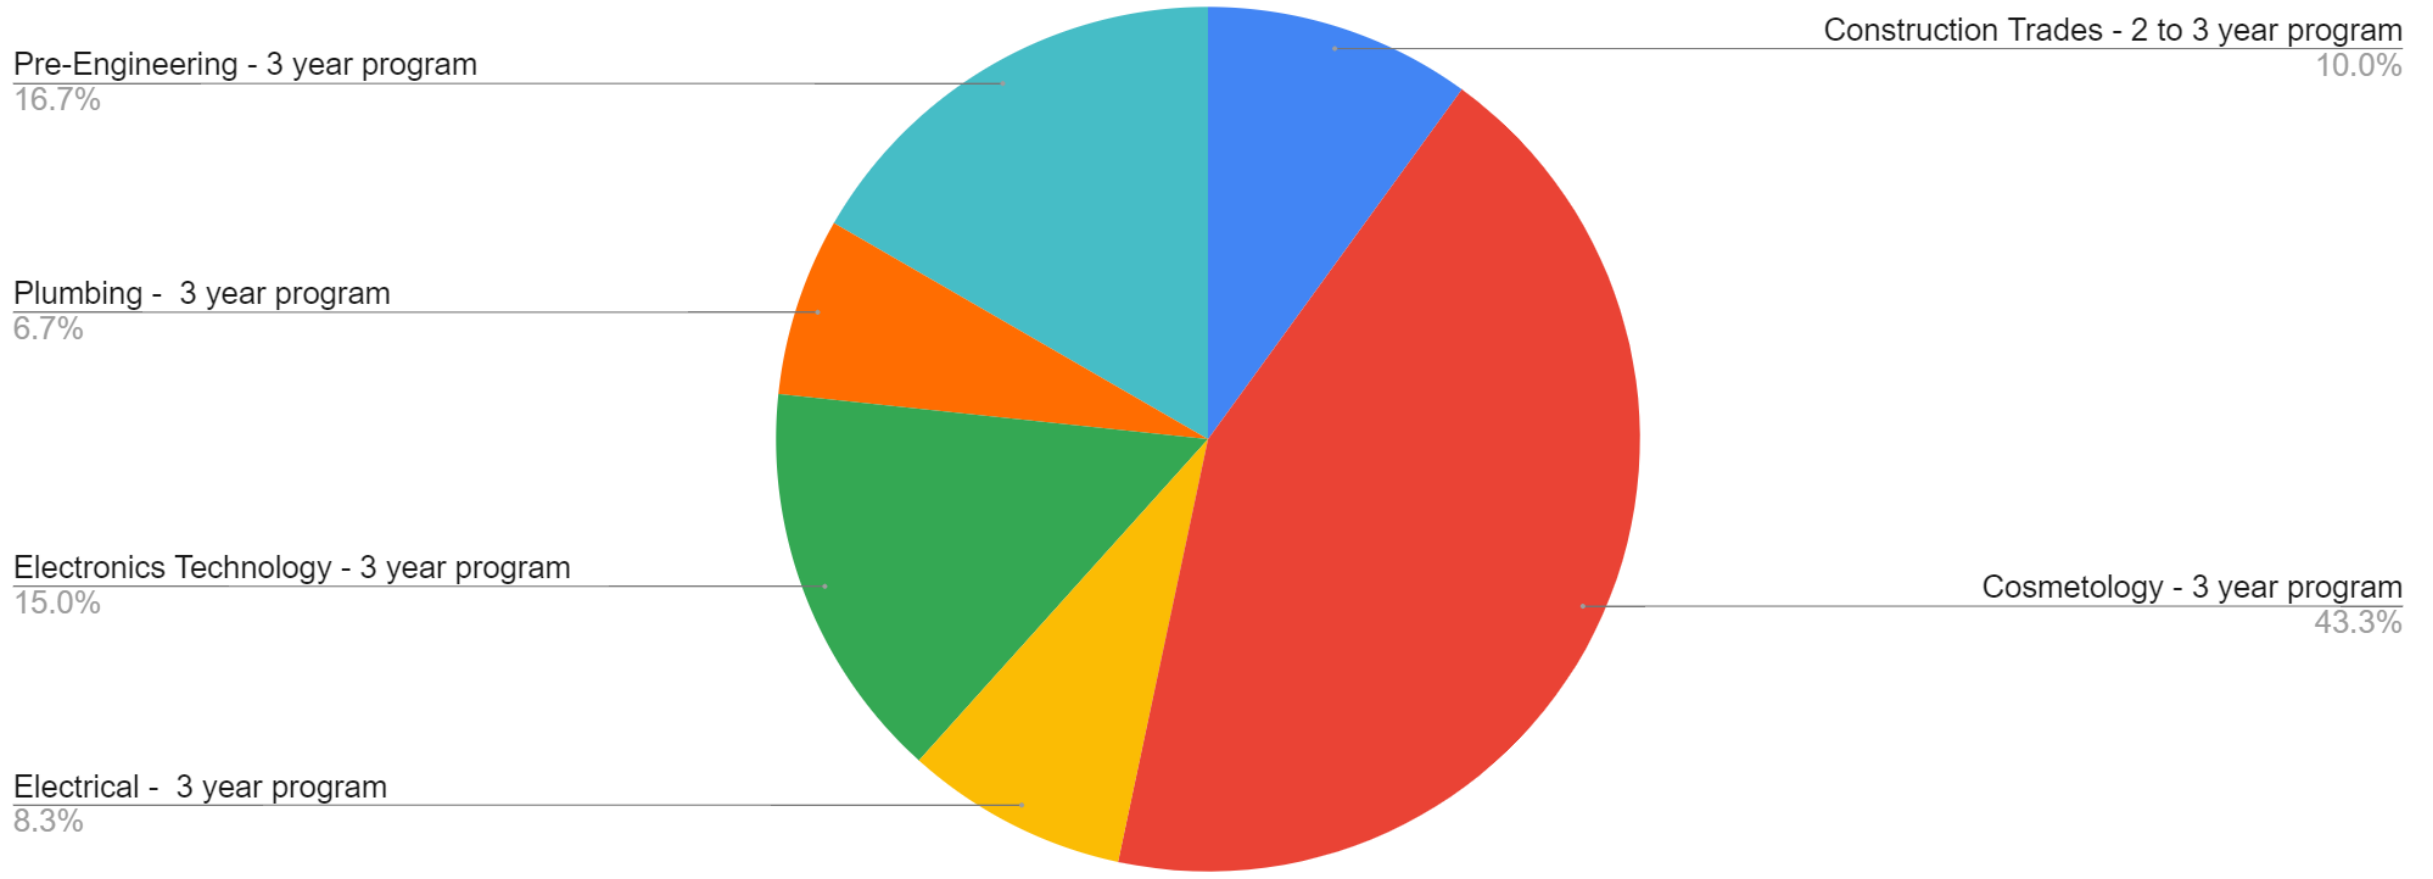

**Marsing School District (256 responses) 1st Choice**

Plumbing - 3 year program  
4.3%

Pre-Engineering - 3 year program  
20.7%

Electronics Technology - 3 year program  
10.2%

Electrical - 3 year program  
7.4%