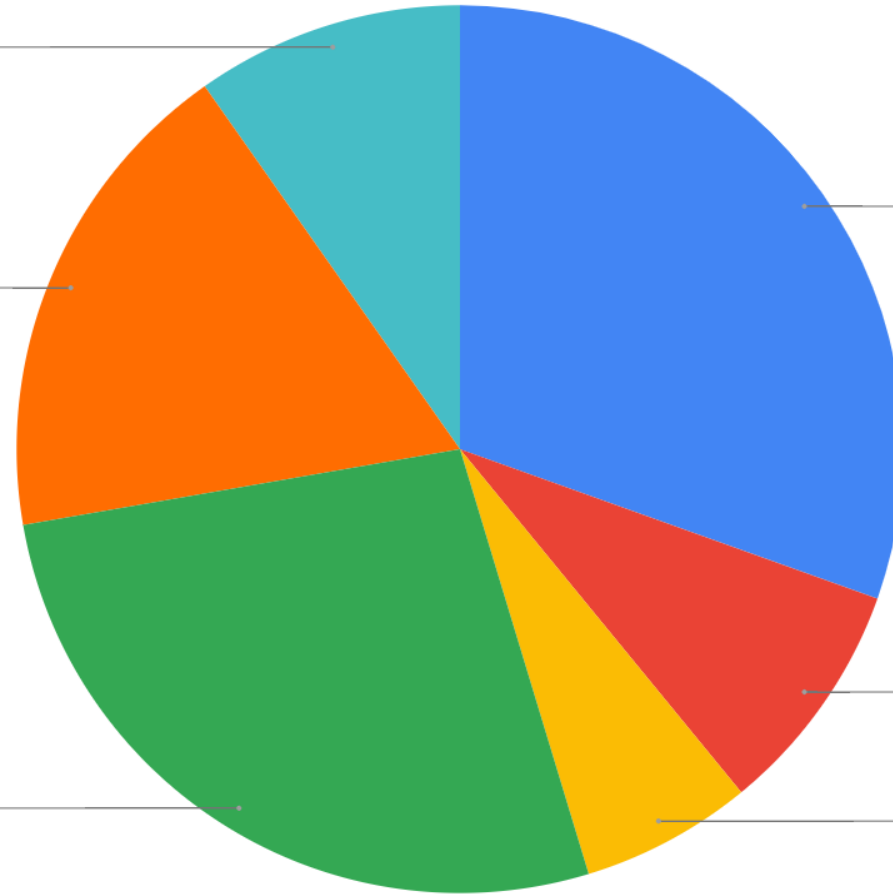

Homedale District (257 responses) 1st Choice

Electrical - 3 year program
9.8%

Construction Trades - 2 to 3 year program
18.0%

Pre-Engineering - 3 year program
27.0%

Cosmetology - 3 year program
30.5%

Electronics Technology - 3 year program
8.6%

Plumbing - 3 year program
6.3%