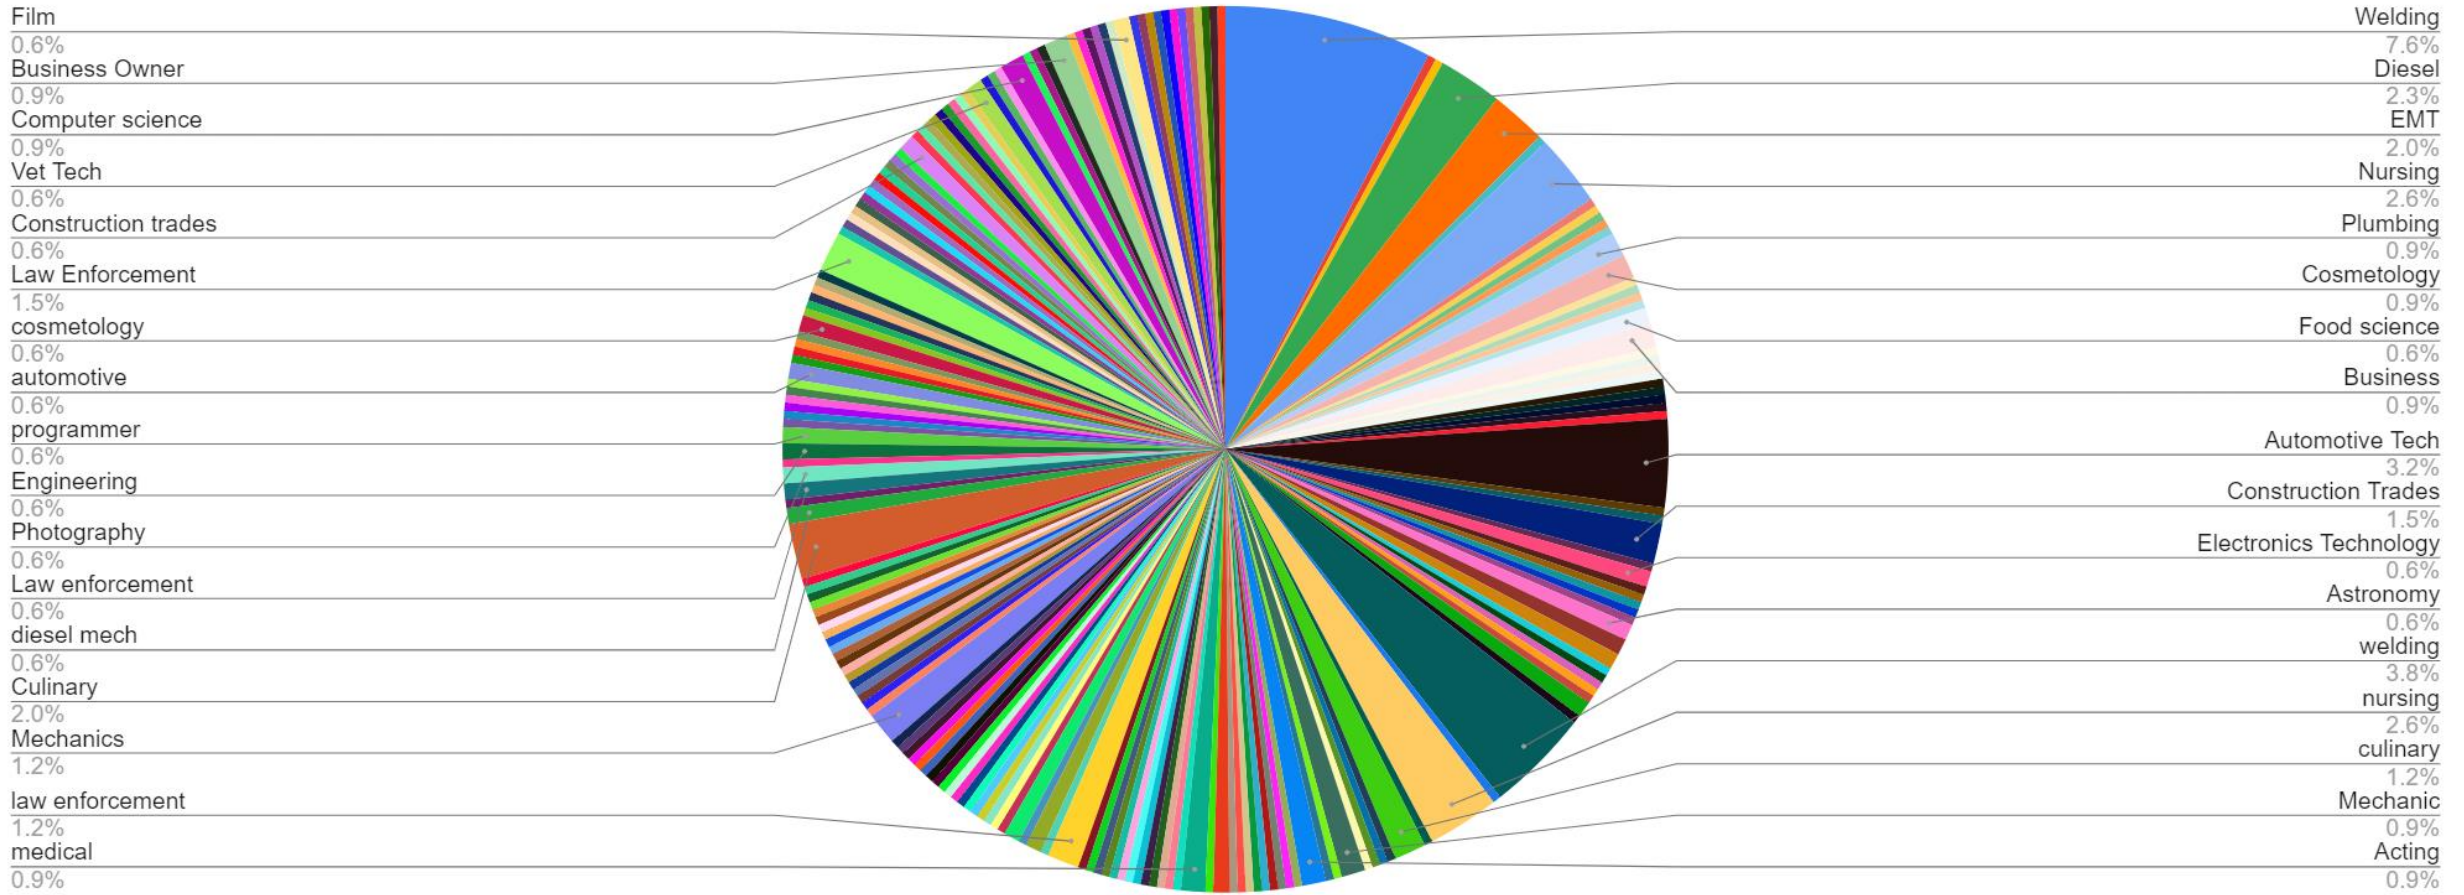

Count of Please list any other programs you would like to see offered at CRTEC.