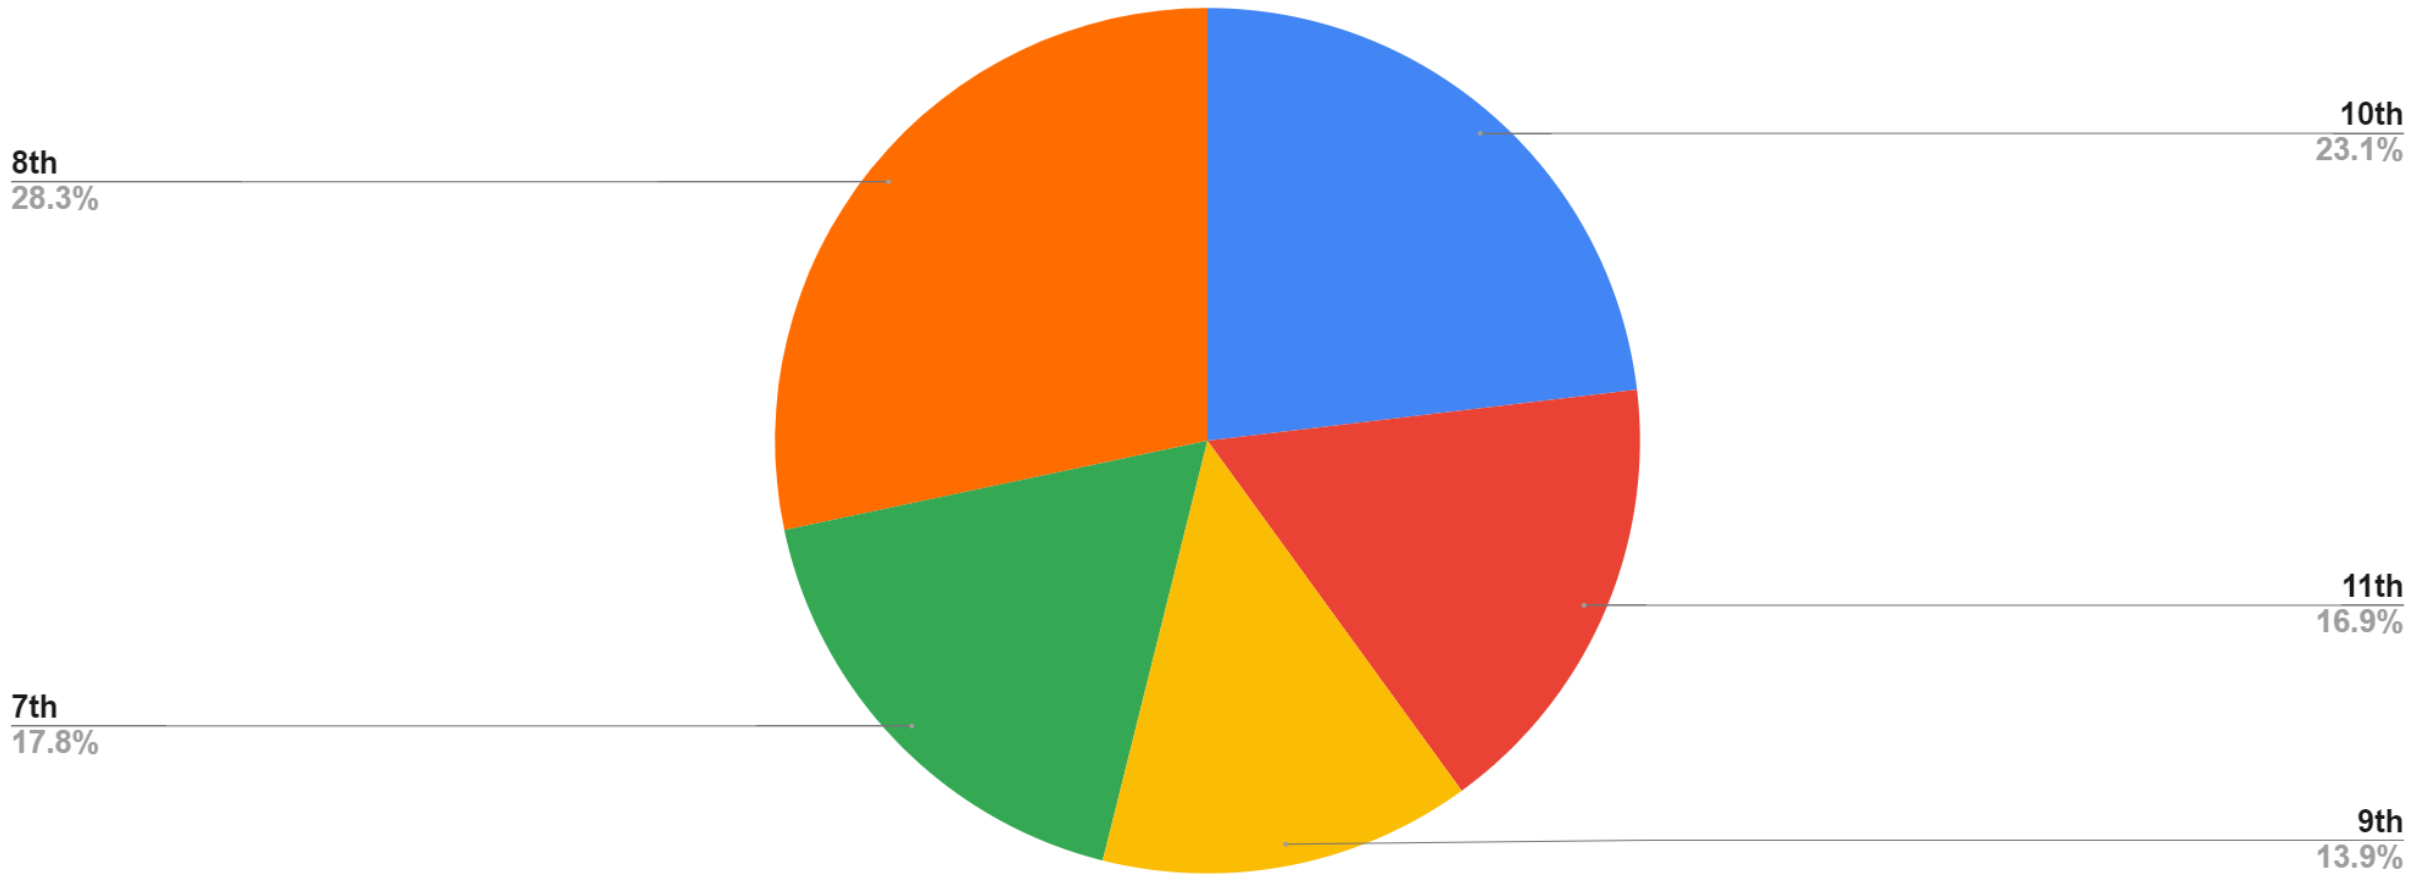

COSSA Academy  
6.9%

Homedale High School  
13.6%

homedale middle school  
19.7%

Marsing High School  
18.7%

Count of What grade are you/your student currently in?

**Wilder School District (59 responses) 1st Choice**