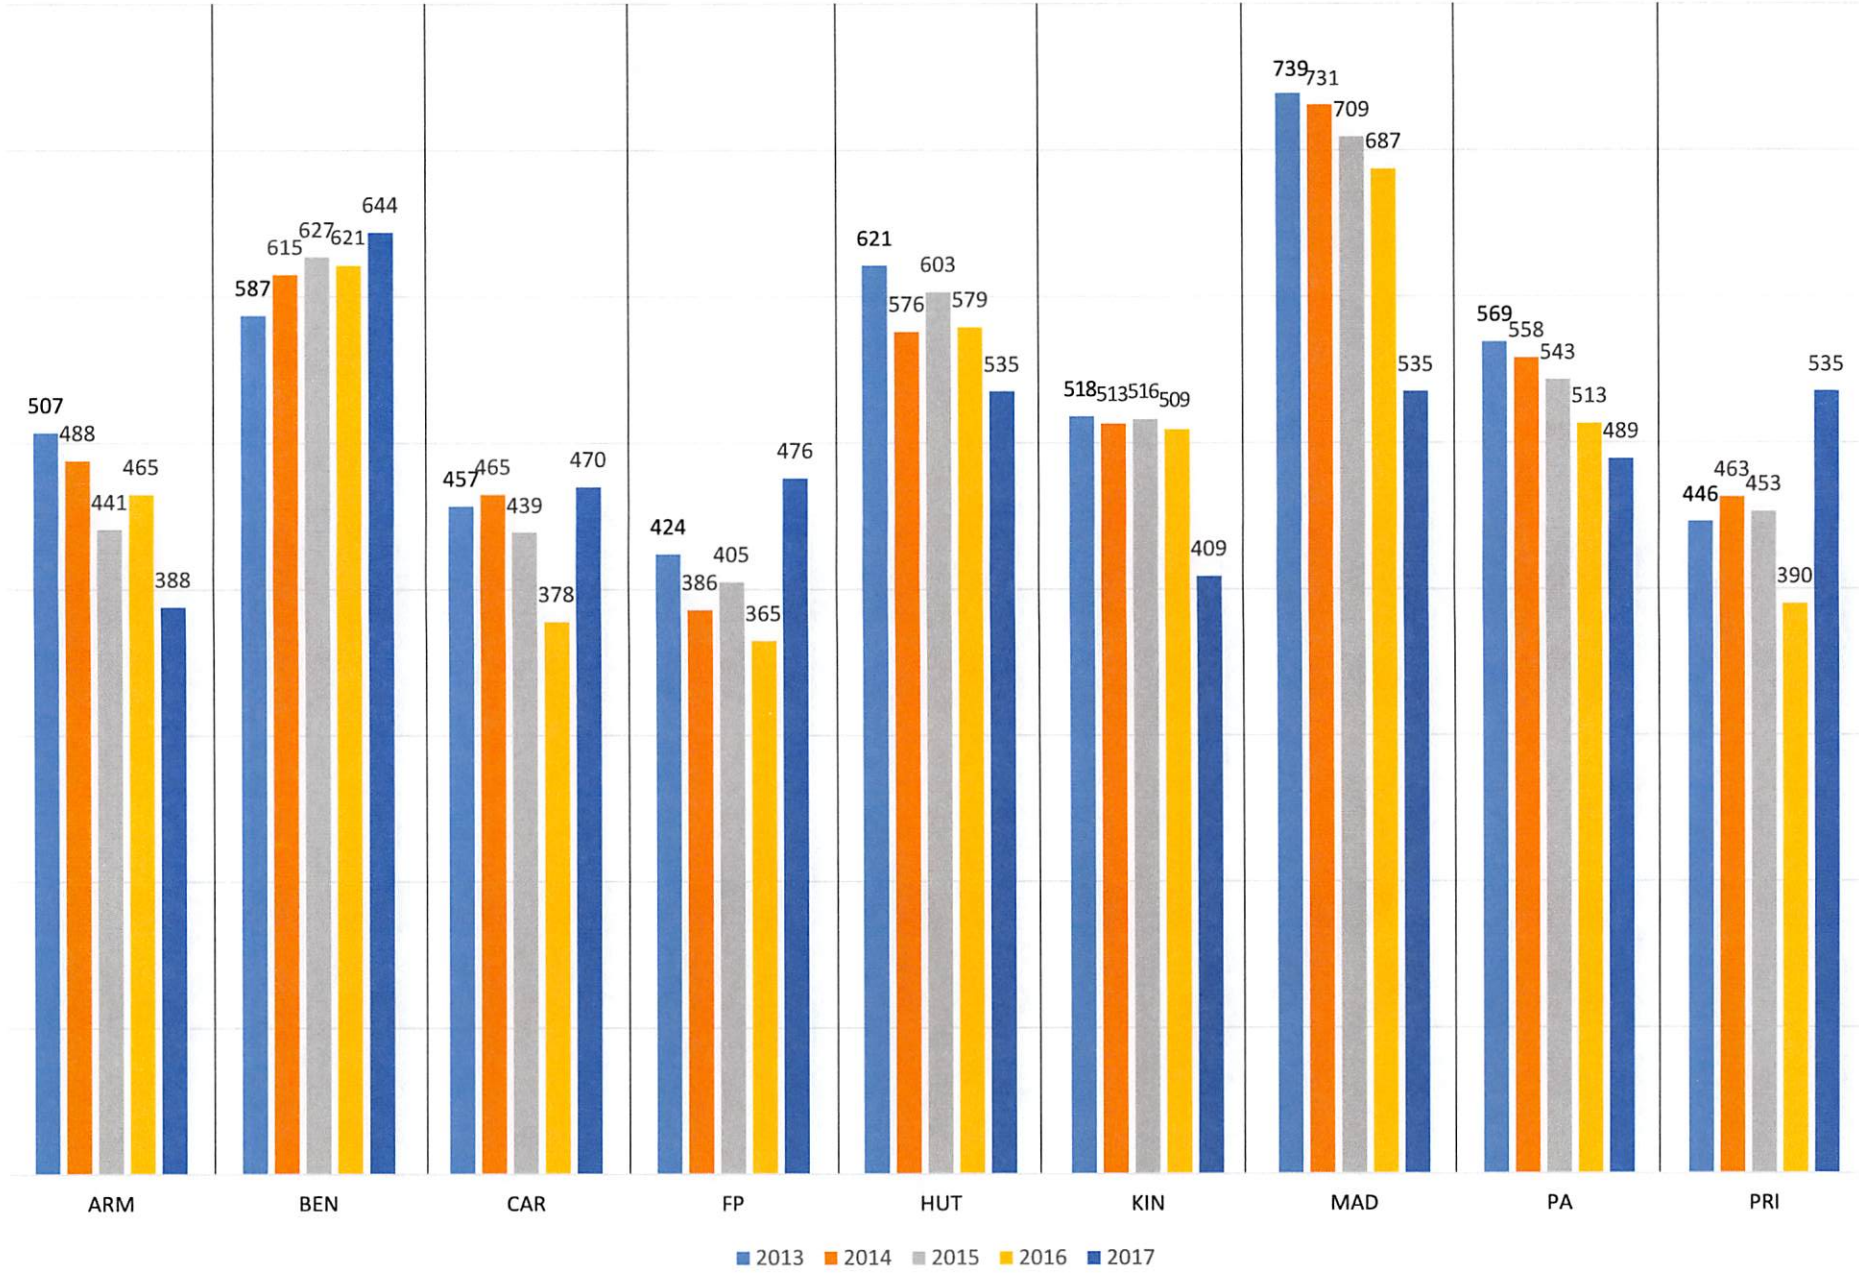

ELEMENTARY SCHOOLS 5-YR TREND