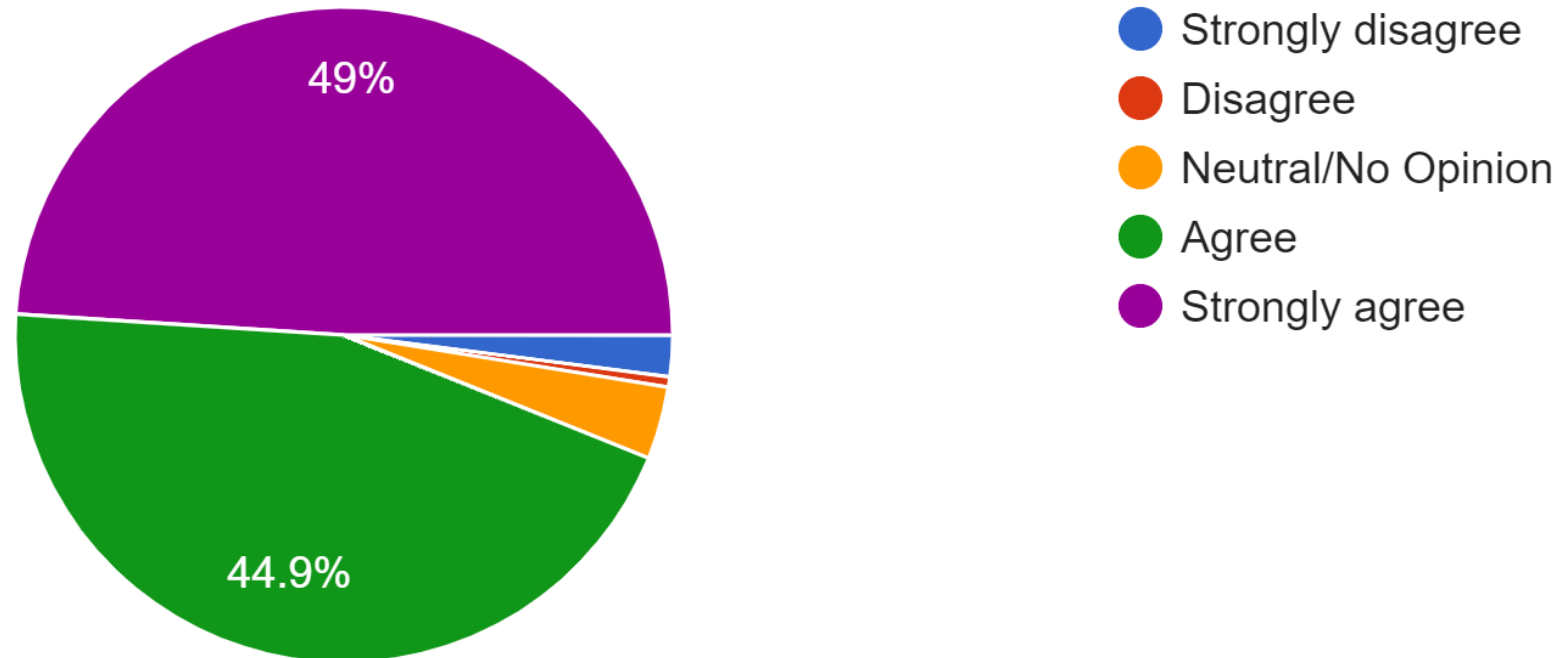

I feel ESD is a safe and supportive place for my student(s).

196 responses