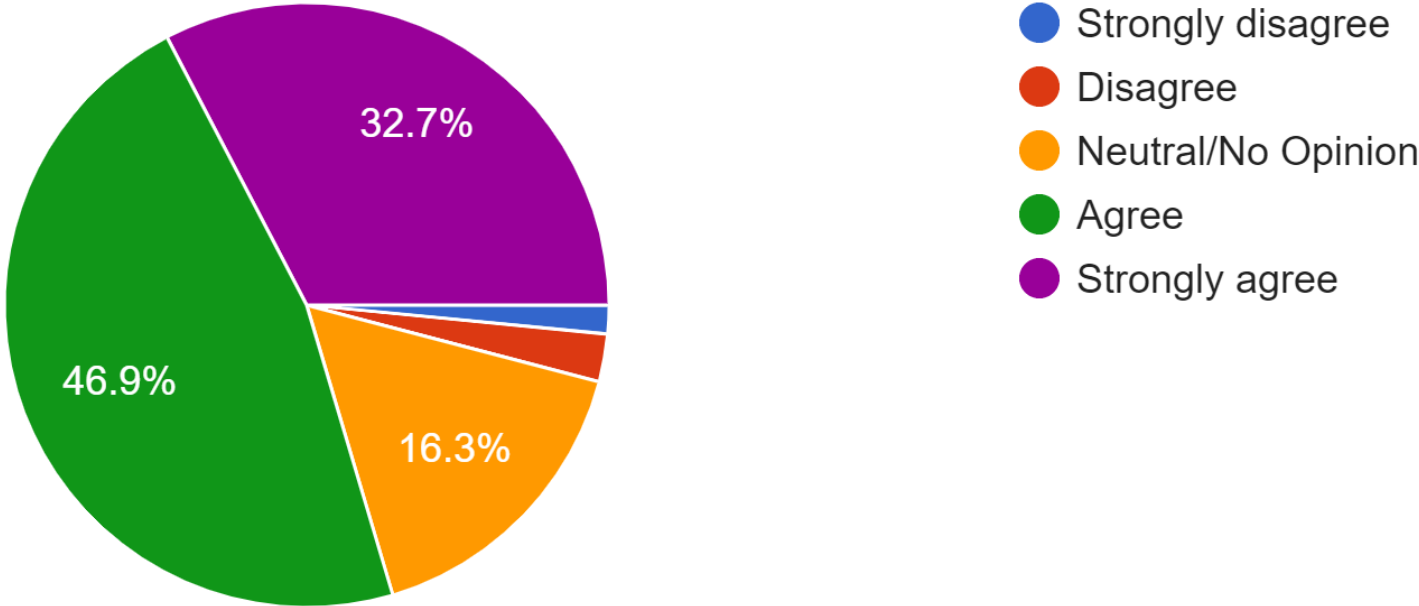

ESD provides activities that are developmentally appropriate, stimulating and fun in a safe environment.

196 responses