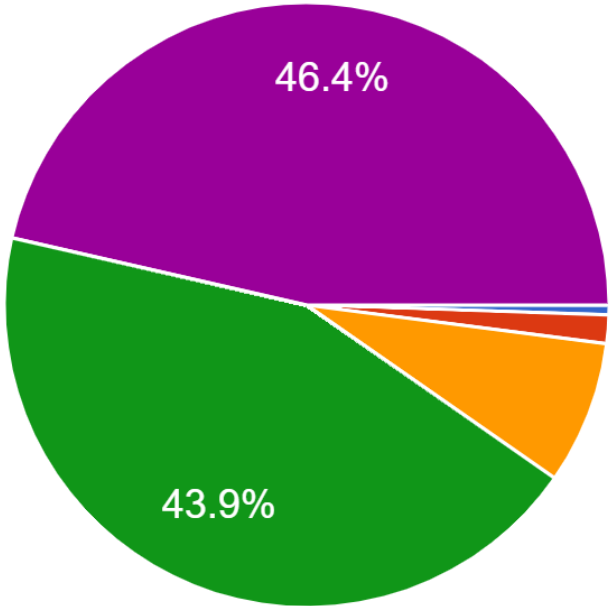

ESD's administrative staff (office staff) responsive, courteous and knowledgeable.

196 responses

- Strongly disagree
- Disagree
- Neutral/No Opinion
- Agree
- Strongly agree