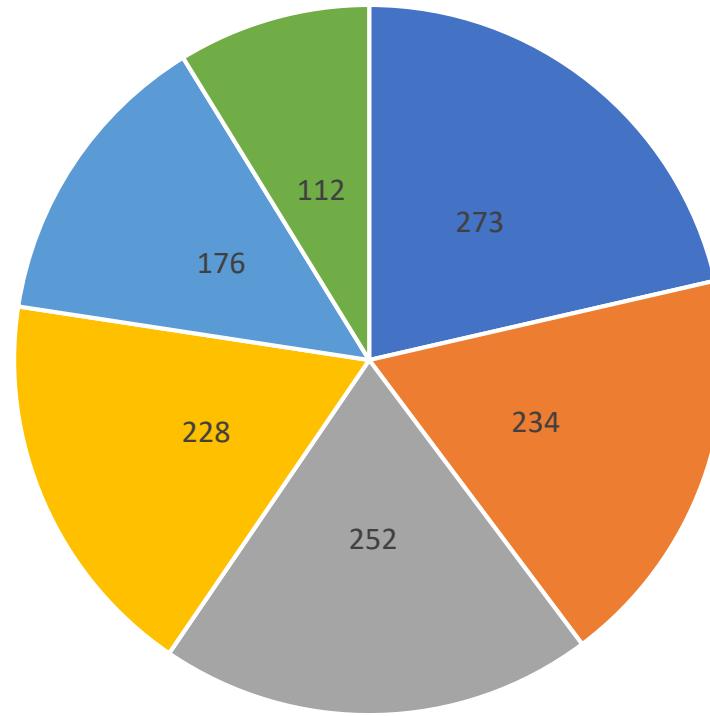

SPRING INTO ESO!

■ Kinder ■ 1st Grade ■ 2nd grade ■ 3rd grade ■ 4th grade ■ 5th grade

Students by Grade level

Total number of students: 1275

How long have your student(s) been involved in the ESD program?