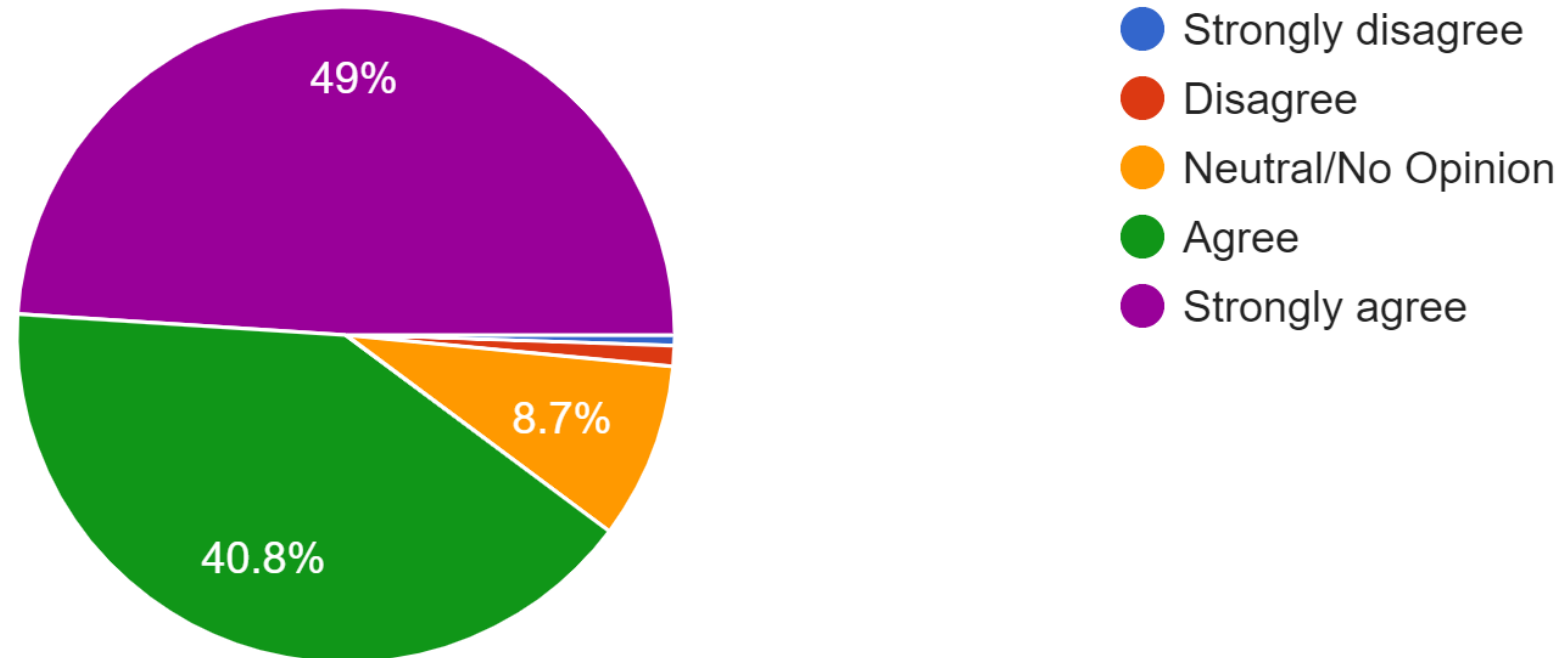

196 responses

Program instructors maintain open communication with me.

196 responses

I find ESD's administrative staff (office staff) are helpful and pleasant

196 responses

ESD's administrative staff (office staff) responsive, courteous and knowledgeable.