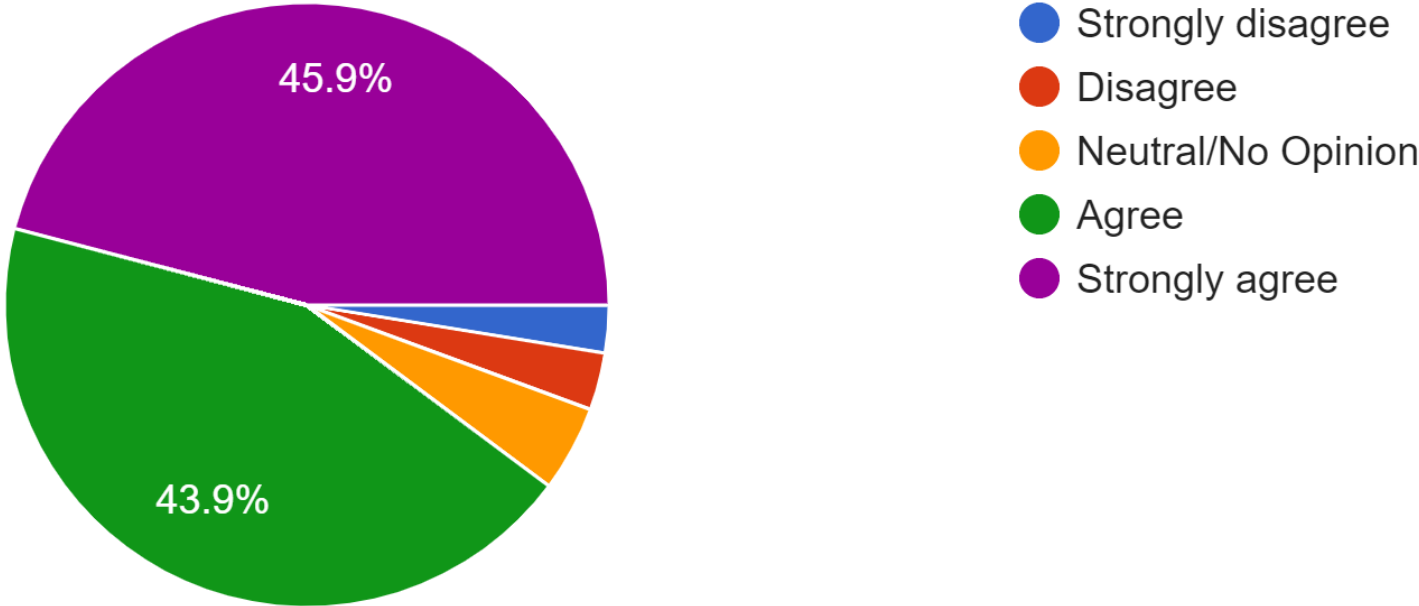

Overall, I am satisfied with the ESD program and would recommend it to other parents for their student(s).

196 responses