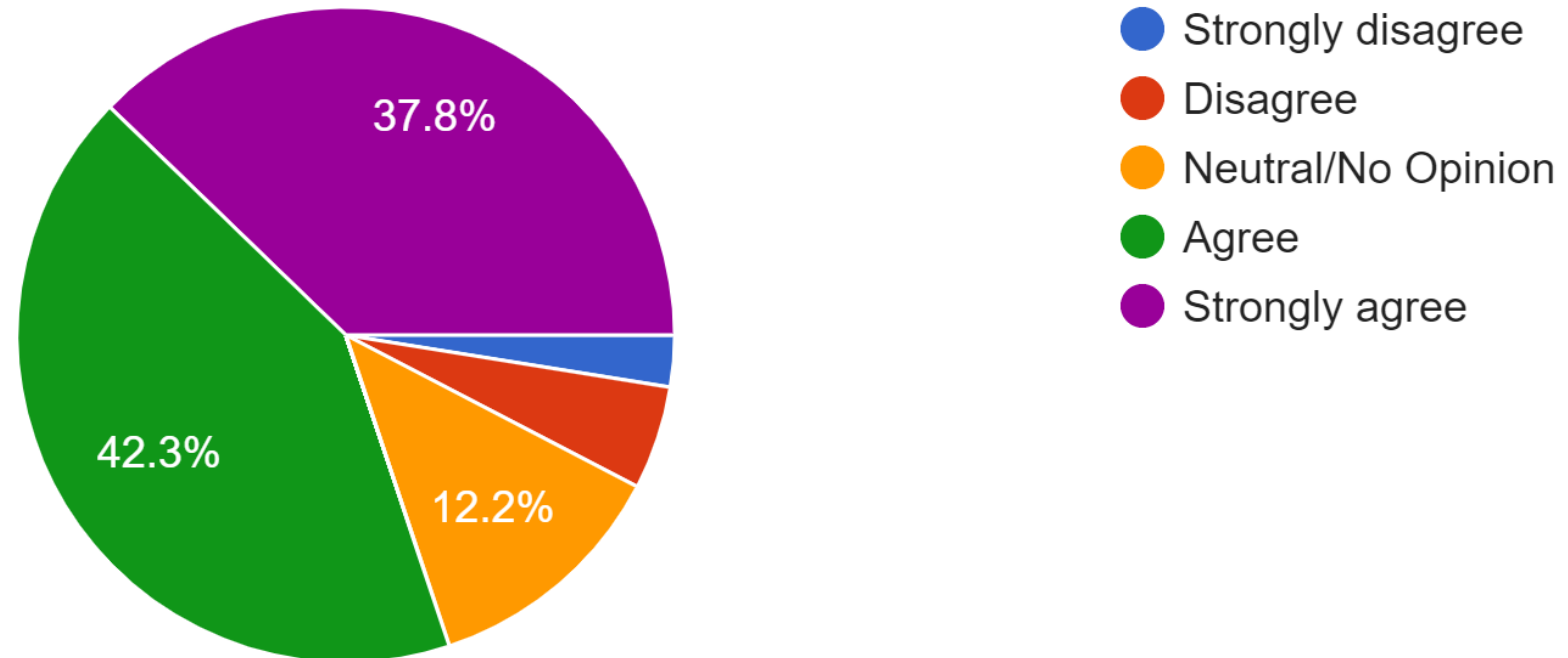

Program instructors maintain open communication with me.

196 responses