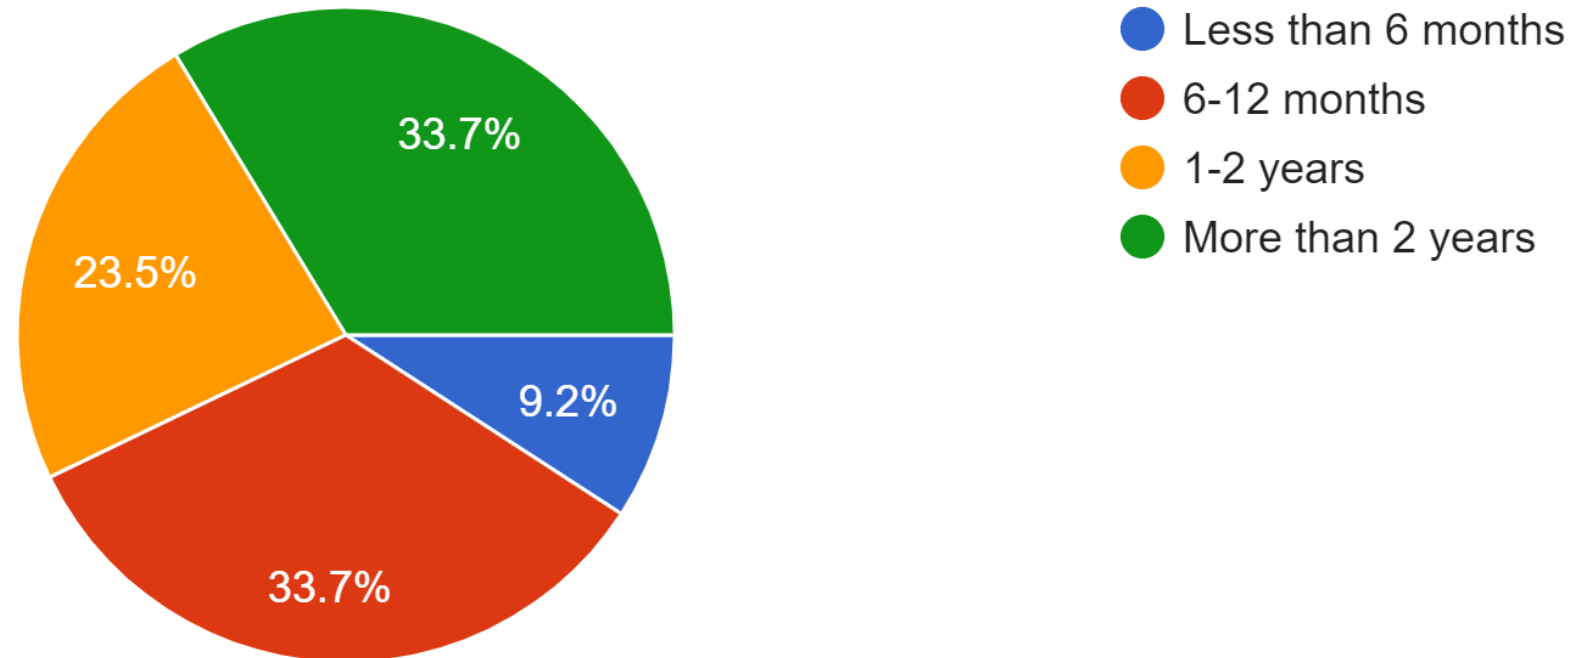

How long have your student(s) been involved in the ESD program?

196 responses