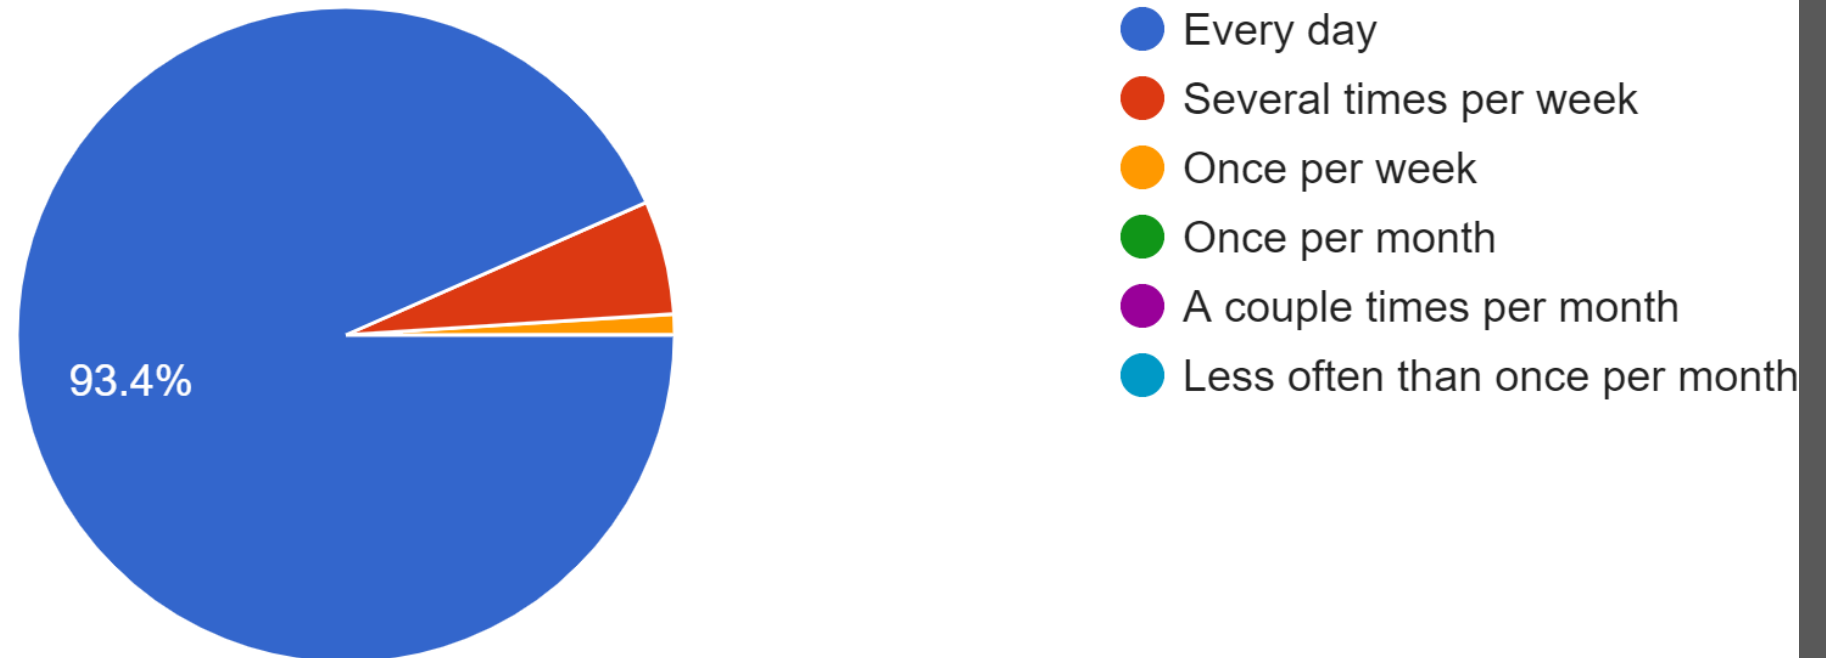

How often does your student(s) typically attend ESD?

196 responses