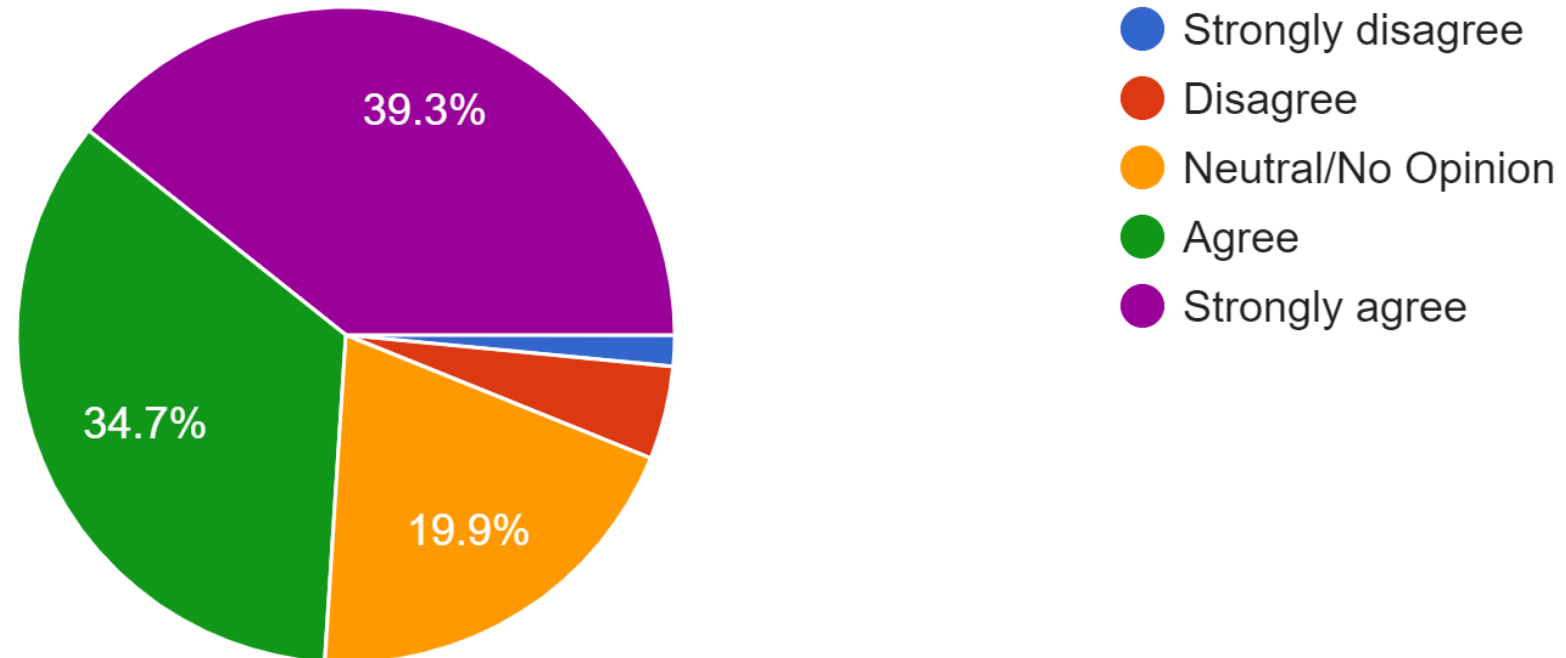

It is important to me that my student(s) complete their homework at

196 responses