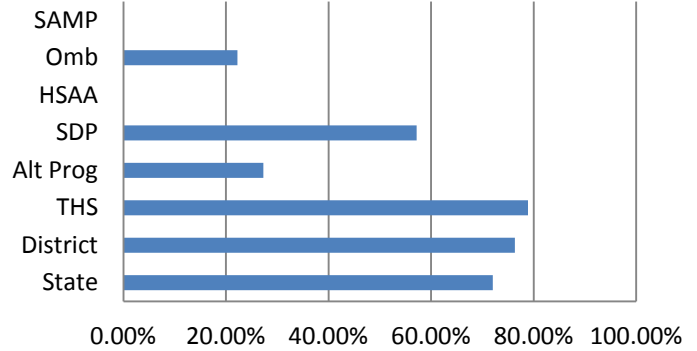

US History QDI by School

	State	Distri ct	THS	Alt Prog	SDP	HSAA	Omb	SAMP
■ QDI		156.6	162.4	40.91	100.0	0.00	22.22	0

US History 2012 Pass Rate by School

	State	Distri ct	THS	Alt Prog	SDP	HSAA	Omb	SAMP
■ Pass %	72.00%	76.30%	78.87%	27.27%	71.43%	0.00%	22.22%	0.00%

US History 2012 Categories by School