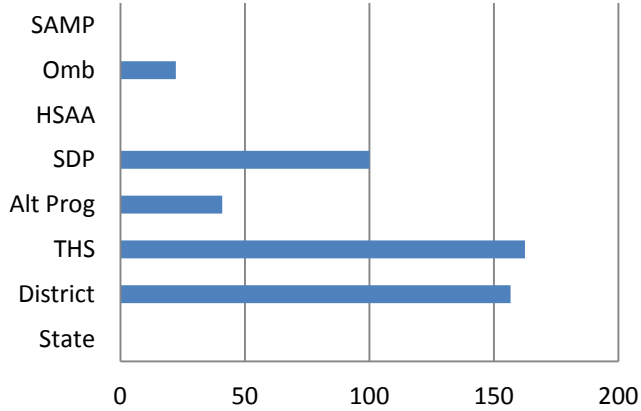

US History QDI by School

	State	Distri ct	THS	Alt Prog	SDP	HSAA	Omb	SAMP
■ QDI		156.6	162.4	40.91	100.0	0.00	22.22	0

US History 2012 Pass Rate by School

	State	Distri ct	THS	Alt Prog	SDP	HSAA	Omb	SAMP
■ Pass %	72.00%	76.30%	78.87%	27.27%	71.43%	0.00%	22.22%	0.00%

US History 2012 Categories by School