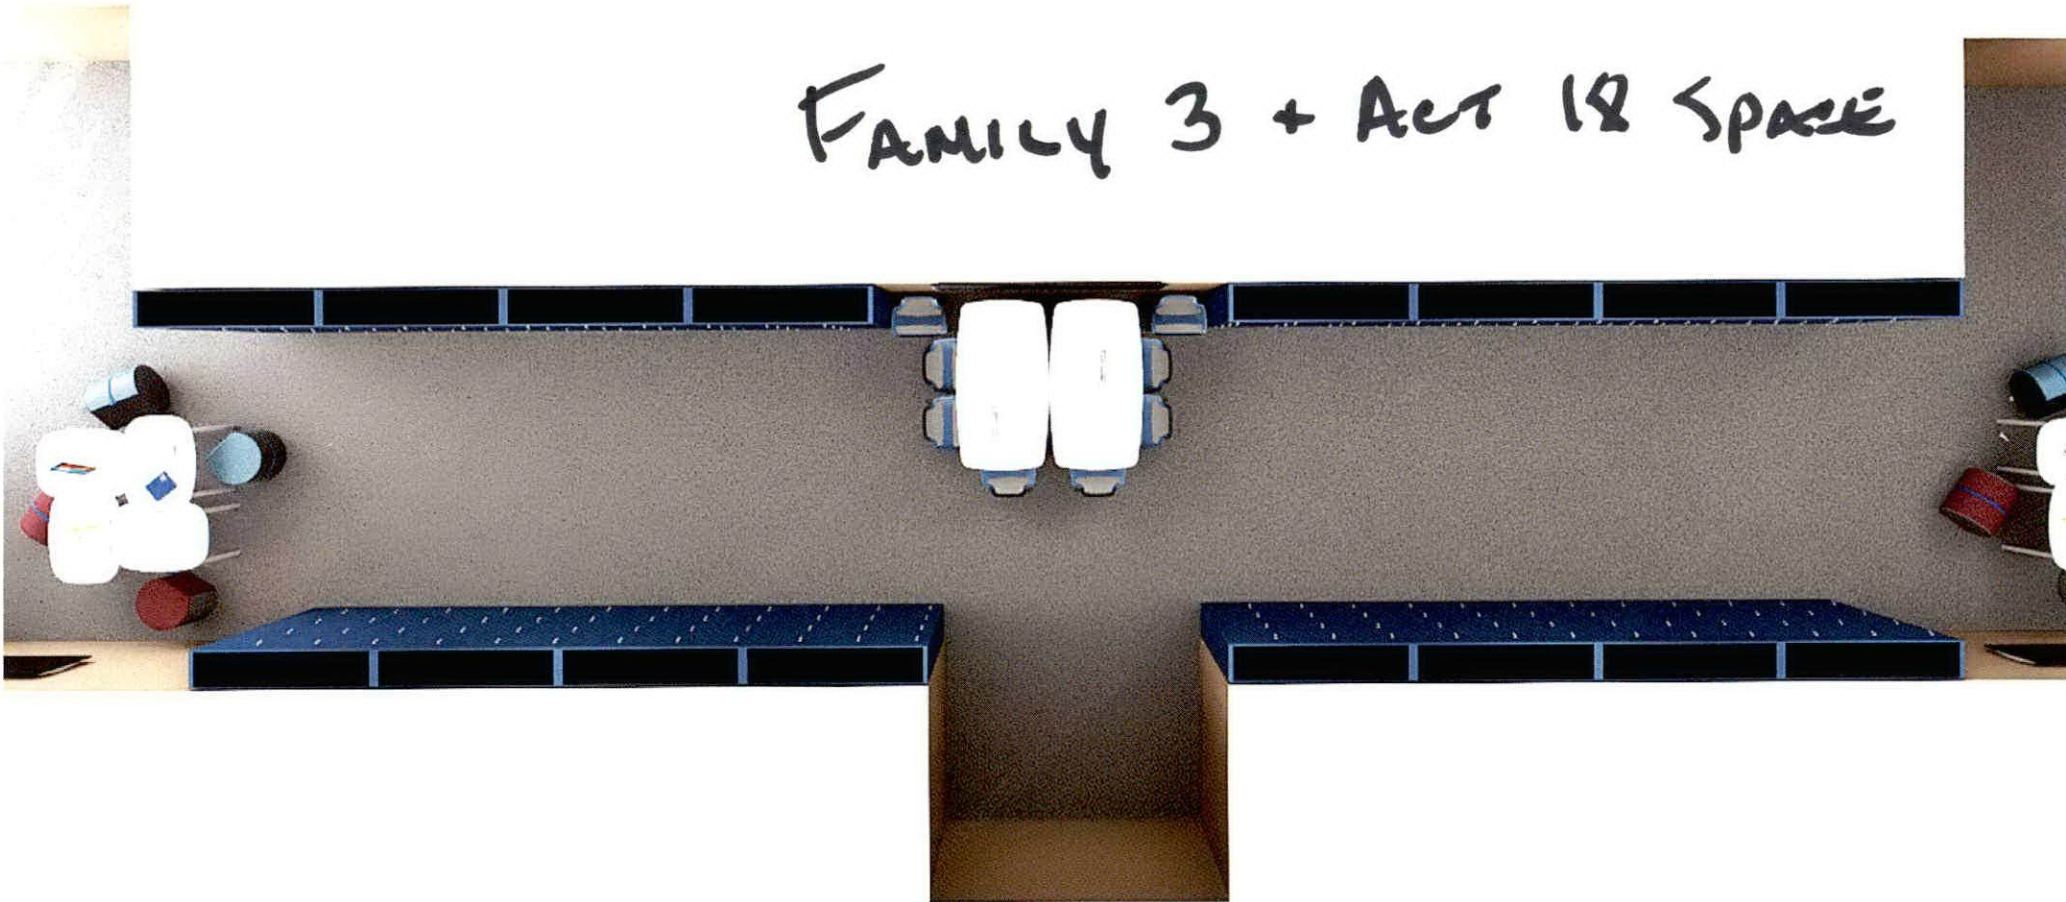

FAMILY 1 + 2

SPACE

FAMILY 3 + Act 18 SPACE

STEAMSPACE™ Tablet Holder

INCLUDES:

+ 1 x STEAMSPACE Tablet Holder* 12"x3"x7"H
(Tablet not included.)

NORVABOARD™ Board*

L 24"
H 2"
W 12"