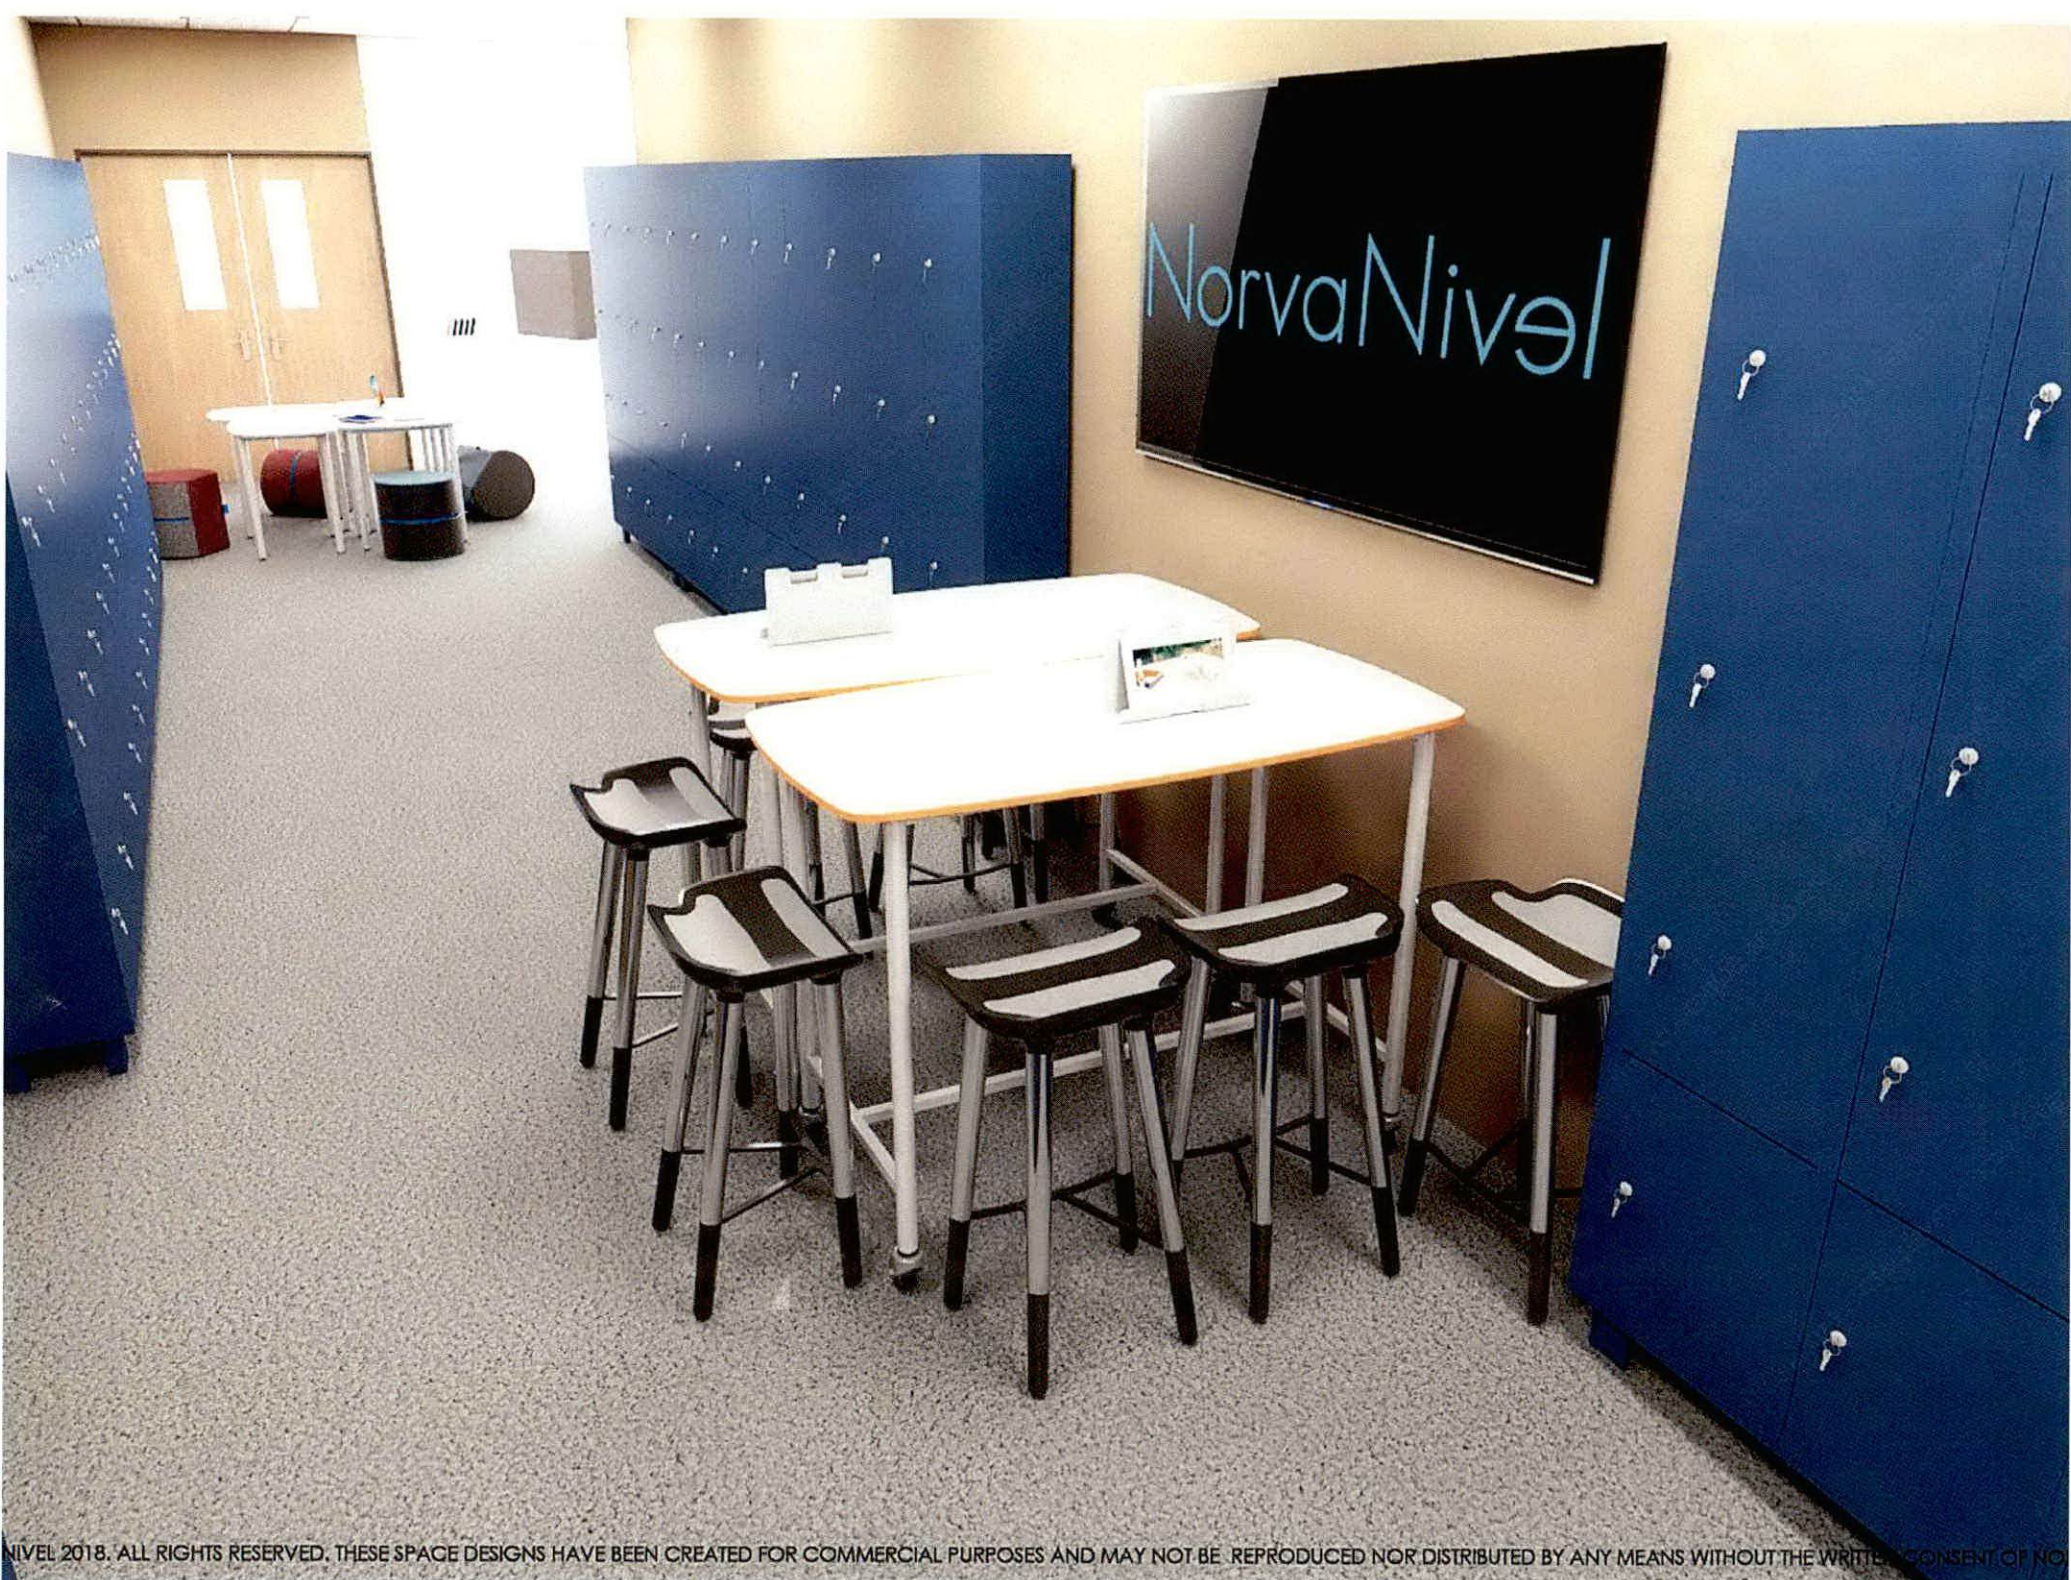

FAMILY 1 + 2

SPACE

FAMILY 3 + Act 18 SPACE

STEAMSPACE™ Tablet Holder

INCLUDES:

+ 1 x STEAMSPACE Tablet Holder* 12"x3"x7"H
(Tablet not included.)

NORVABOARD™ Board*

L 24"
H 2"
W 12"