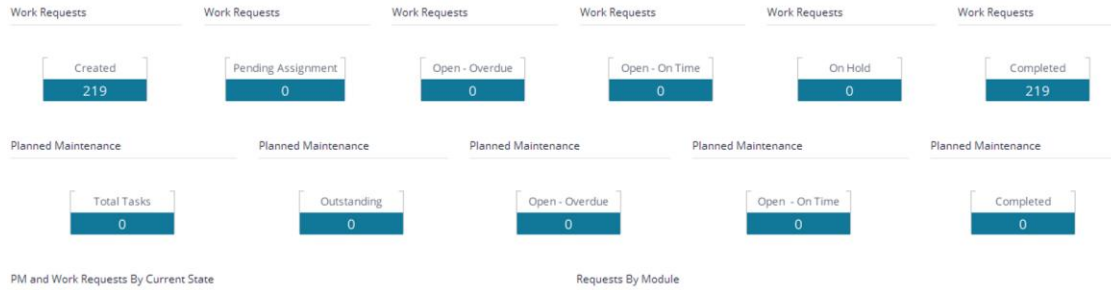

## May Delivery/Custodial Work Orders

166 delivery/custodial work orders created in May

61% completed on time

39% completed after 7 days due to ordering supplies and non-student attendance-based timelines

## May Maintenance Work Orders

219 maintenance work orders created in May

84% completed on time

16% completed after 7 days due to ordering parts and non-student attendance-based timelines

PM and Work Requests Assigned By User