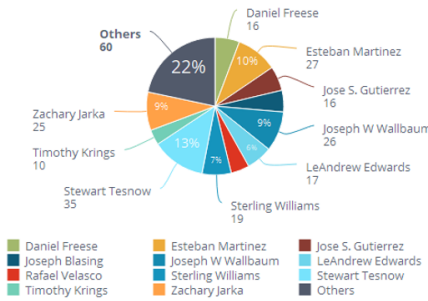

## May Maintenance Work Orders

219 maintenance work orders created in May

84% completed on time

16% completed after 7 days due to ordering parts and non-student attendance-based timelines

PM and Work Requests Assigned By User