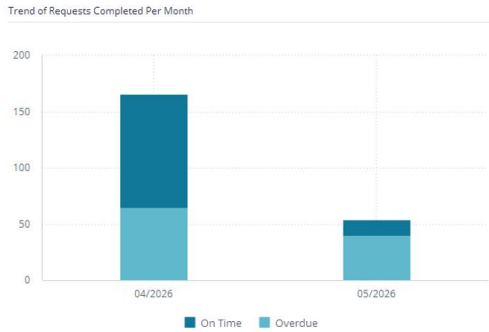

## May Delivery/Custodial Work Orders

166 delivery/custodial work orders created in May

61% completed on time

39% completed after 7 days due to ordering supplies and non-student attendance-based timelines