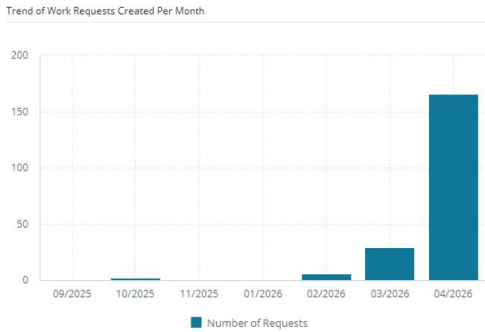

## May Delivery/Custodial Work Orders

166 delivery/custodial work orders created in May

61% completed on time

39% completed after 7 days due to ordering supplies and non-student attendance-based timelines

## May Maintenance Work Orders

219 maintenance work orders created in May

84% completed on time

16% completed after 7 days due to ordering parts and non-student attendance-based timelines

PM and Work Requests Assigned By User