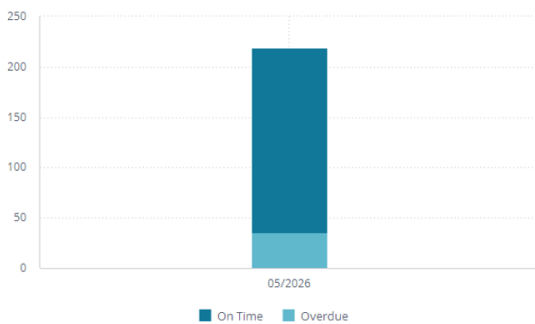

## May Delivery/Custodial Work Orders

166 delivery/custodial work orders created in May

61% completed on time

39% completed after 7 days due to ordering supplies and non-student attendance-based timelines

## May Maintenance Work Orders

219 maintenance work orders created in May

84% completed on time

16% completed after 7 days due to ordering parts and non-student attendance-based timelines

PM and Work Requests Assigned By User

PM and Work Requests By Type

Trend of Requests Completed Per Month

Trend of Work Requests Created Per Month