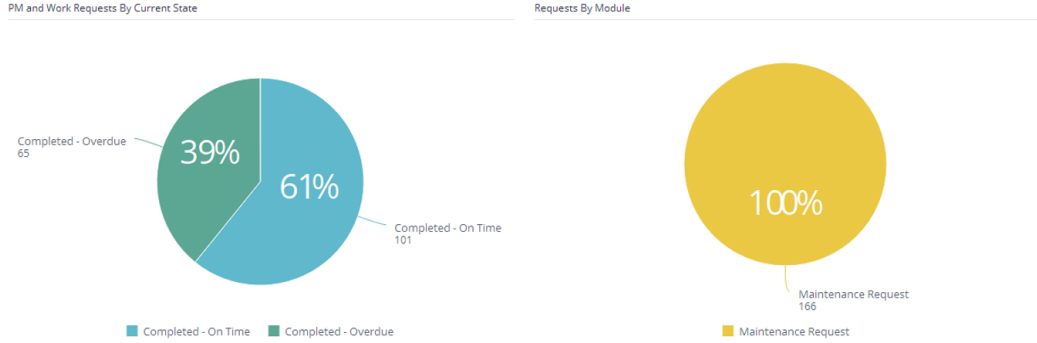

## May Delivery/Custodial Work Orders

166 delivery/custodial work orders created in May

61% completed on time

39% completed after 7 days due to ordering supplies and non-student attendance-based timelines

## May Maintenance Work Orders

219 maintenance work orders created in May

84% completed on time

16% completed after 7 days due to ordering parts and non-student attendance-based timelines

PM and Work Requests Assigned By User