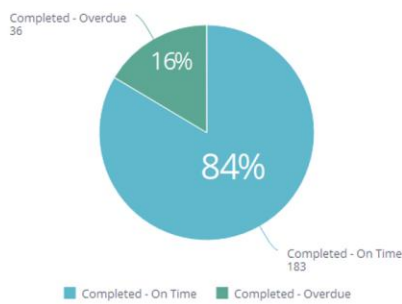

## May Delivery/Custodial Work Orders

166 delivery/custodial work orders created in May

61% completed on time

39% completed after 7 days due to ordering supplies and non-student attendance-based timelines

## May Maintenance Work Orders

219 maintenance work orders created in May

84% completed on time

16% completed after 7 days due to ordering parts and non-student attendance-based timelines

PM and Work Requests Assigned By User