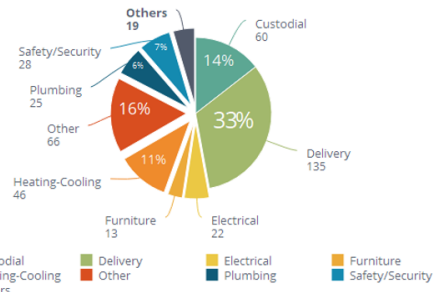

## May Delivery/Custodial Work Orders

166 delivery/custodial work orders created in May

61% completed on time

39% completed after 7 days due to ordering supplies and non-student attendance-based timelines

## May Maintenance Work Orders

219 maintenance work orders created in May

84% completed on time

16% completed after 7 days due to ordering parts and non-student attendance-based timelines

PM and Work Requests Assigned By User

PM and Work Requests By Type

Trend of Requests Completed Per Month

Trend of Work Requests Created Per Month