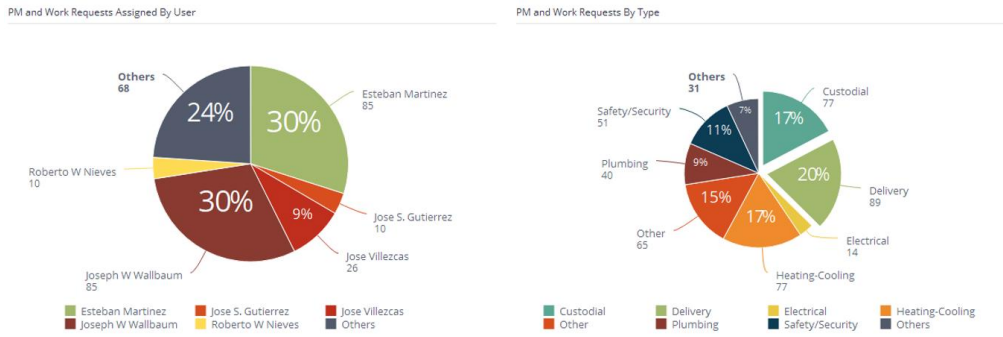

## May Delivery/Custodial Work Orders

166 delivery/custodial work orders created in May

61% completed on time

39% completed after 7 days due to ordering supplies and non-student attendance-based timelines

## May Maintenance Work Orders

219 maintenance work orders created in May

84% completed on time

16% completed after 7 days due to ordering parts and non-student attendance-based timelines

PM and Work Requests Assigned By User