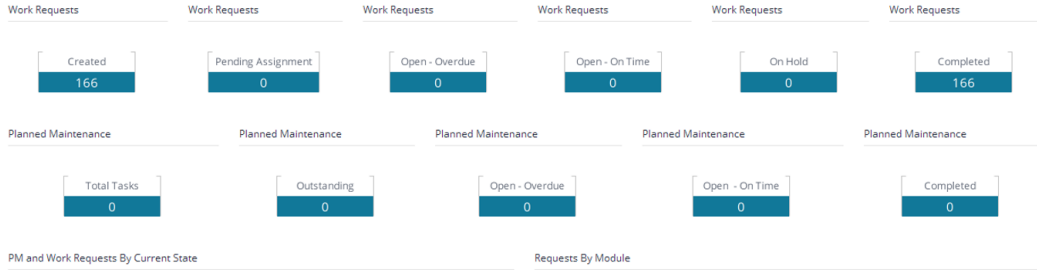

## May Delivery/Custodial Work Orders

166 delivery/custodial work orders created in May

61% completed on time

39% completed after 7 days due to ordering supplies and non-student attendance-based timelines

## May Maintenance Work Orders

219 maintenance work orders created in May

84% completed on time

16% completed after 7 days due to ordering parts and non-student attendance-based timelines

PM and Work Requests Assigned By User