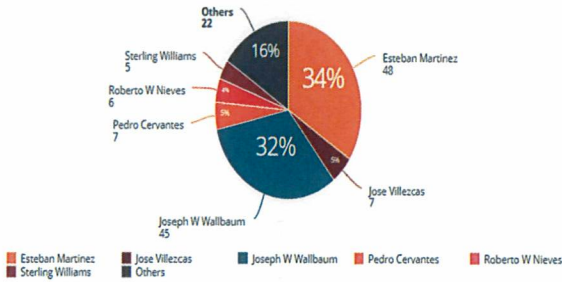

Trend of Requests Completed Per Month