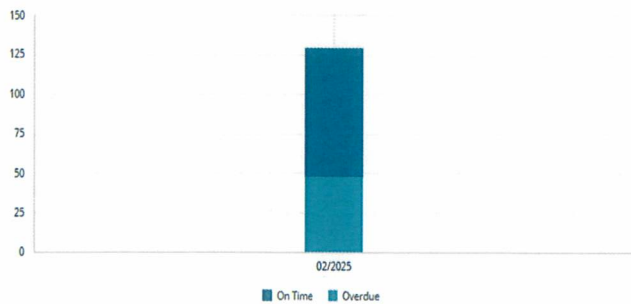

## February Delivery/Custodial Work Orders

130 delivery/custodial work orders created in February

63% completed on time

37% completed after 7 days due to ordering supplies/back orders

PM and Work Requests By Current State

Requests By Module

PM and Work Requests Assigned By User

PM and Work Requests By Type

Trend of Requests Completed Per Month

Trend of Work Requests Created Per Month

## February Maintenance Work Orders

120 maintenance work orders created in February

58% completed on time

42% completed after 7 days due to ordering parts and project based

PM and Work Requests By Current State