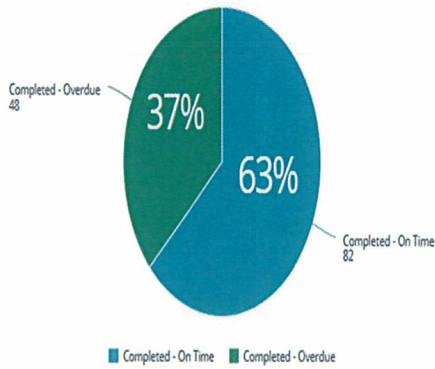

## February Delivery/Custodial Work Orders

130 delivery/custodial work orders created in February

63% completed on time

37% completed after 7 days due to ordering supplies/back orders

PM and Work Requests By Current State

Requests By Module

PM and Work Requests Assigned By User

PM and Work Requests By Type

Trend of Requests Completed Per Month

Trend of Work Requests Created Per Month