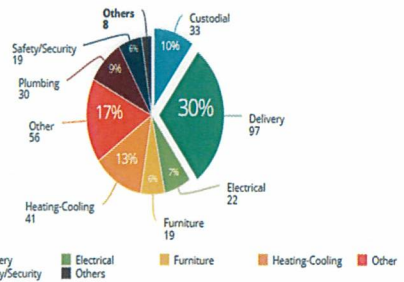

PM and Work Requests By Type

Trend of Work Requests Created Per Month