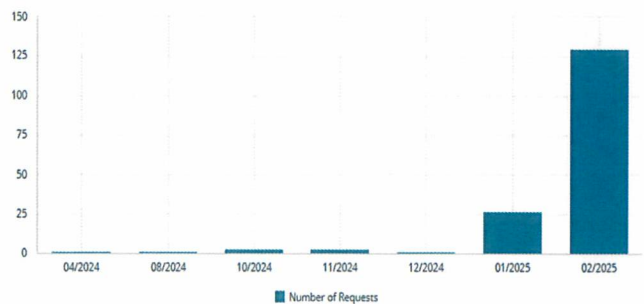

## February Delivery/Custodial Work Orders

130 delivery/custodial work orders created in February

63% completed on time

37% completed after 7 days due to ordering supplies/back orders

PM and Work Requests By Current State

Requests By Module

PM and Work Requests Assigned By User

PM and Work Requests By Type

Trend of Requests Completed Per Month

Trend of Work Requests Created Per Month

## February Maintenance Work Orders

120 maintenance work orders created in February

58% completed on time

42% completed after 7 days due to ordering parts and project based

PM and Work Requests By Current State