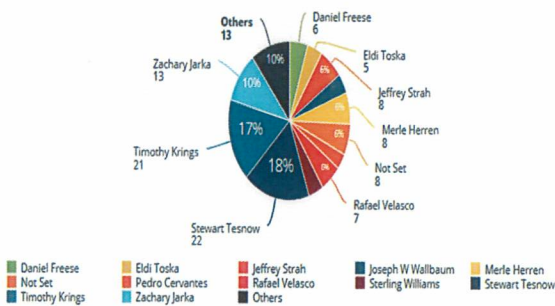

Trend of Requests Completed Per Month