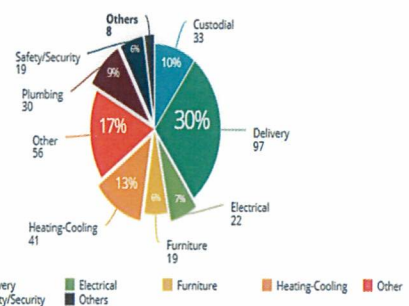

Trend of Work Requests Created Per Month

PM and Work Requests By Type