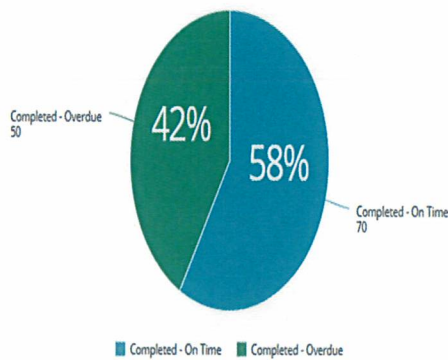

## February Maintenance Work Orders

120 maintenance work orders created in February

58% completed on time

42% completed after 7 days due to ordering parts and project based

PM and Work Requests By Current State

Requests By Module

PM and Work Requests Assigned By User

PM and Work Requests By Type

Trend of Requests Completed Per Month

Trend of Work Requests Created Per Month