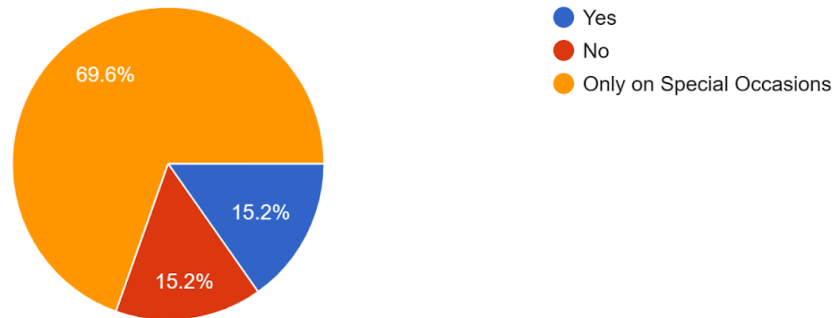

Dress Code Staff Poll

What grade(s) do you primarily teach?

46 responses

Should students be able to wear hats/hoods during the school day?

46 responses

	Yes		No		Only on Special Occasions	
	Count	Percentage	Count	Percentage	Count	Percentage
Pre-K - 4th	0	0%	1	6%	17	94%
5th-8th	2	14%	3	21%	9	64%
9th-12	5	36%	3	21%	6	43%