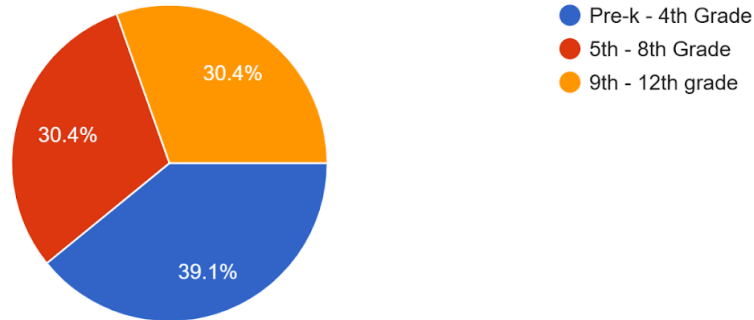

Dress Code Staff Poll

What grade(s) do you primarily teach?

46 responses

Should students be able to wear hats/hoods during the school day?

46 responses

	Yes		No		Only on Special Occasions	
	Count	Percentage	Count	Percentage	Count	Percentage
Pre-K - 4th	0	0%	1	6%	17	94%
5th-8th	2	14%	3	21%	9	64%
9th-12	5	36%	3	21%	6	43%