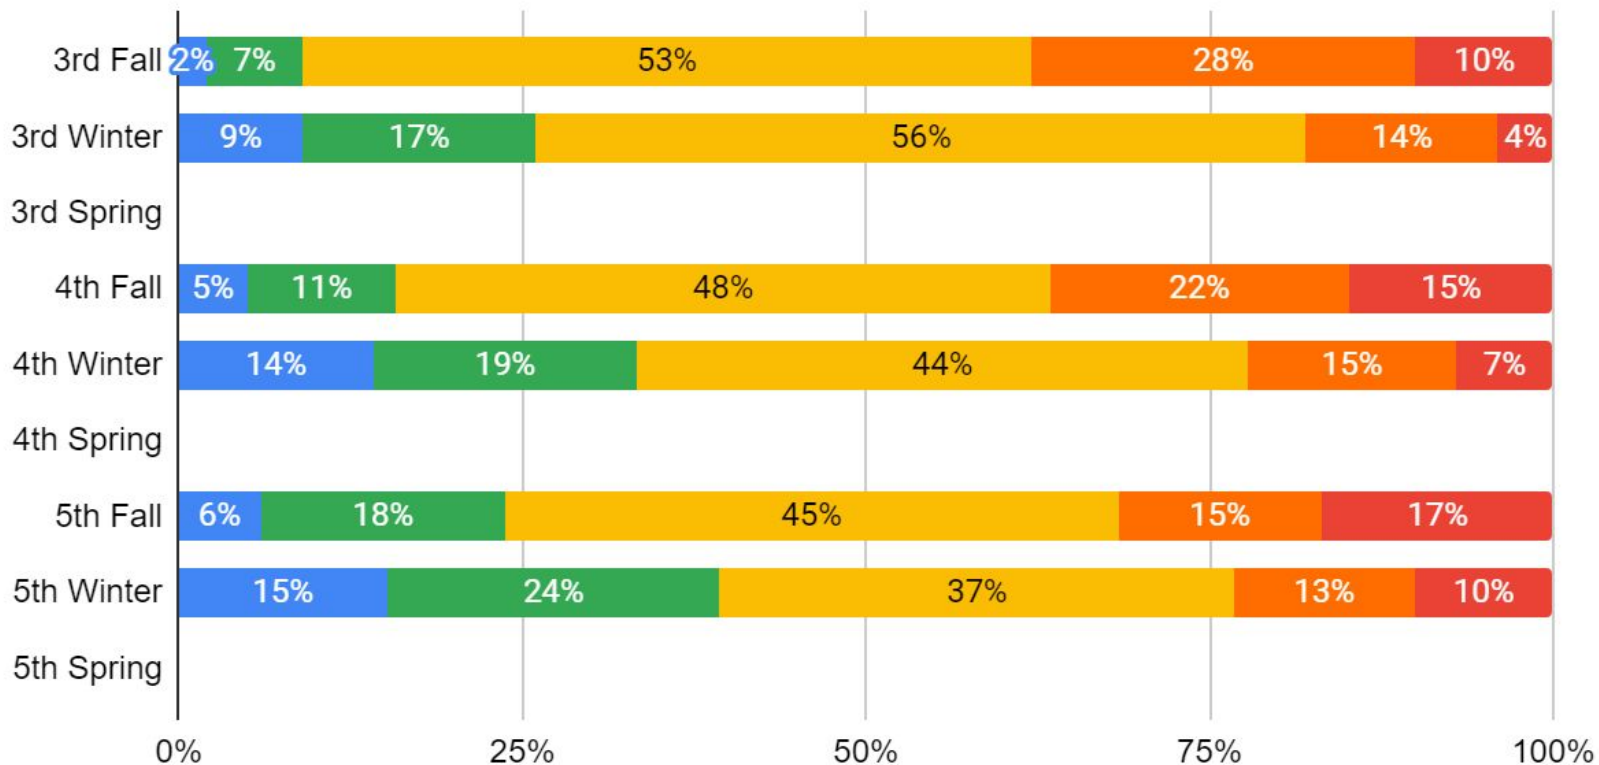

Mid or Above Early On One Below Two Below Three + Below

Math Grade Level

Mid or Above Early On One Below Two Below Three + Below

K-2 Math Achievement Comparison

Mid or Above Early On One Below Two Below

3-5 Math Achievement Comparison

Mid or Above Early On One Below Two Below Three+ Below

6-8 Math Achievement Comparison

Mid or Above Early On One Below Two Below Three+ Below

All School Achievement Progress

Eisenhower Achievement Progress