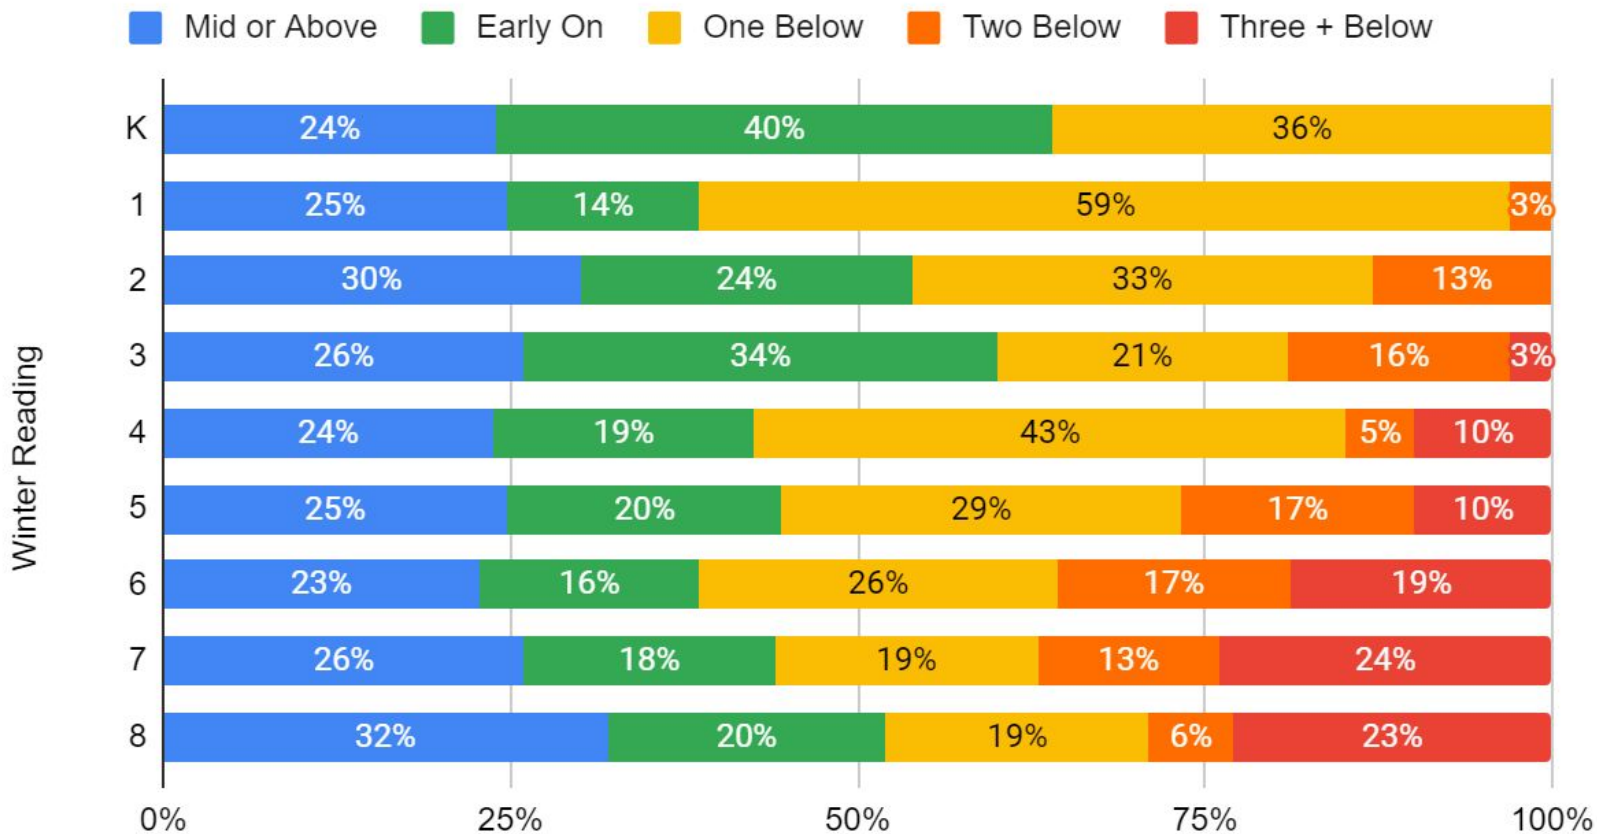

iReady Data

Winter 2025

Winter Reading Big Picture

Overall Winter Reading Results

Mid or Above Early On One Below Two Below Three + Below

Reading Grade Level

K-2 Reading Achievement Comparison

Mid or Above Early On One Below Two Below