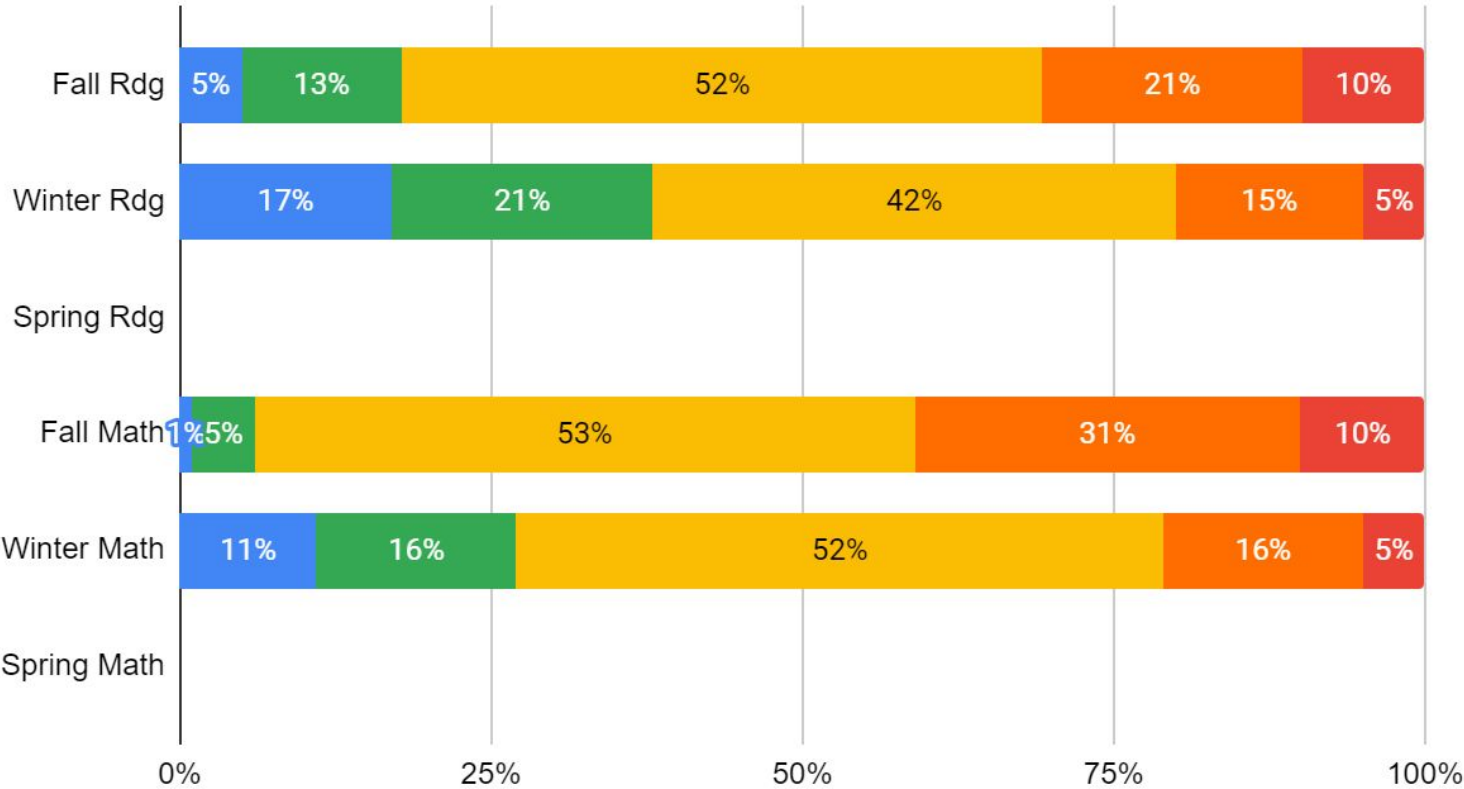

Mid or Above Early On One Below Two Below Three+ Below

6-8 Math Achievement Comparison

Mid or Above Early On One Below Two Below Three+ Below

All School Achievement Progress

Eisenhower Achievement Progress

Lincoln Achievement Progress

Mid or Above Early On One Below Two Below Three+ Below

Murrayville-Woodson Achievement Progress

Mid or Above Early On One Below Two Below Three+ Below

North Achievement Progress