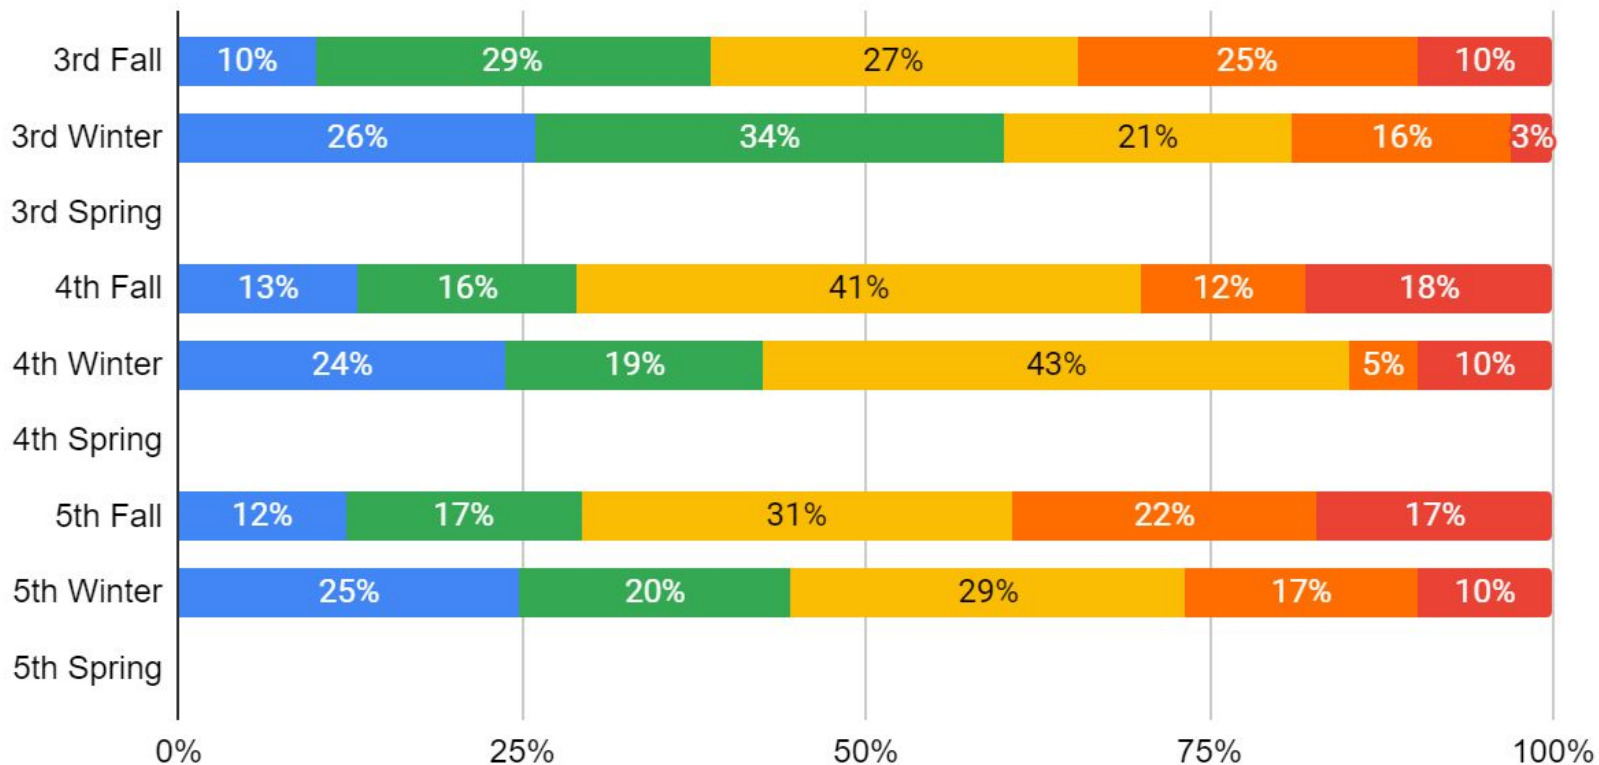

iReady Data

Winter 2025

Winter Reading Big Picture

Overall Winter Reading Results

Mid or Above Early On One Below Two Below Three + Below

Reading Grade Level

K-2 Reading Achievement Comparison

Mid or Above Early On One Below Two Below

3-5 Reading Achievement Comparison

Mid or Above Early On One Below Two Below Three+ Below

6-8 Reading Achievement Comparison

Mid or Above Early On One Below Two Below Three+ Below

Winter Math Big Picture

Overall Winter Math Results