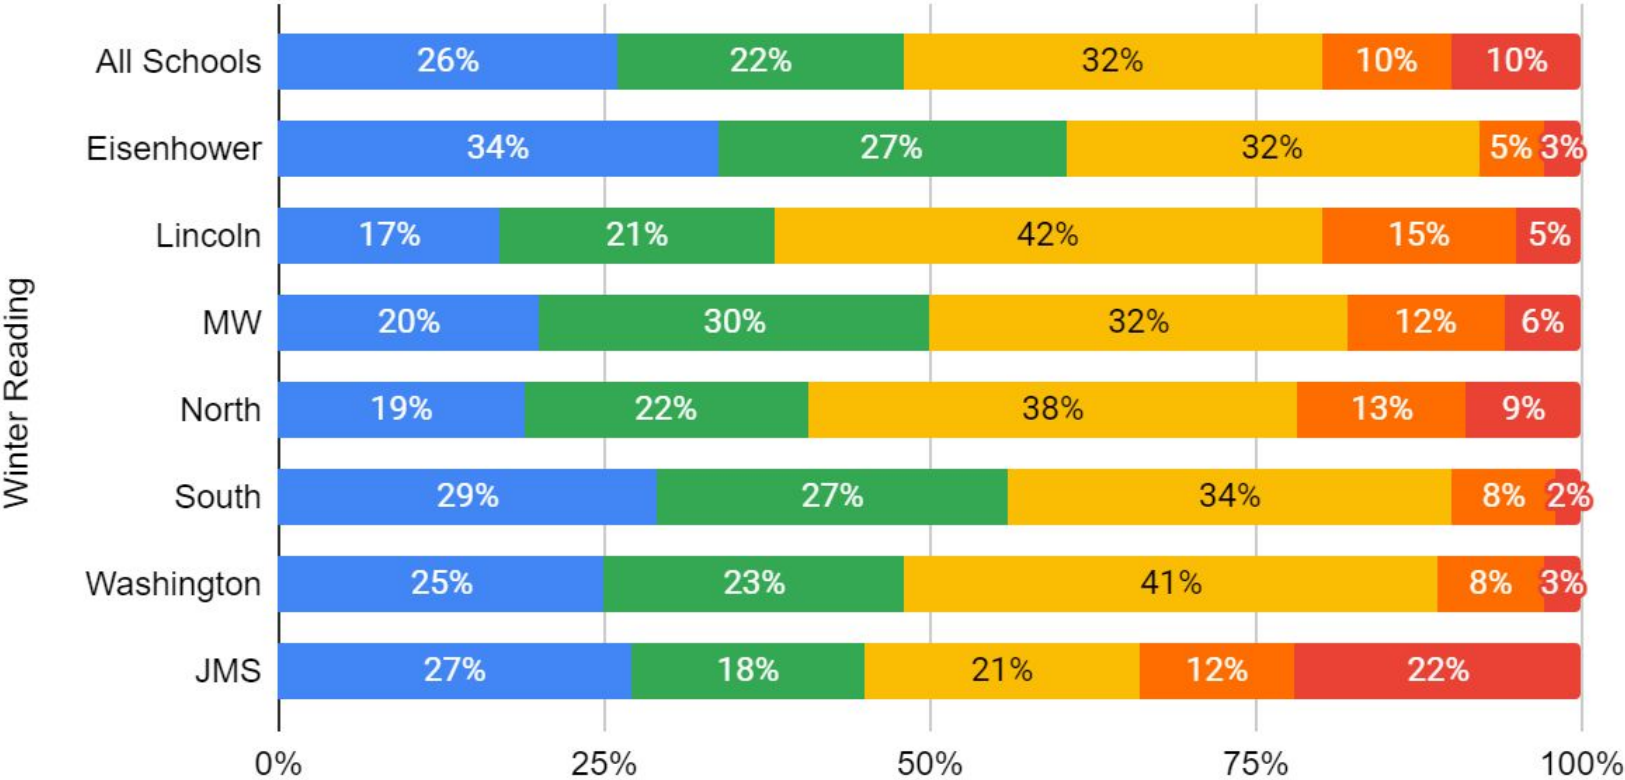

iReady Data

Winter 2025

Winter Reading Big Picture

Overall Winter Reading Results

Mid or Above Early On One Below Two Below Three + Below

Reading Grade Level

K-2 Reading Achievement Comparison

Mid or Above Early On One Below Two Below

3-5 Reading Achievement Comparison

Mid or Above Early On One Below Two Below Three+ Below

6-8 Reading Achievement Comparison

Mid or Above Early On One Below Two Below Three+ Below

Winter Math Big Picture

Overall Winter Math Results