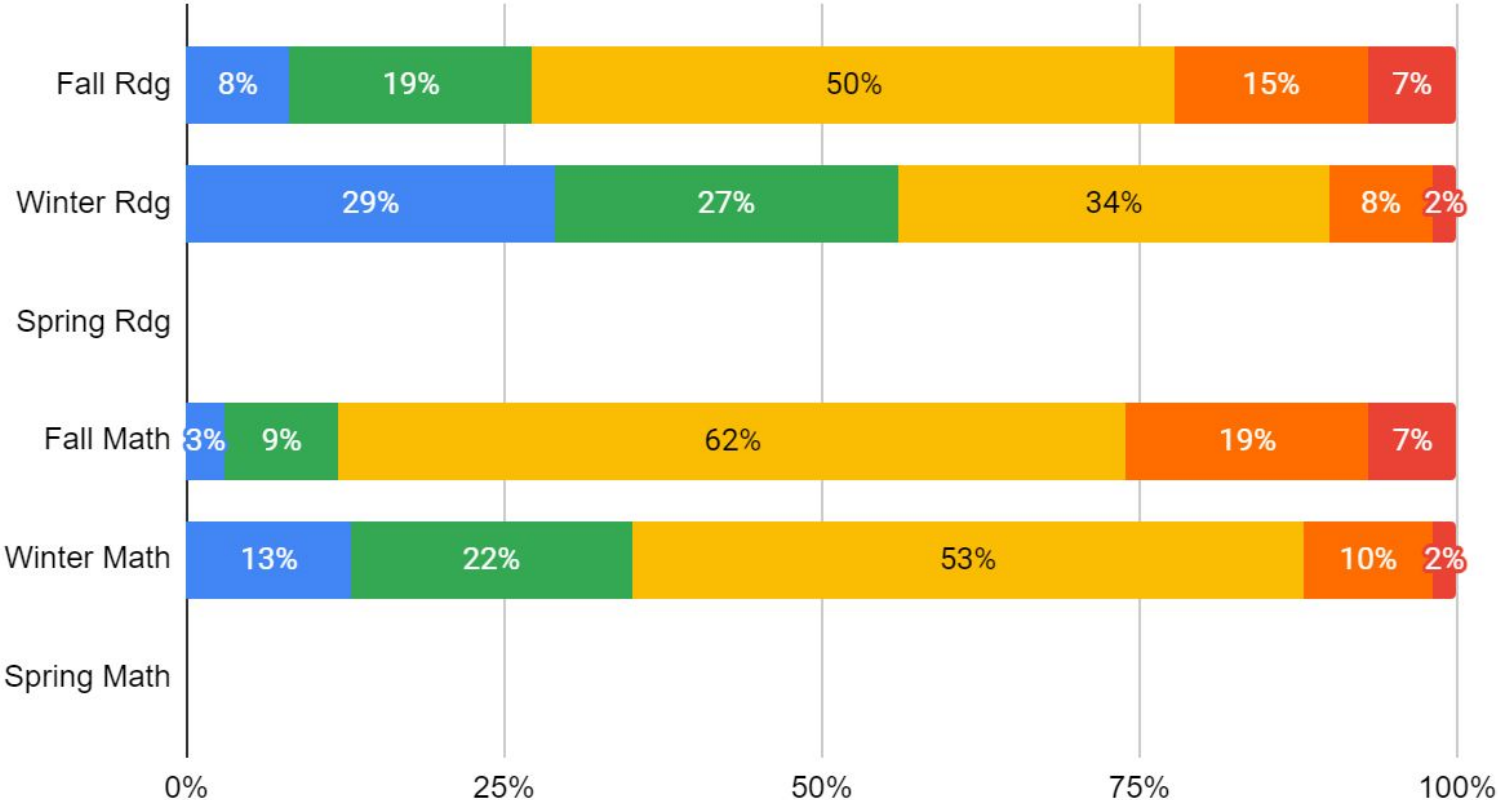

Lincoln Achievement Progress

Mid or Above Early On One Below Two Below Three+ Below

Murrayville-Woodson Achievement Progress

Mid or Above Early On One Below Two Below Three+ Below

North Achievement Progress

Mid or Above Early On One Below Two Below Three+ Below

South Achievement Progress

Mid or Above Early On One Below Two Below Three+ Below

Washington Achievement Progress

Mid or Above Early On One Below Two Below Three+ Below