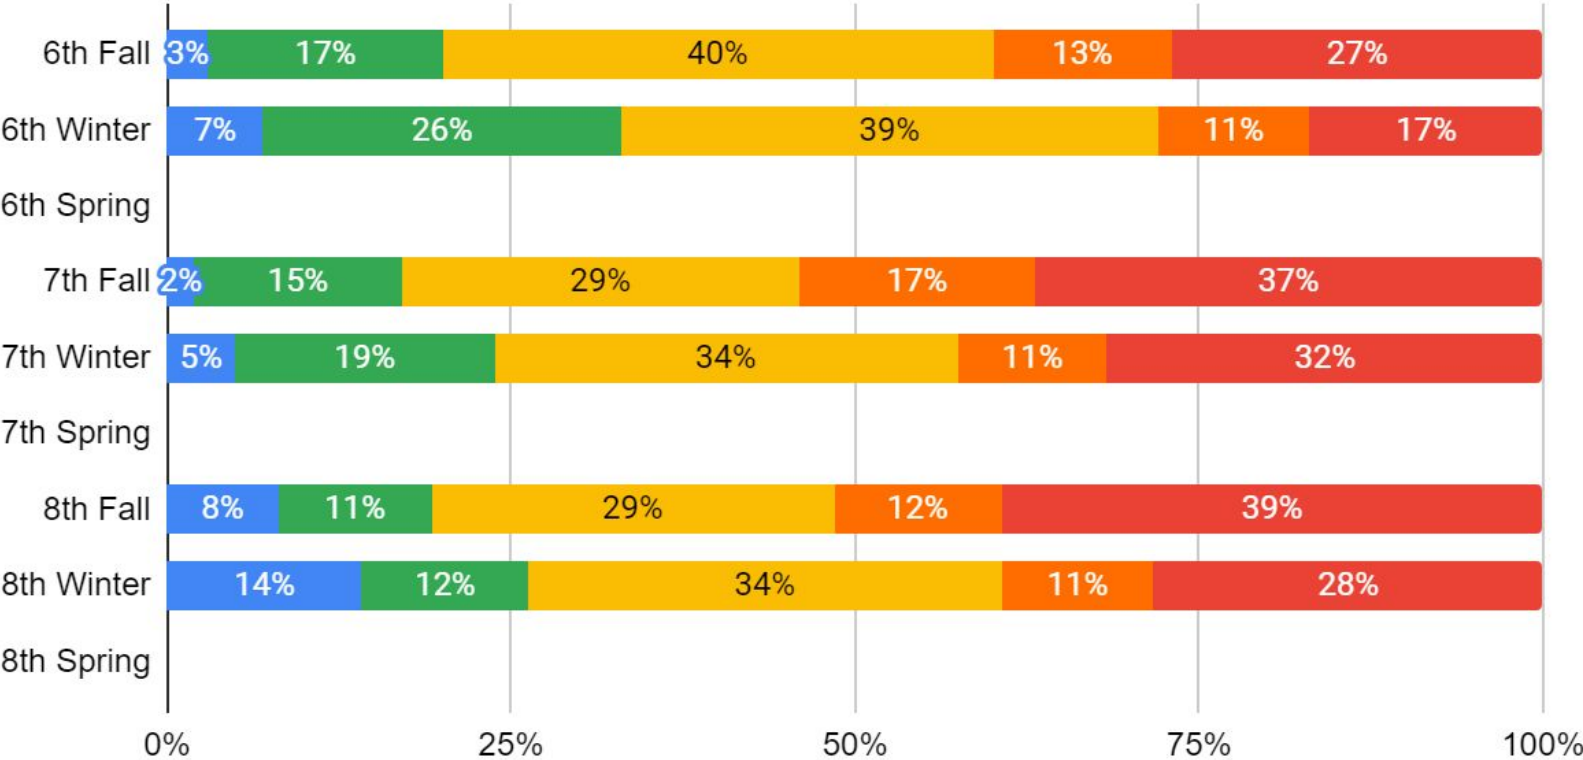

Mid or Above Early On One Below Two Below Three + Below

Math Grade Level

Mid or Above Early On One Below Two Below Three + Below

K-2 Math Achievement Comparison

Mid or Above Early On One Below Two Below

3-5 Math Achievement Comparison

Mid or Above Early On One Below Two Below Three+ Below

6-8 Math Achievement Comparison

Mid or Above Early On One Below Two Below Three+ Below

All School Achievement Progress

Eisenhower Achievement Progress