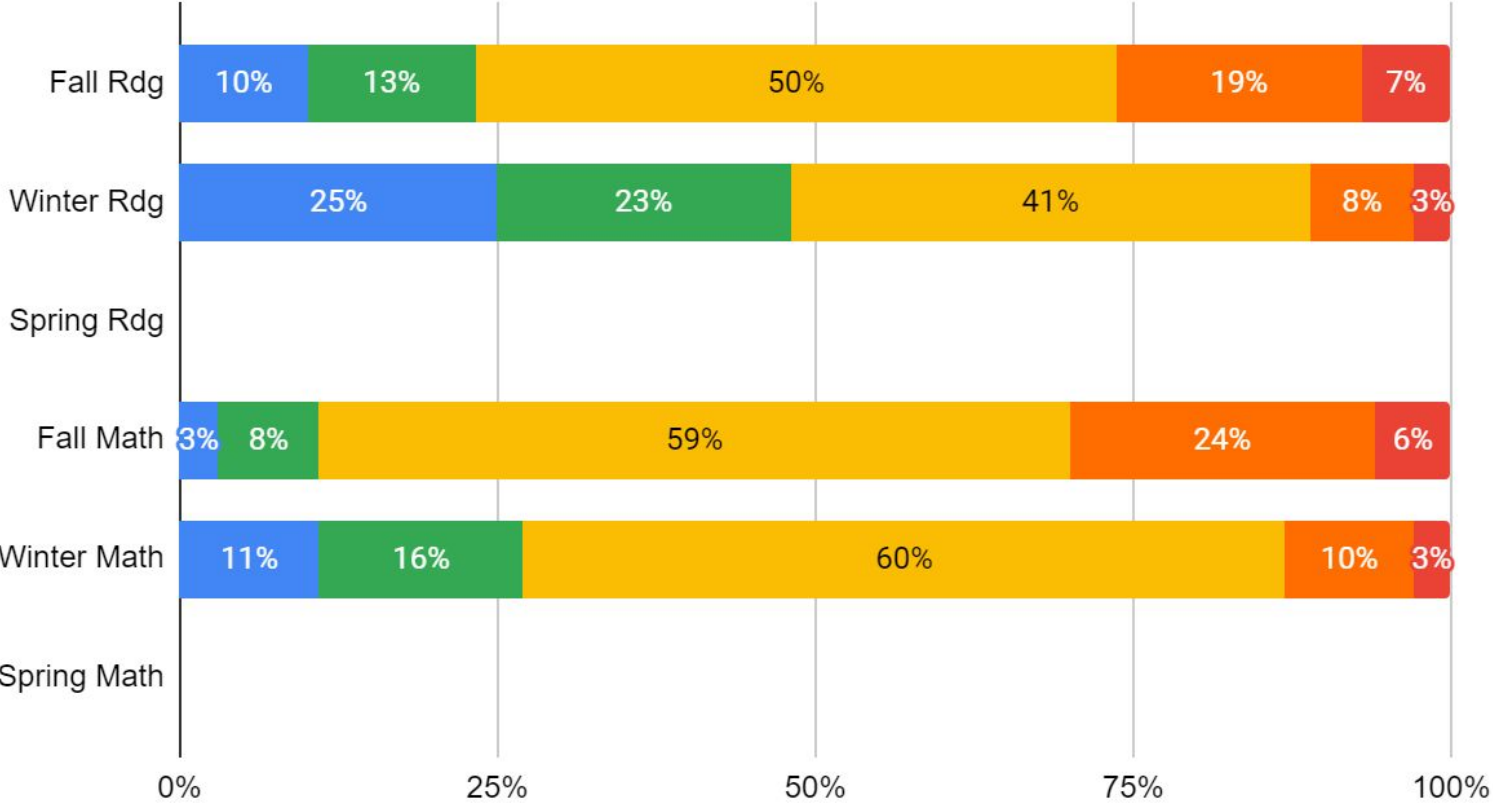

Mid or Above Early On One Below Two Below Three+ Below

South Achievement Progress

Mid or Above Early On One Below Two Below Three+ Below

Washington Achievement Progress

Mid or Above Early On One Below Two Below Three+ Below

JMS Achievement Progress

Mid or Above Early On One Below Two Below Three+ Below