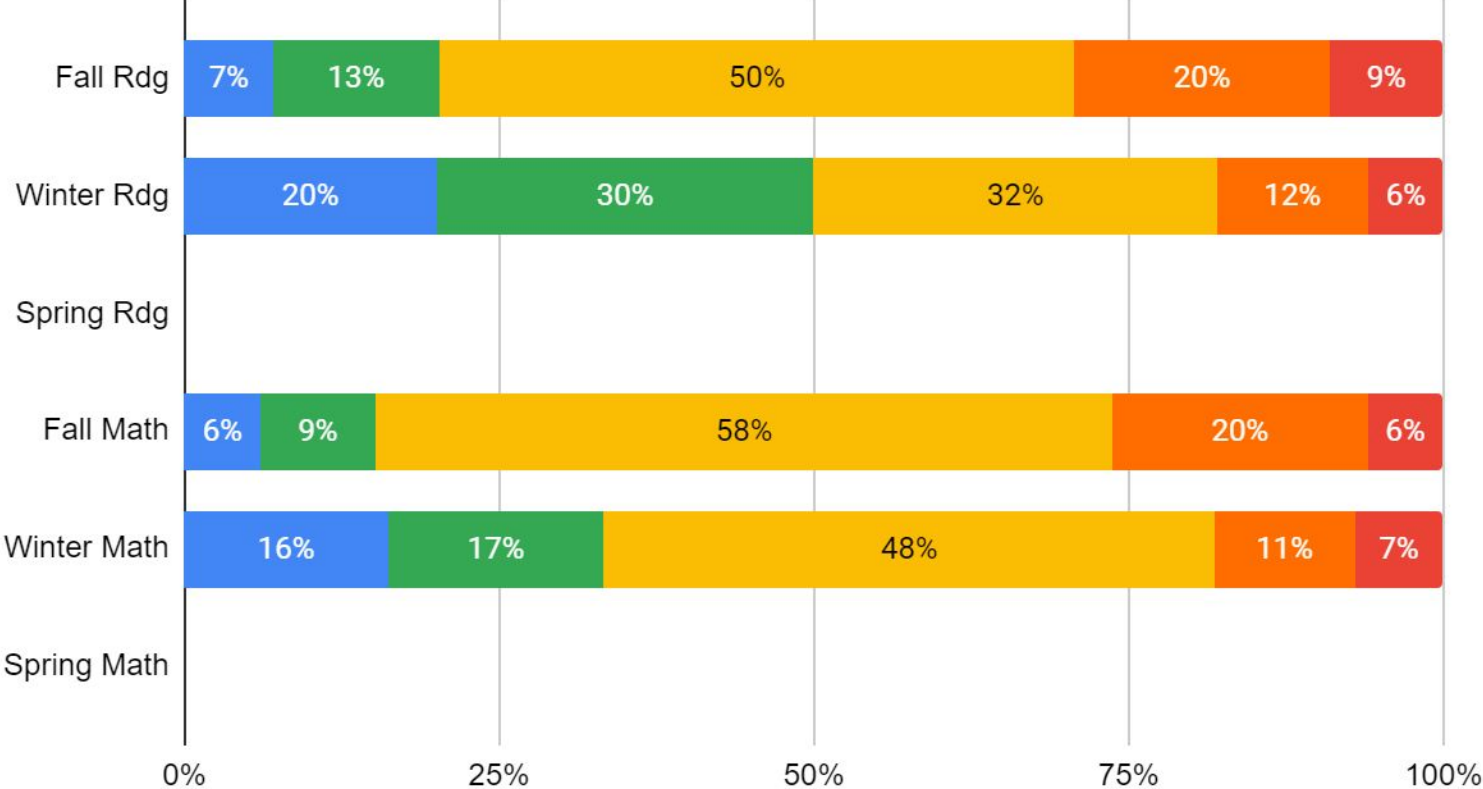

Mid or Above Early On One Below Two Below Three+ Below

6-8 Math Achievement Comparison

Mid or Above Early On One Below Two Below Three+ Below

All School Achievement Progress

Eisenhower Achievement Progress

Lincoln Achievement Progress

Mid or Above Early On One Below Two Below Three+ Below

Murrayville-Woodson Achievement Progress

Mid or Above Early On One Below Two Below Three+ Below

North Achievement Progress