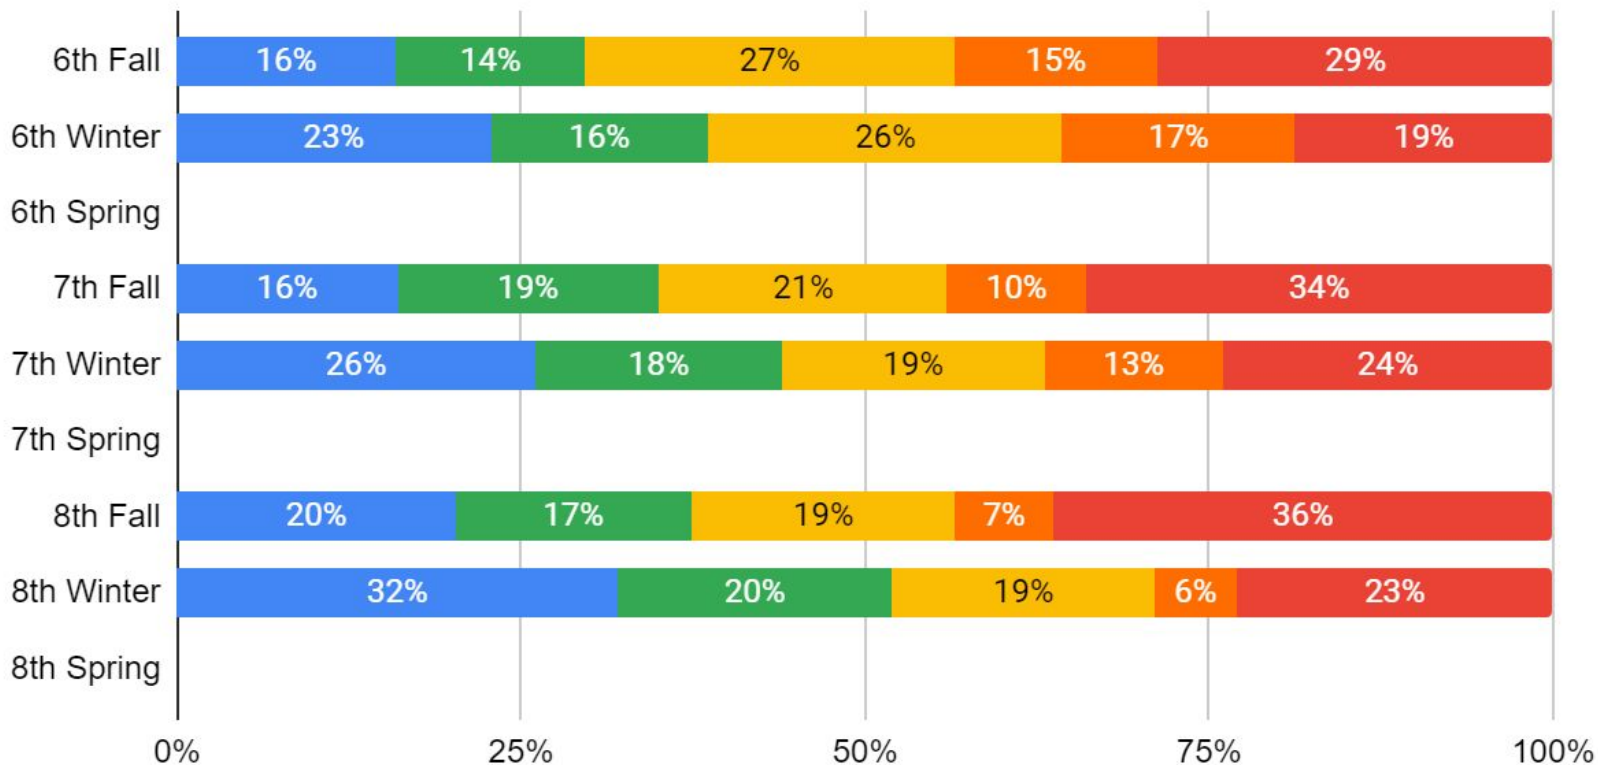

iReady Data

Winter 2025

Winter Reading Big Picture

Overall Winter Reading Results

Mid or Above Early On One Below Two Below Three + Below

Reading Grade Level

K-2 Reading Achievement Comparison

Mid or Above Early On One Below Two Below

3-5 Reading Achievement Comparison

Mid or Above Early On One Below Two Below Three+ Below

6-8 Reading Achievement Comparison

Mid or Above Early On One Below Two Below Three+ Below

Winter Math Big Picture

Overall Winter Math Results