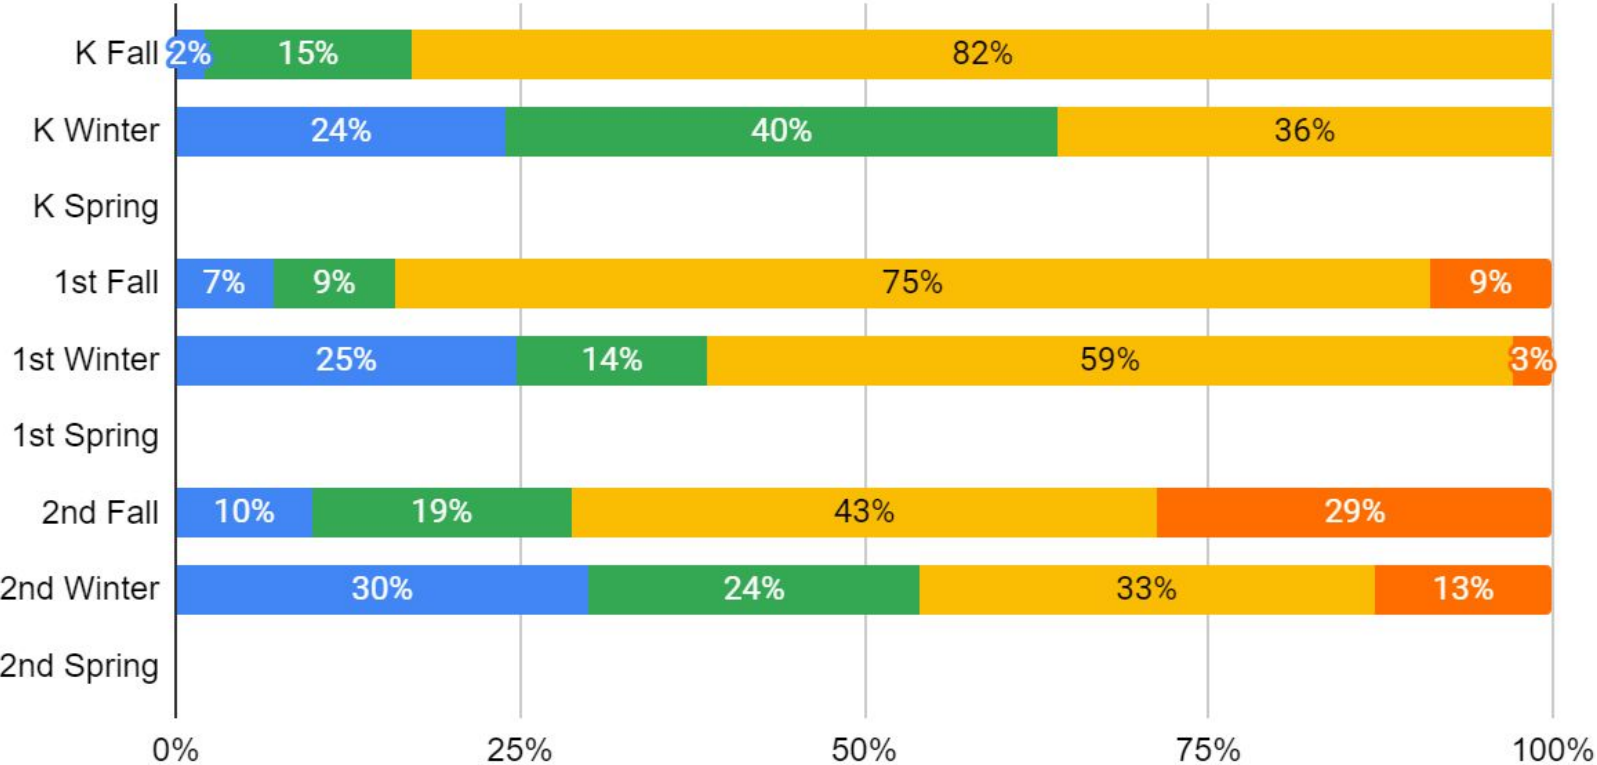

iReady Data

Winter 2025

Winter Reading Big Picture

Overall Winter Reading Results

Mid or Above Early On One Below Two Below Three + Below

Reading Grade Level

K-2 Reading Achievement Comparison

Mid or Above Early On One Below Two Below

3-5 Reading Achievement Comparison

Mid or Above Early On One Below Two Below Three+ Below

6-8 Reading Achievement Comparison

Mid or Above Early On One Below Two Below Three+ Below

Winter Math Big Picture

Overall Winter Math Results