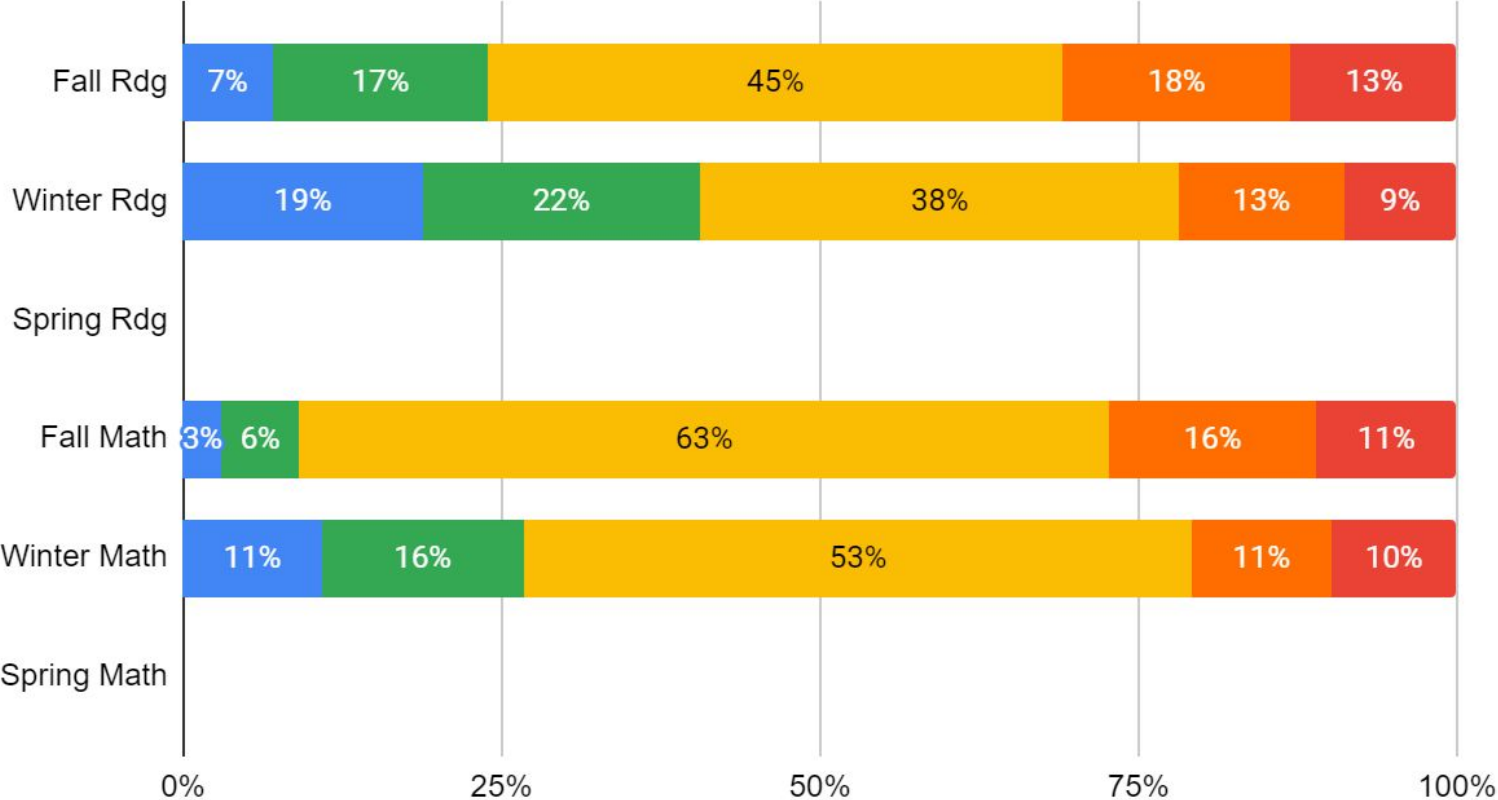

Lincoln Achievement Progress

Mid or Above Early On One Below Two Below Three+ Below

Murrayville-Woodson Achievement Progress

Mid or Above Early On One Below Two Below Three+ Below

North Achievement Progress

Mid or Above Early On One Below Two Below Three+ Below

South Achievement Progress

Mid or Above Early On One Below Two Below Three+ Below

Washington Achievement Progress

Mid or Above Early On One Below Two Below Three+ Below