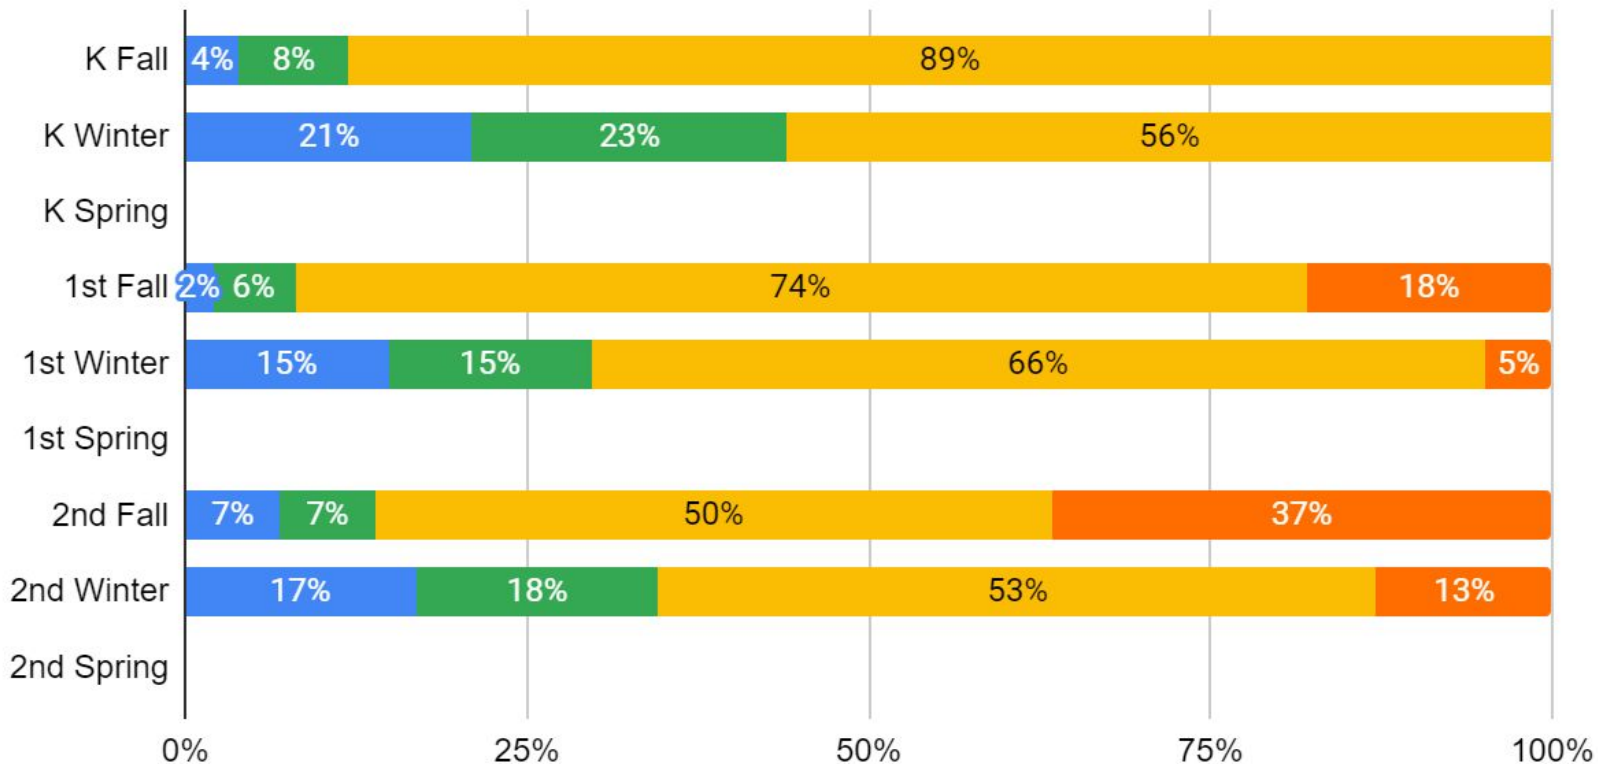

Mid or Above Early On One Below Two Below Three + Below

Math Grade Level

Mid or Above Early On One Below Two Below Three + Below

K-2 Math Achievement Comparison

Mid or Above Early On One Below Two Below

3-5 Math Achievement Comparison

Mid or Above Early On One Below Two Below Three+ Below

6-8 Math Achievement Comparison

Mid or Above Early On One Below Two Below Three+ Below

All School Achievement Progress

Eisenhower Achievement Progress