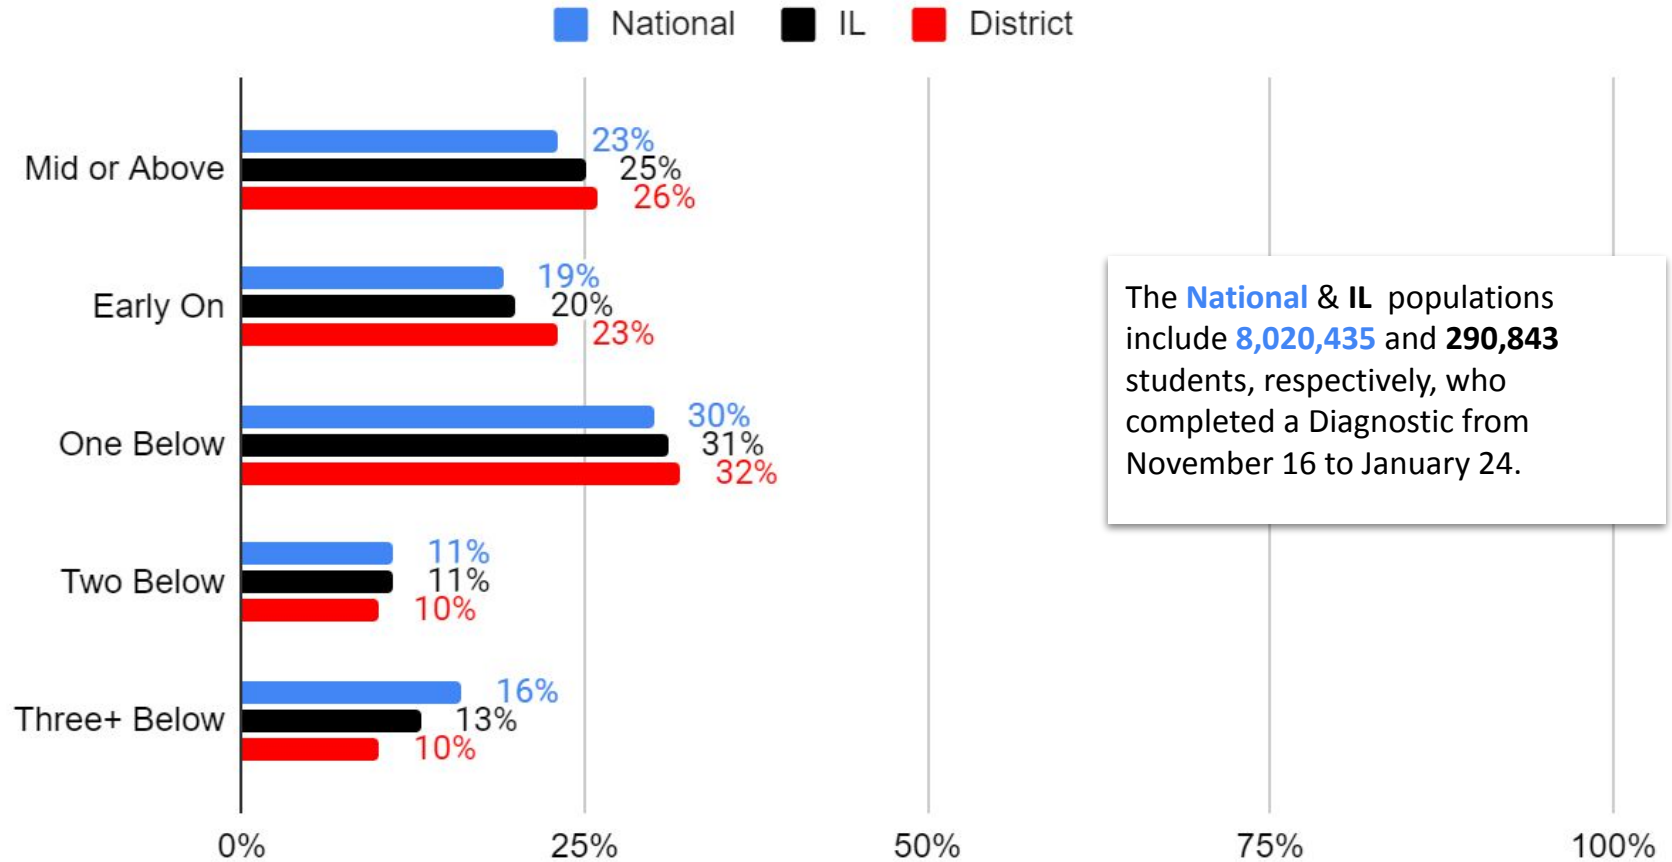

iReady Data

Winter 2025

Winter Reading Big Picture

Overall Winter Reading Results

Mid or Above Early On One Below Two Below Three + Below

Reading Grade Level

K-2 Reading Achievement Comparison

Mid or Above Early On One Below Two Below