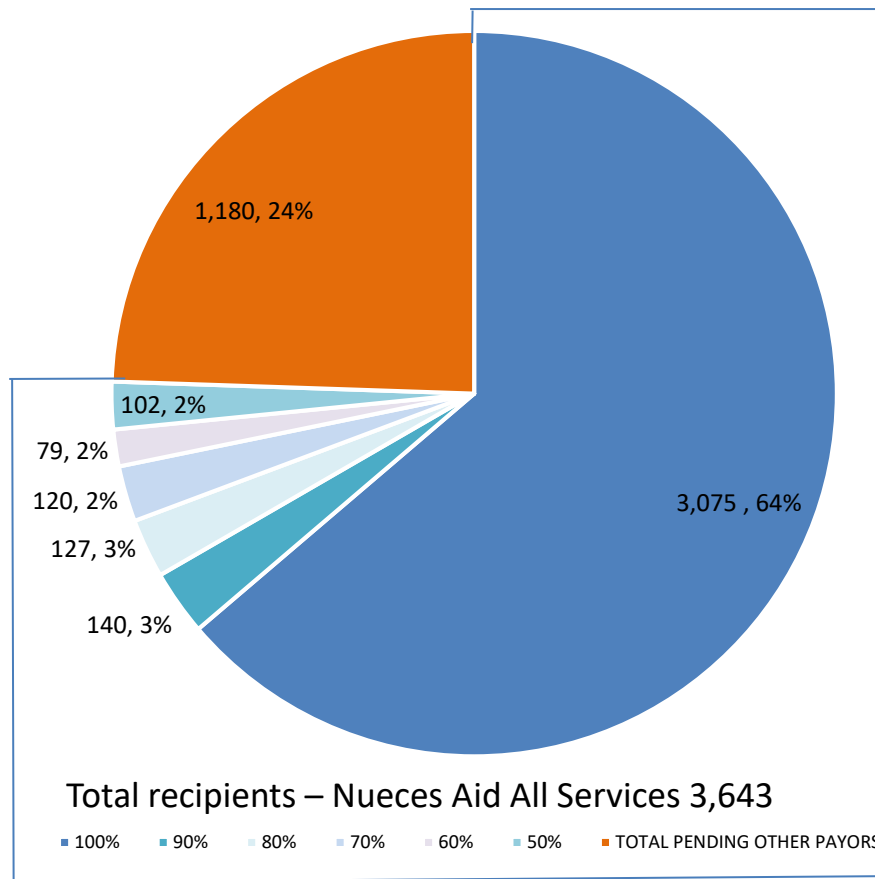

July 2024

Nueces Aid Program Enrollment

Total Enrolled
4,823

Total Households
4,576